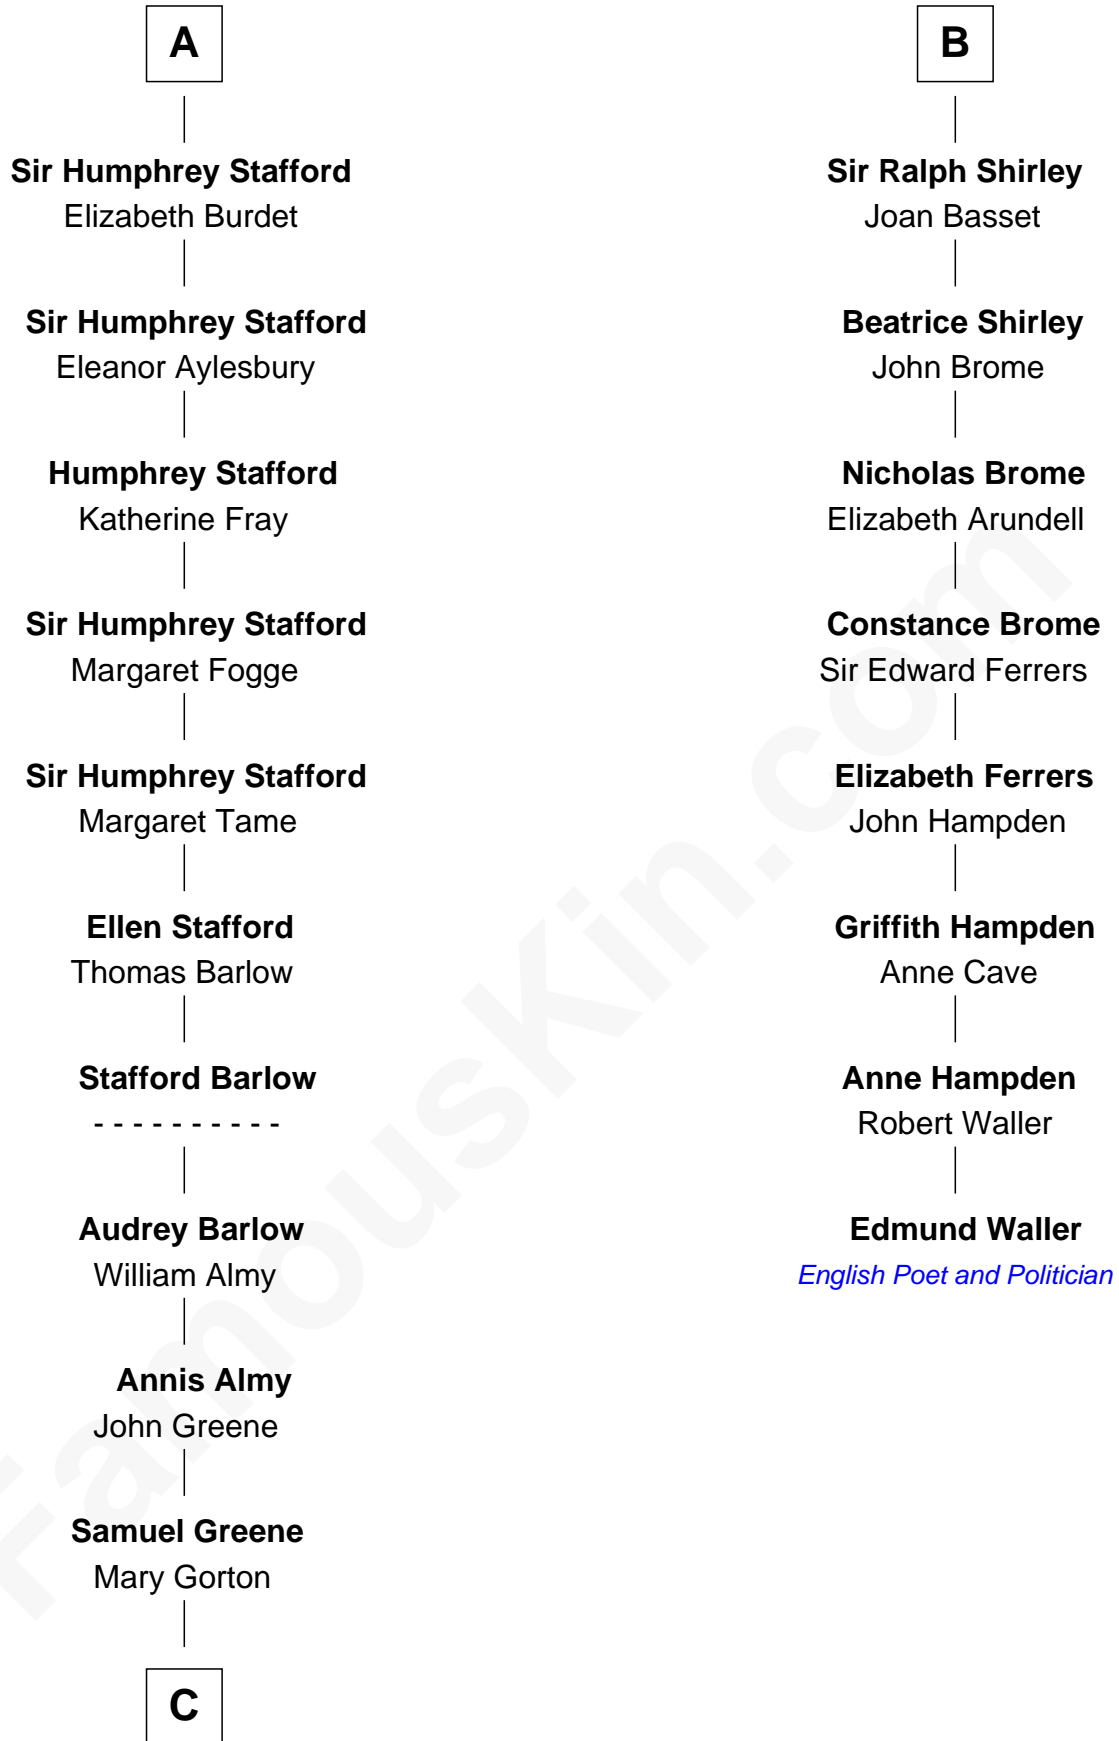

FamousKin.com

Relationship Chart of

William Greene

2nd Governor of Rhode Island

14th cousin 4 times removed of

Edmund Waller

English Poet and Politician

C

—
William Greene
Catharine Greene

—
William Greene
2nd Governor of Rhode Island

FamousKin.com