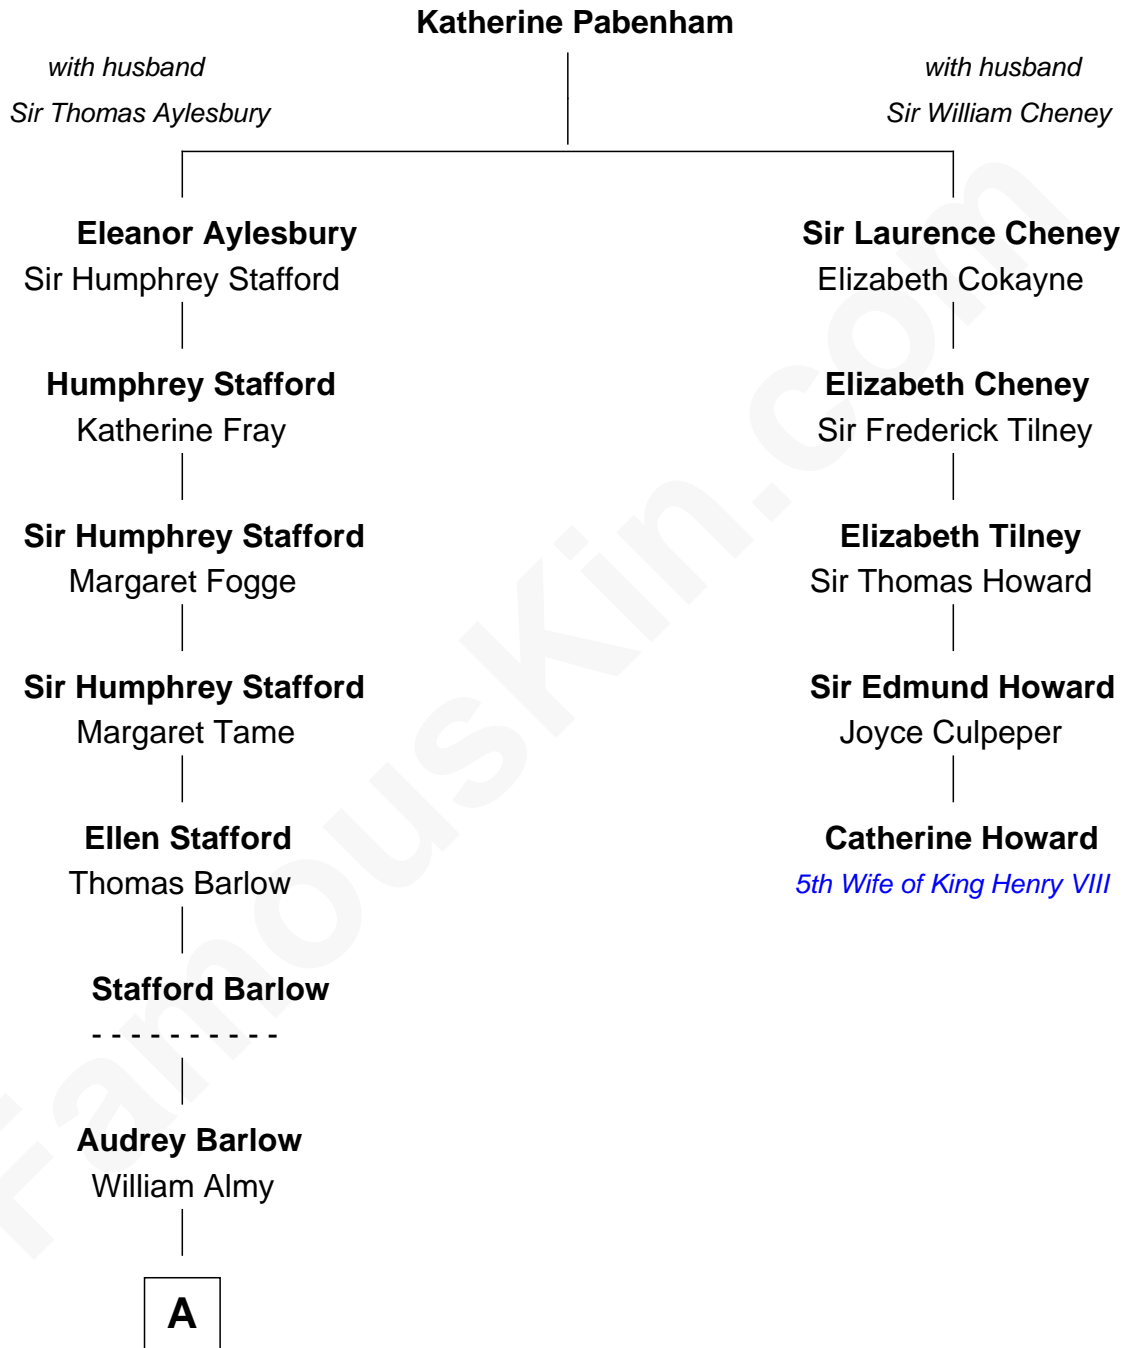

FamousKin.com

Relationship Chart of

William Greene

2nd Governor of Rhode Island

4th cousin 6 times removed of

Catherine Howard

5th Wife of King Henry VIII