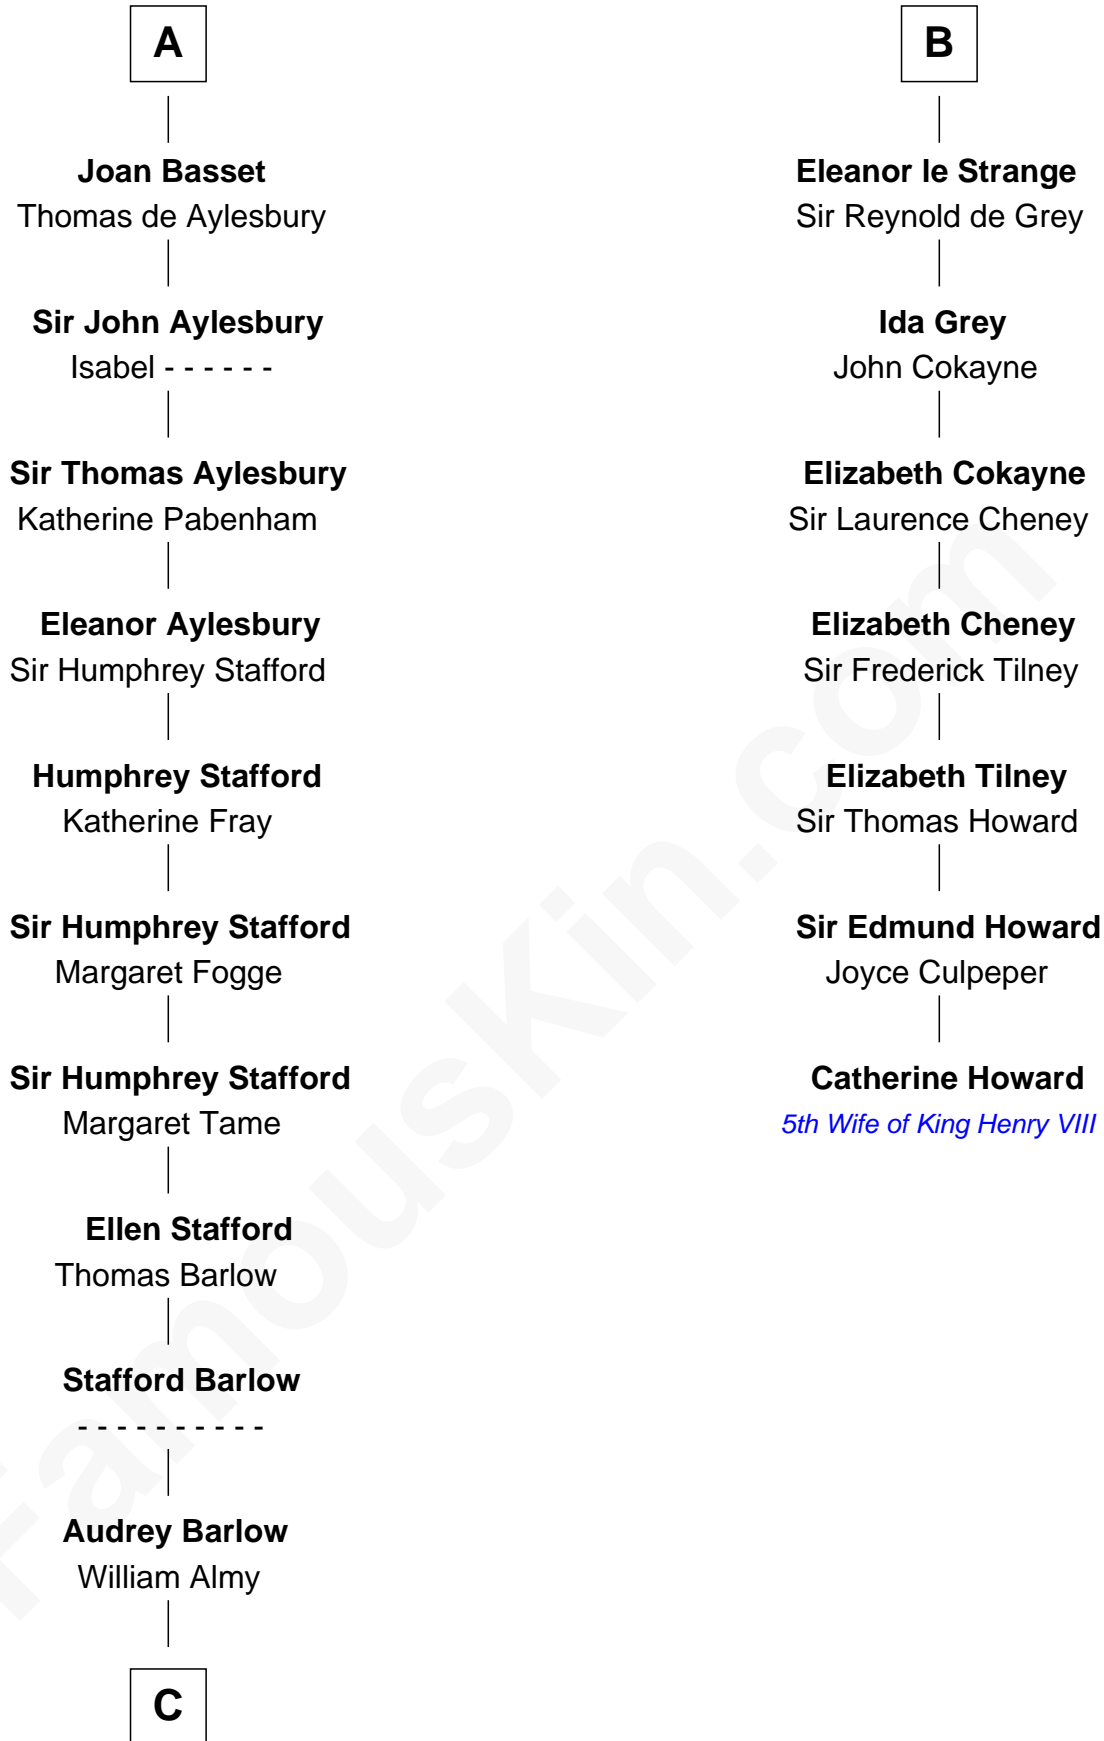

FamousKin.com

Relationship Chart of

William Greene

2nd Governor of Rhode Island

13th cousin 7 times removed of

Catherine Howard

5th Wife of King Henry VIII

Maud de St. Liz

Sir Roger de Huntingfield
Joice d'Engaine

Joan de Huntingfield
Sir Richard Basset

Sir Ralph Basset
Joan - - - - -

Sir Walter Fitzrobert
Maud de Lucy

Robert Fitzwalter
Rohese - - - - -

Sir Walter FitzRobert
Ida Longespee

Ela FitzWalter
William de Odingsells

Ida de Odingsells
Sir Roger de Herdeburgh

Ela Herdeburgh
Sir William de Boteler

Ankaret le Boteler
John le Strange

A

B

C

—
Annis Almy
John Greene