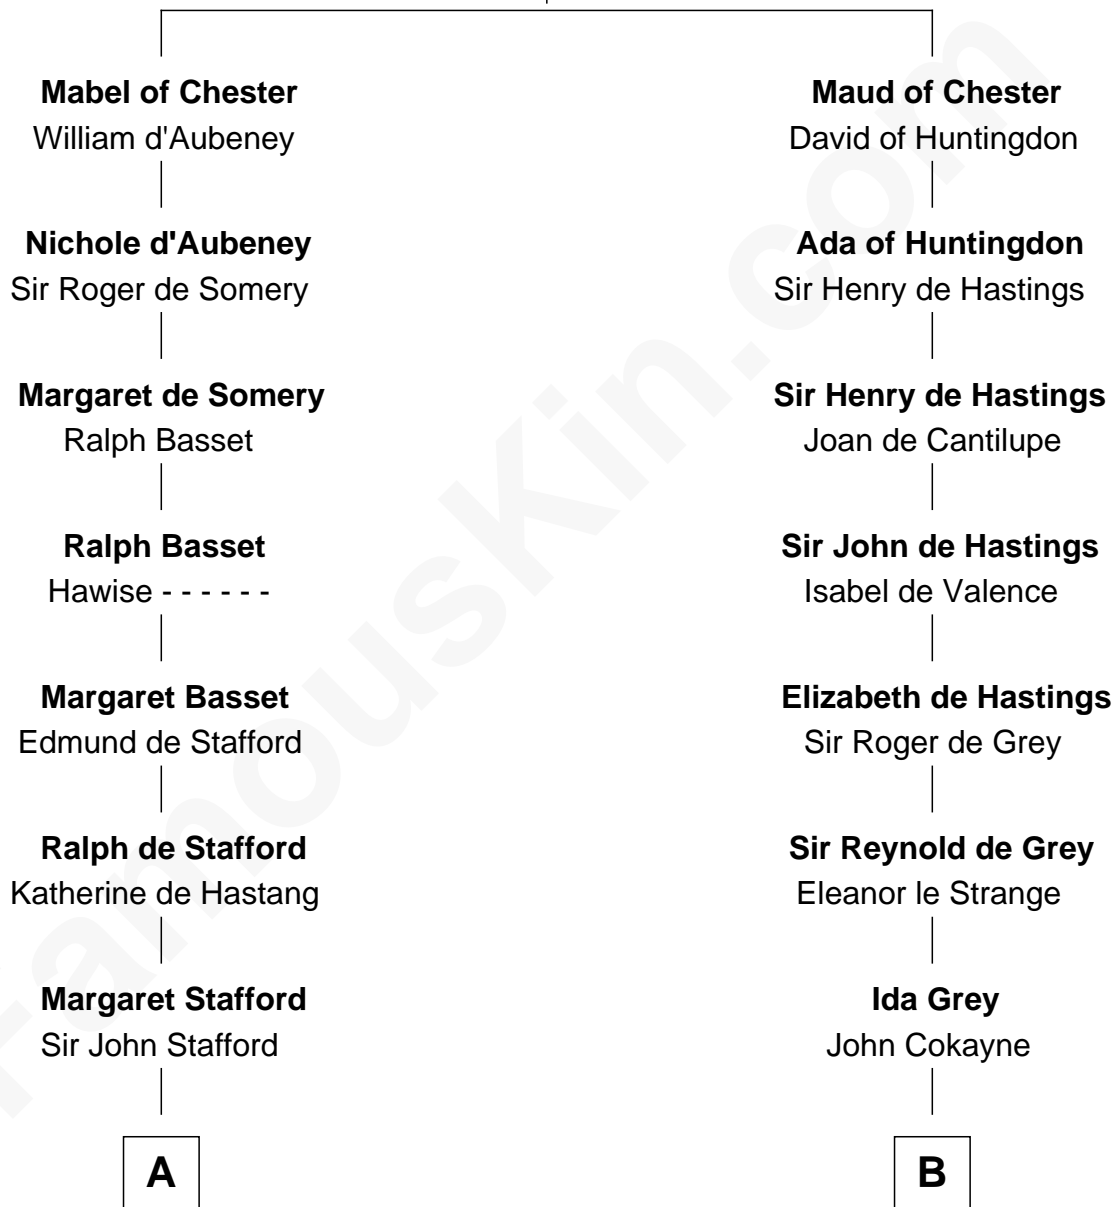

## Relationship Chart of

### William Greene

*2nd Governor of Rhode Island*

11th cousin 8 times removed of

### Catherine Howard

*5th Wife of King Henry VIII*

**Hugh de Kevelioc**  
Bertrade de Montfort

**C**

—  
**Samuel Greene**

Mary Gorton

—  
**William Greene**

Catharine Greene