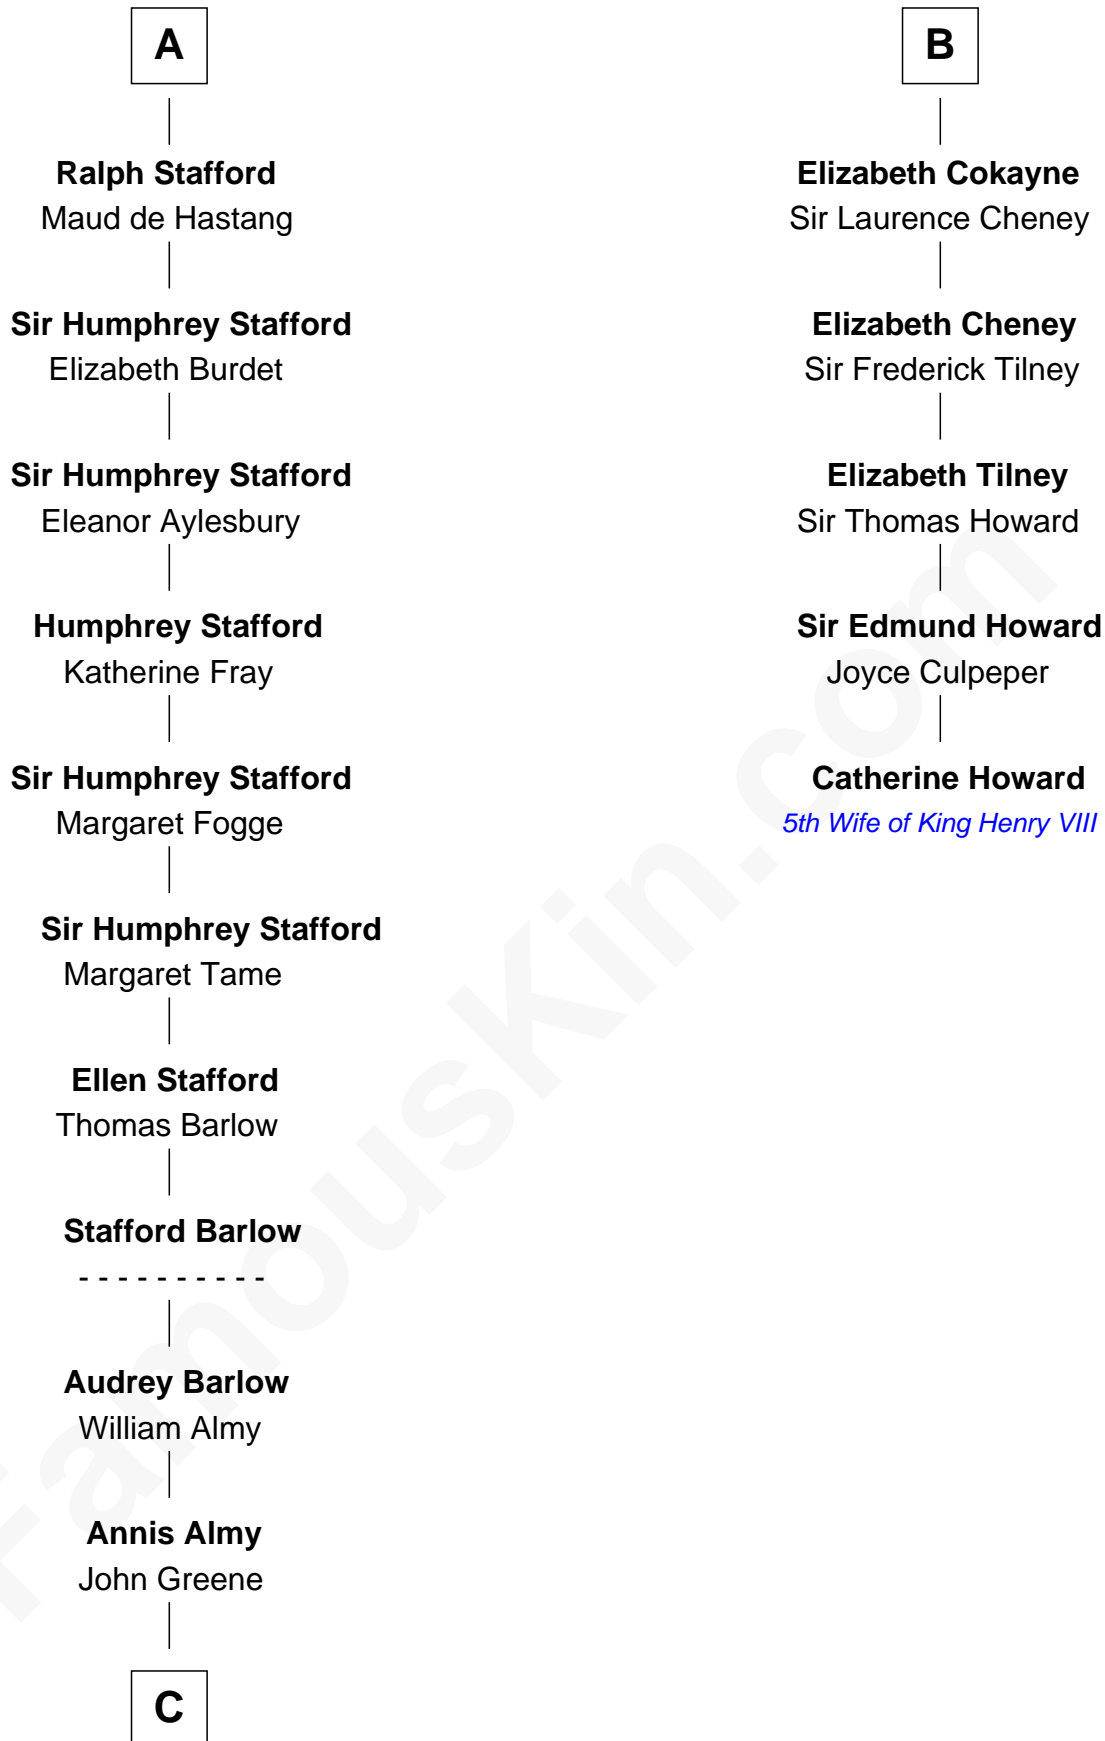

## Relationship Chart of

### William Greene

*2nd Governor of Rhode Island*

11th cousin 8 times removed of

### Catherine Howard

*5th Wife of King Henry VIII*

**Hugh de Kevelioc**  
Bertrade de Montfort

**C**

—  
**Samuel Greene**

Mary Gorton

—  
**William Greene**

Catharine Greene