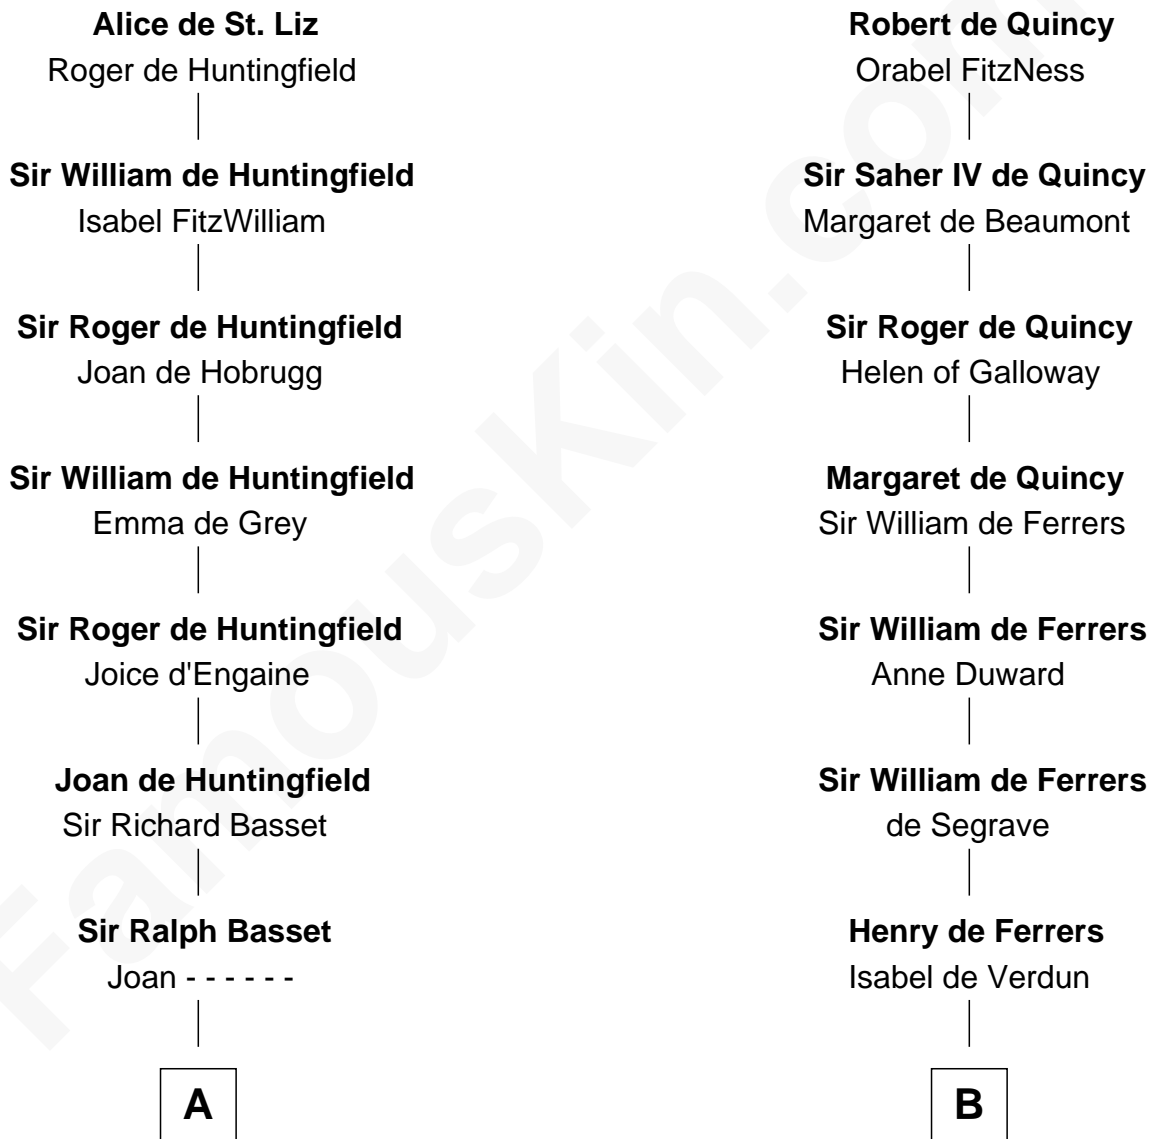

FamousKin.com

Relationship Chart of

William Greene

2nd Governor of Rhode Island

13th cousin 7 times removed of

Catherine Howard

5th Wife of King Henry VIII

Saher I de Quincy

Maud de St. Liz

C

—
Annis Almy
John Greene

—
Samuel Greene
Mary Gorton

—
William Greene
Catharine Greene

—
William Greene
2nd Governor of Rhode Island

FamousKin.com