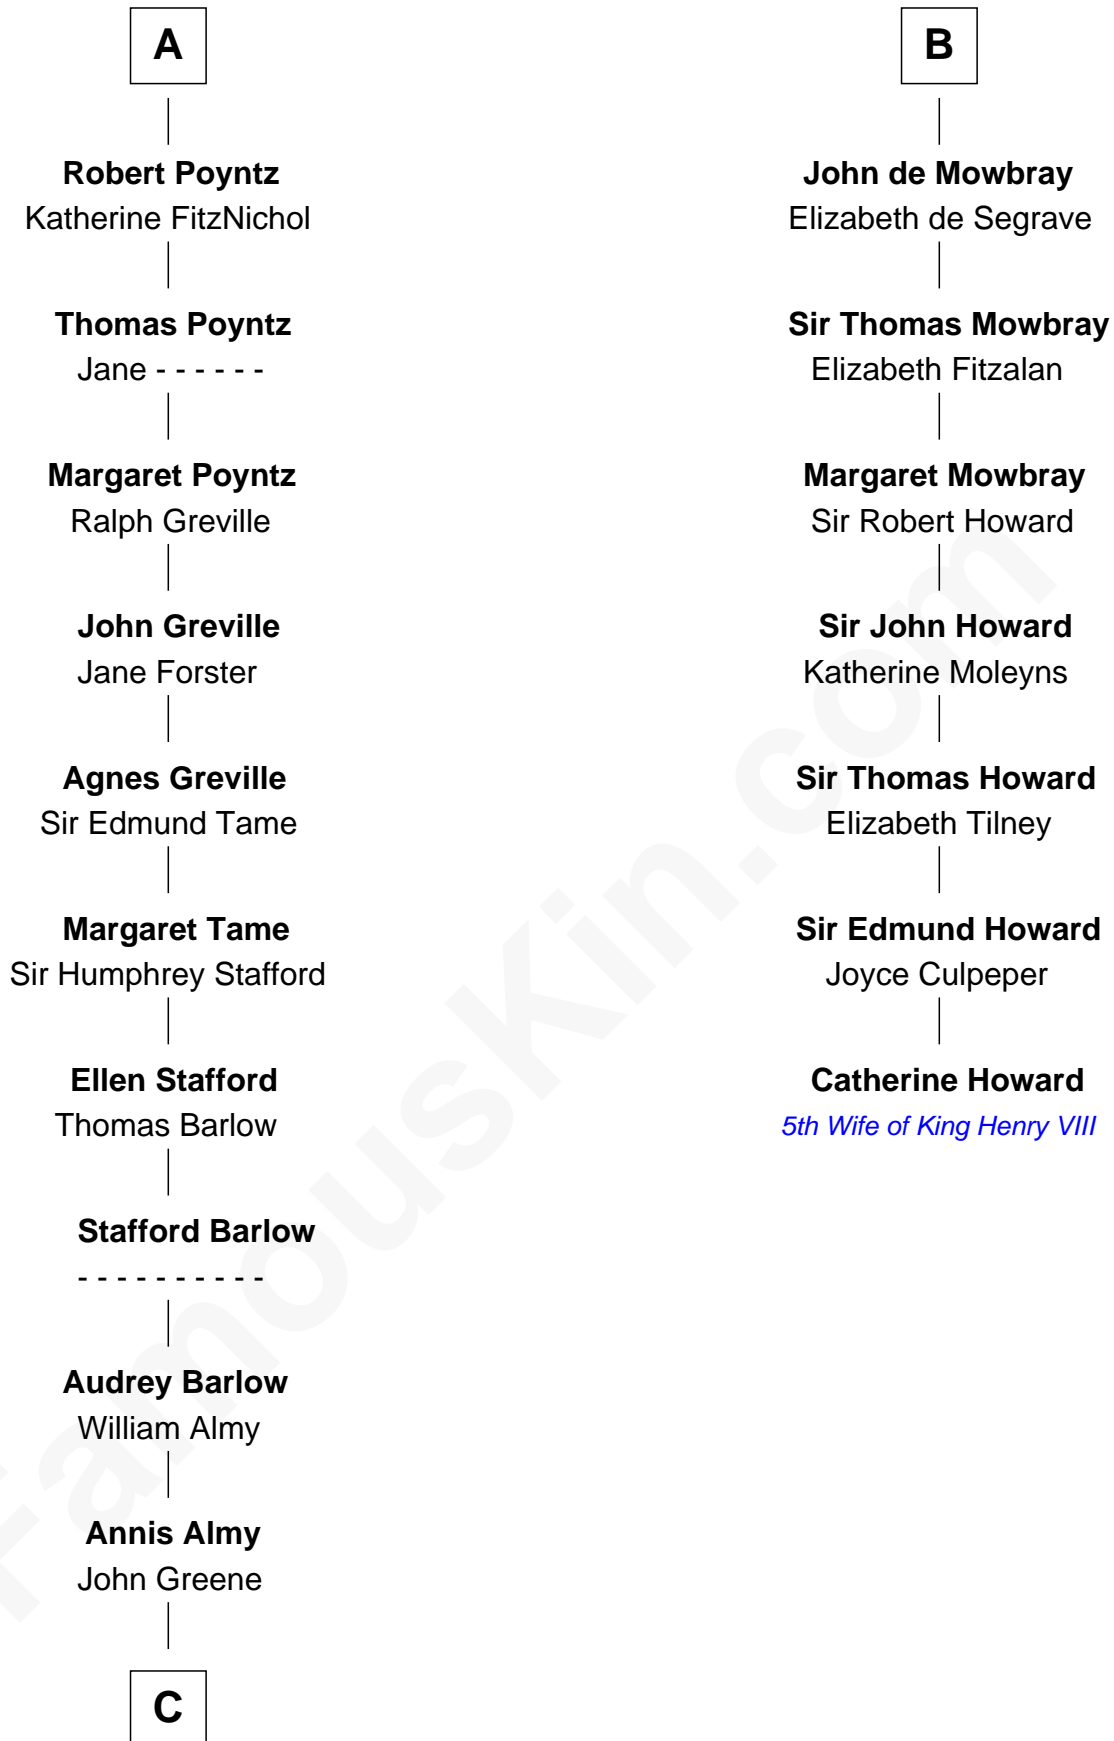

FamousKin.com

Relationship Chart of

William Greene

2nd Governor of Rhode Island

13th cousin 6 times removed of

Catherine Howard

5th Wife of King Henry VIII

Adeliza de Meschines

Aline de Braiose

Sir John Poyntz

Elizabeth de Clanvowe

John de Mowbray

Joan of Lancaster

A

B

C