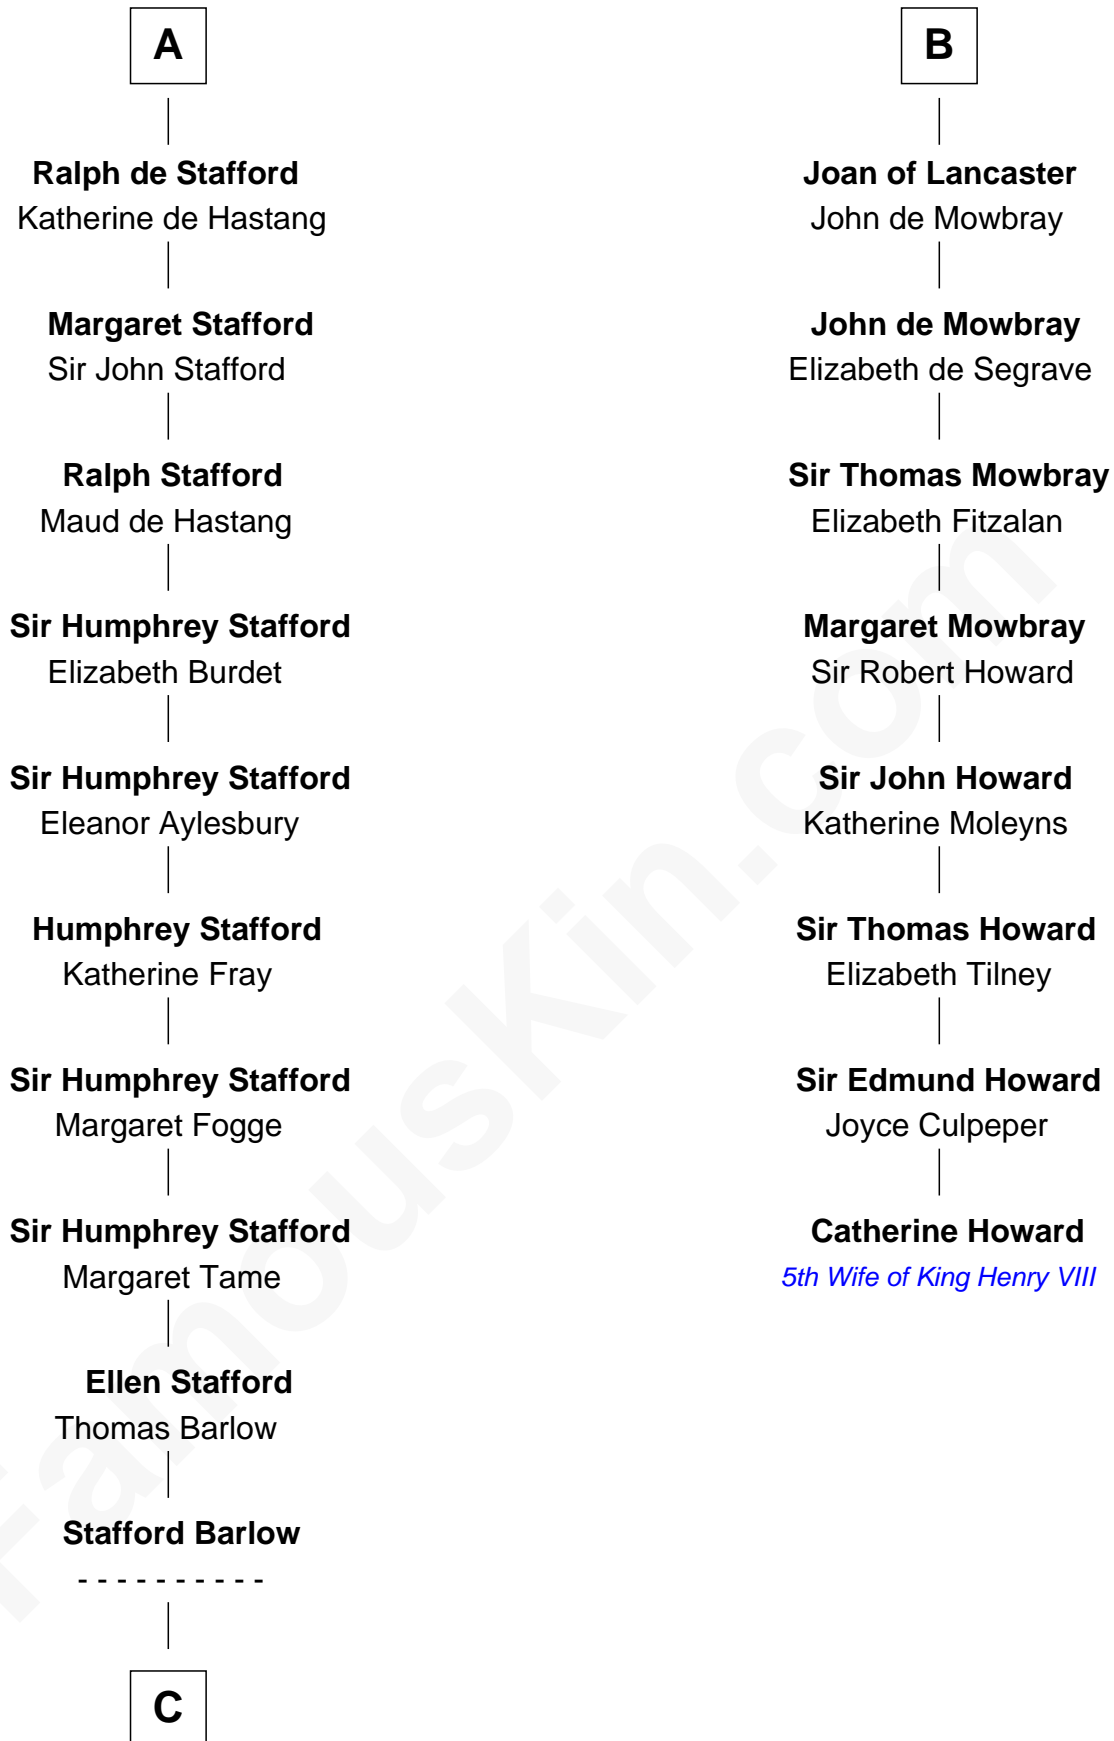

## Relationship Chart of

### Catherine Howard

*5th Wife of King Henry VIII*

#### Gottfried I, Count of Louvain

Ide de Chiny

**C**

—  
**Audrey Barlow**

William Almy

—  
**Annis Almy**

John Greene

—  
**Samuel Greene**