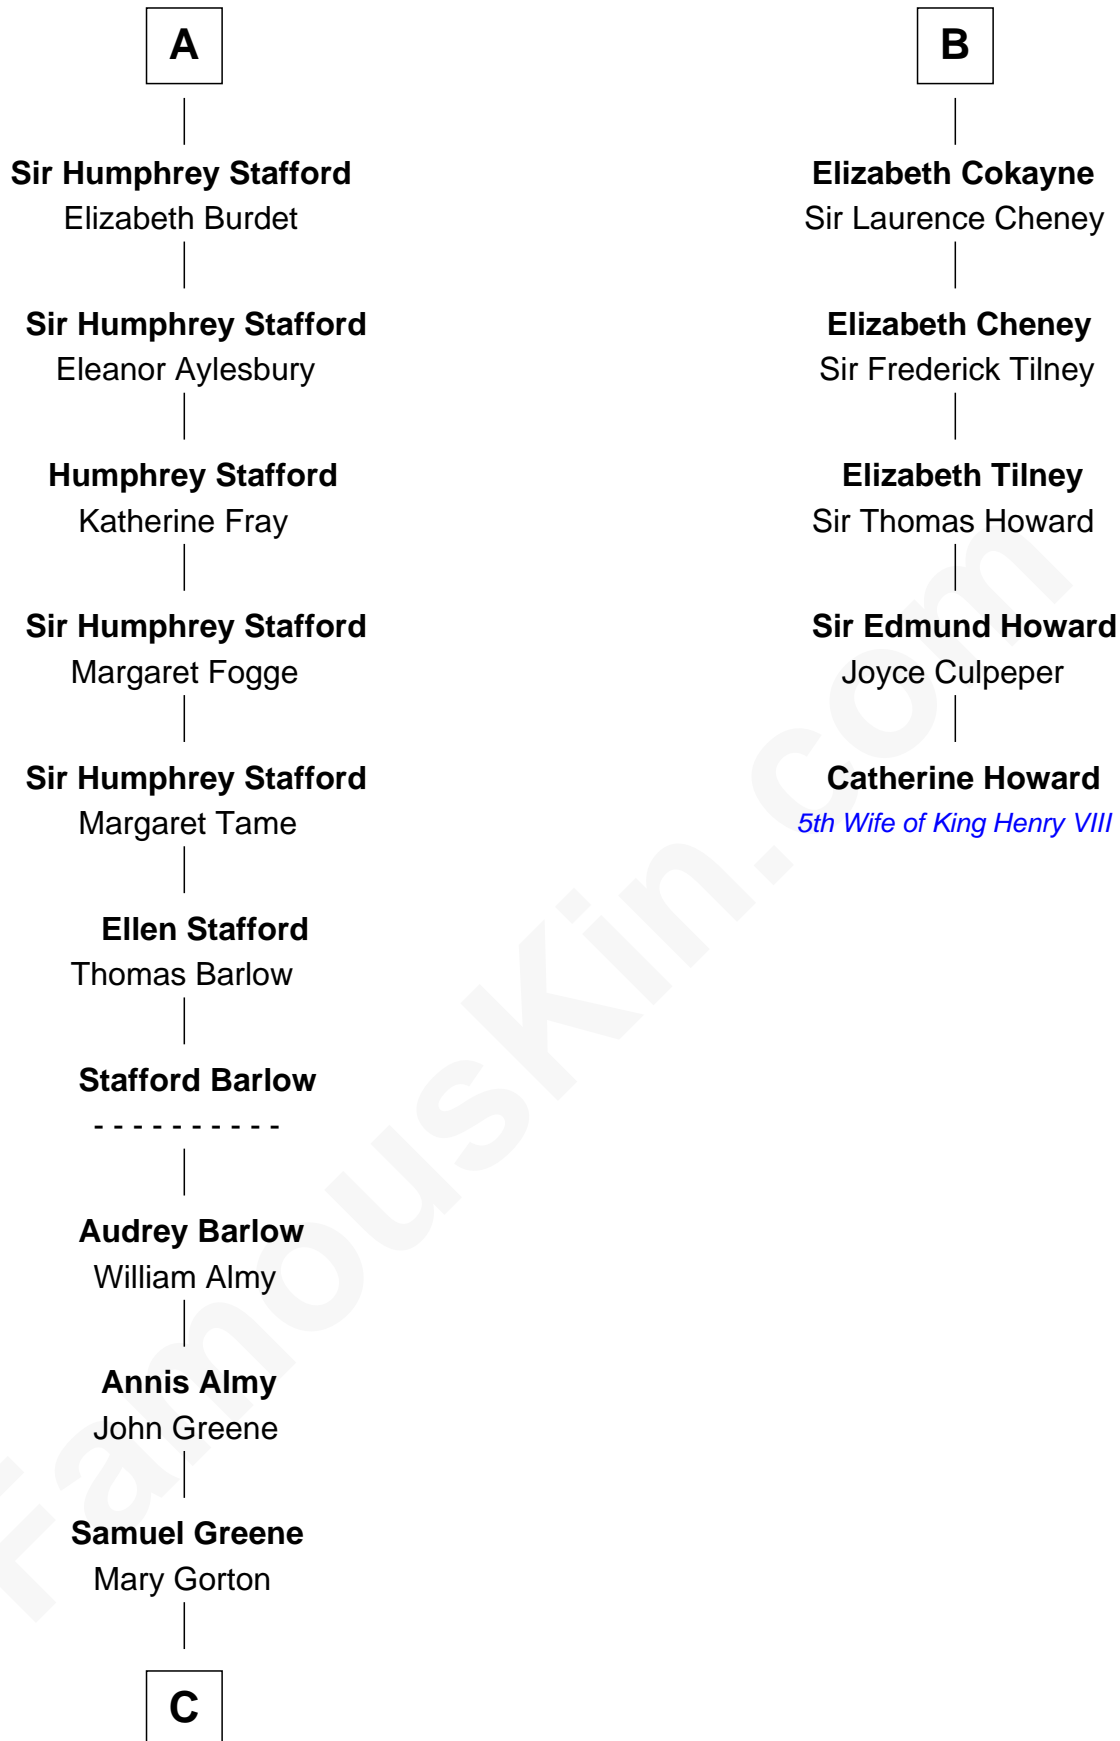

FamousKin.com

Relationship Chart of

William Greene

2nd Governor of Rhode Island

11th cousin 7 times removed of

Catherine Howard

5th Wife of King Henry VIII

C

—
William Greene
Catharine Greene

—
William Greene
2nd Governor of Rhode Island

FamousKin.com