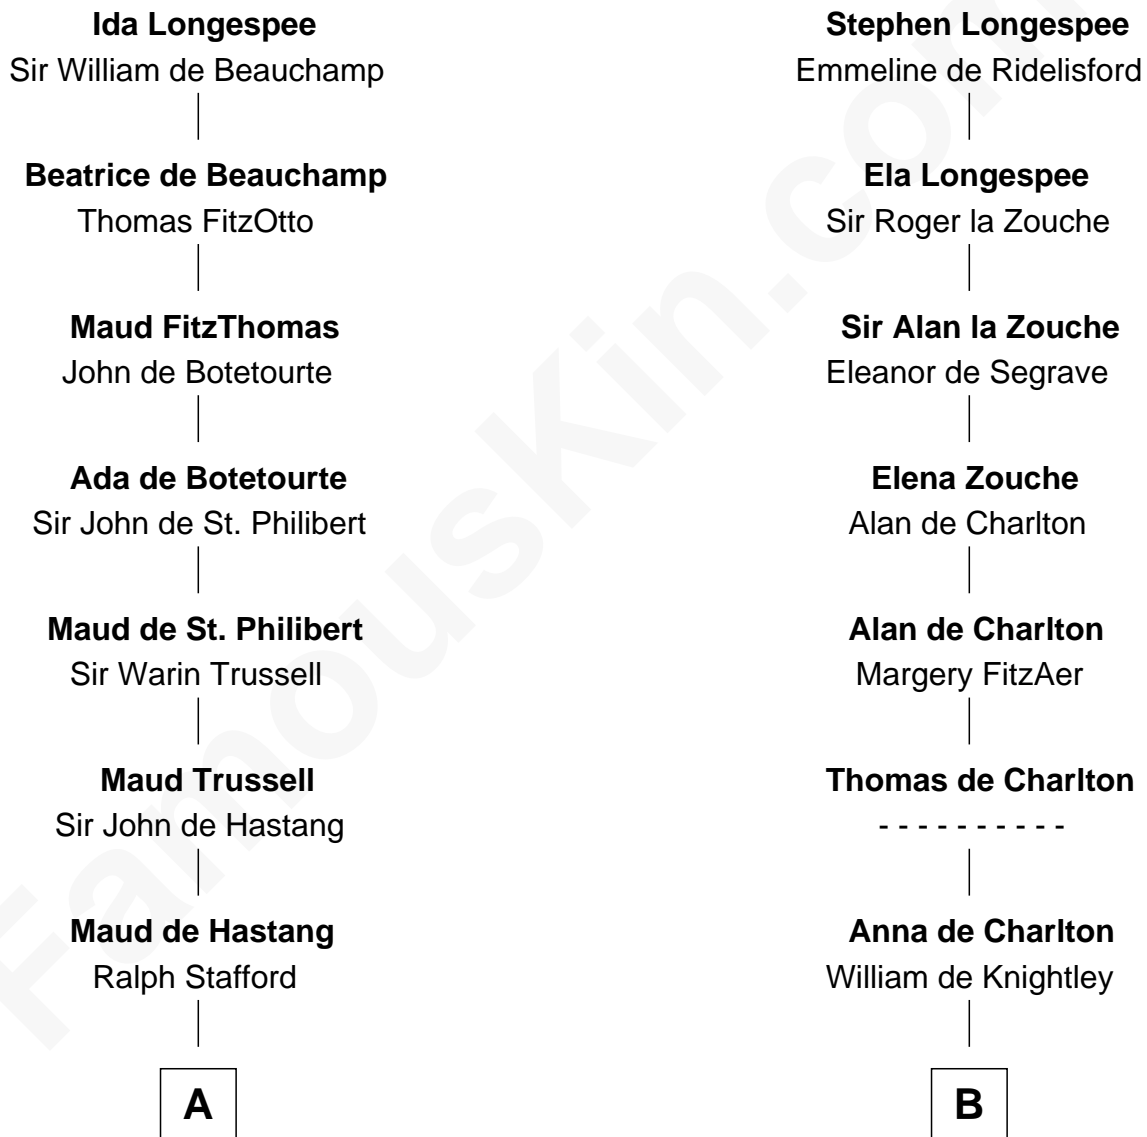

FamousKin.com

Relationship Chart of

William Greene

2nd Governor of Rhode Island

18th cousin 2 times removed of

Ralph Waldo Emerson

American Poet

Sir William Longespee

Ela of Salisbury

C

William Greene
Catharine Greene

William Greene
2nd Governor of Rhode Island

D

Rev. Joseph Emerson
Mary Moody

Rev. William Emerson
Phebe Bliss

Rev. William Emerson
Ruth Haskins