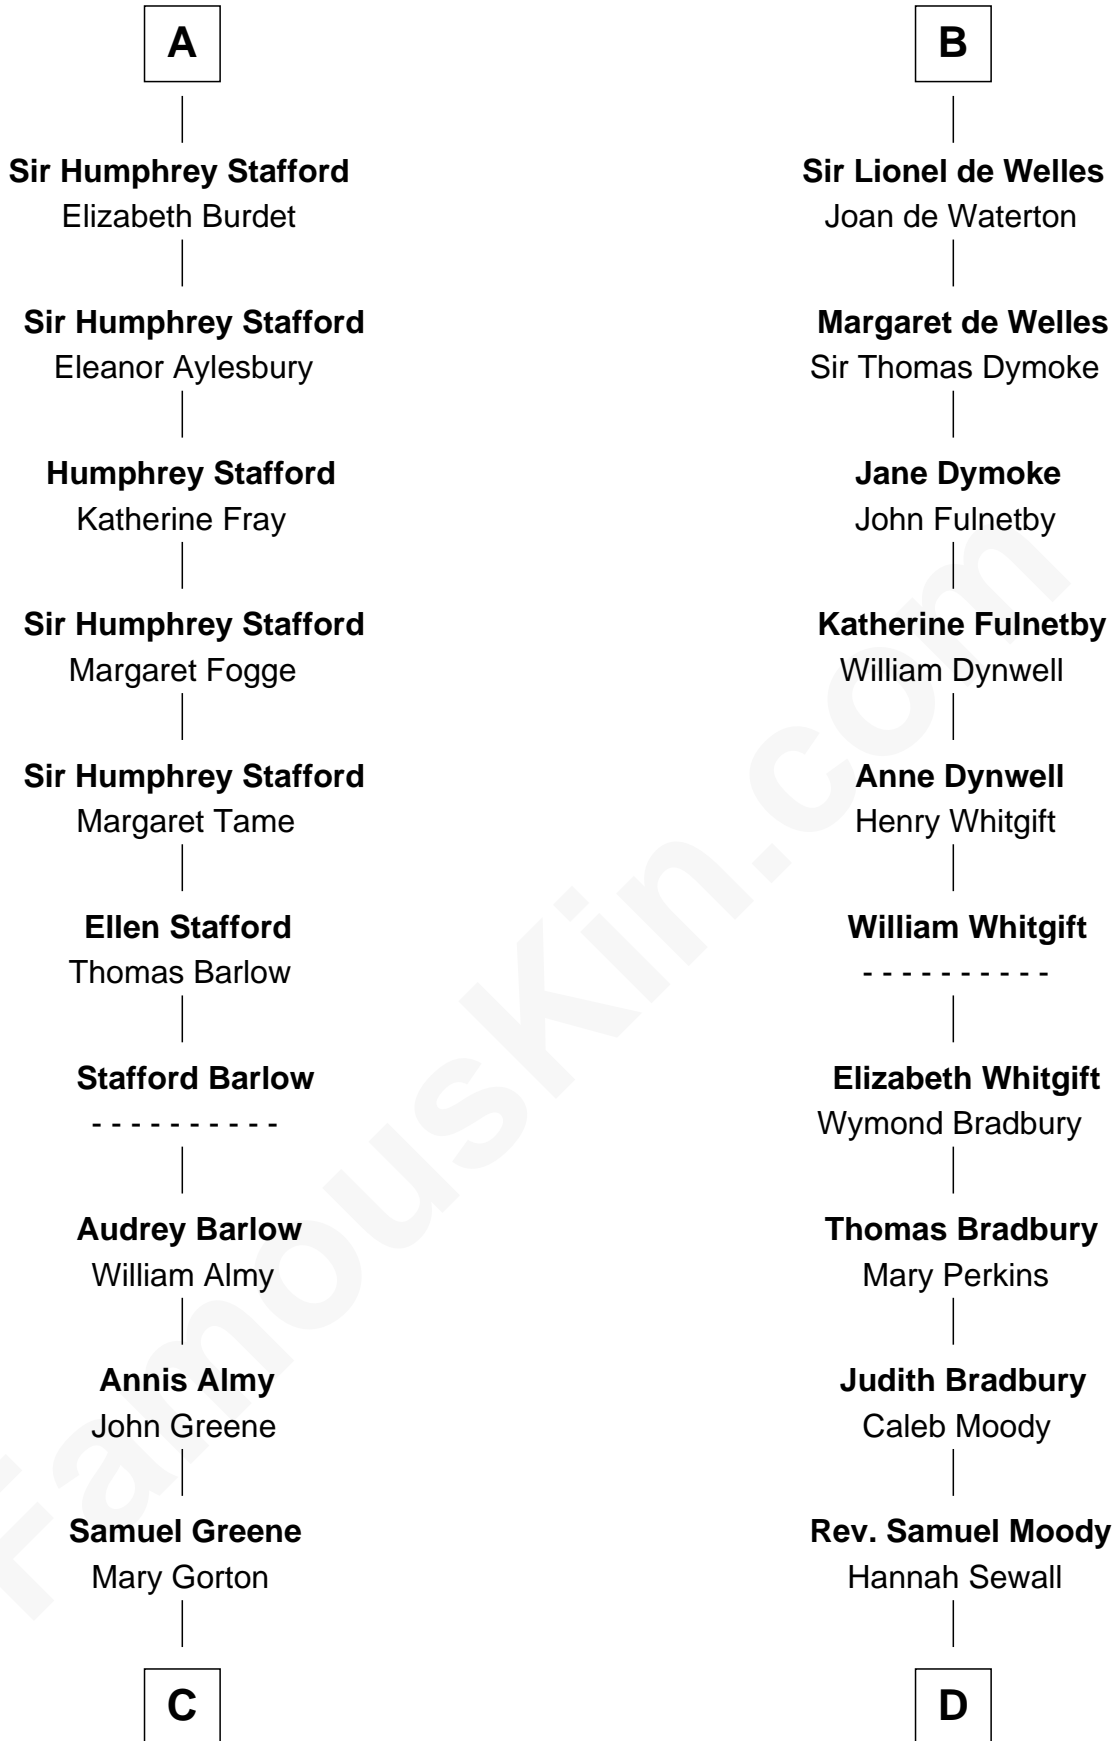

FamousKin.com

Relationship Chart of

William Greene

2nd Governor of Rhode Island

18th cousin 2 times removed of

Ralph Waldo Emerson

American Poet

C

William Greene
Catharine Greene

William Greene
2nd Governor of Rhode Island

D

Mary Moody
Rev. Joseph Emerson

Rev. William Emerson
Phebe Bliss

Rev. William Emerson
Ruth Haskins

Ralph Waldo Emerson
American Poet