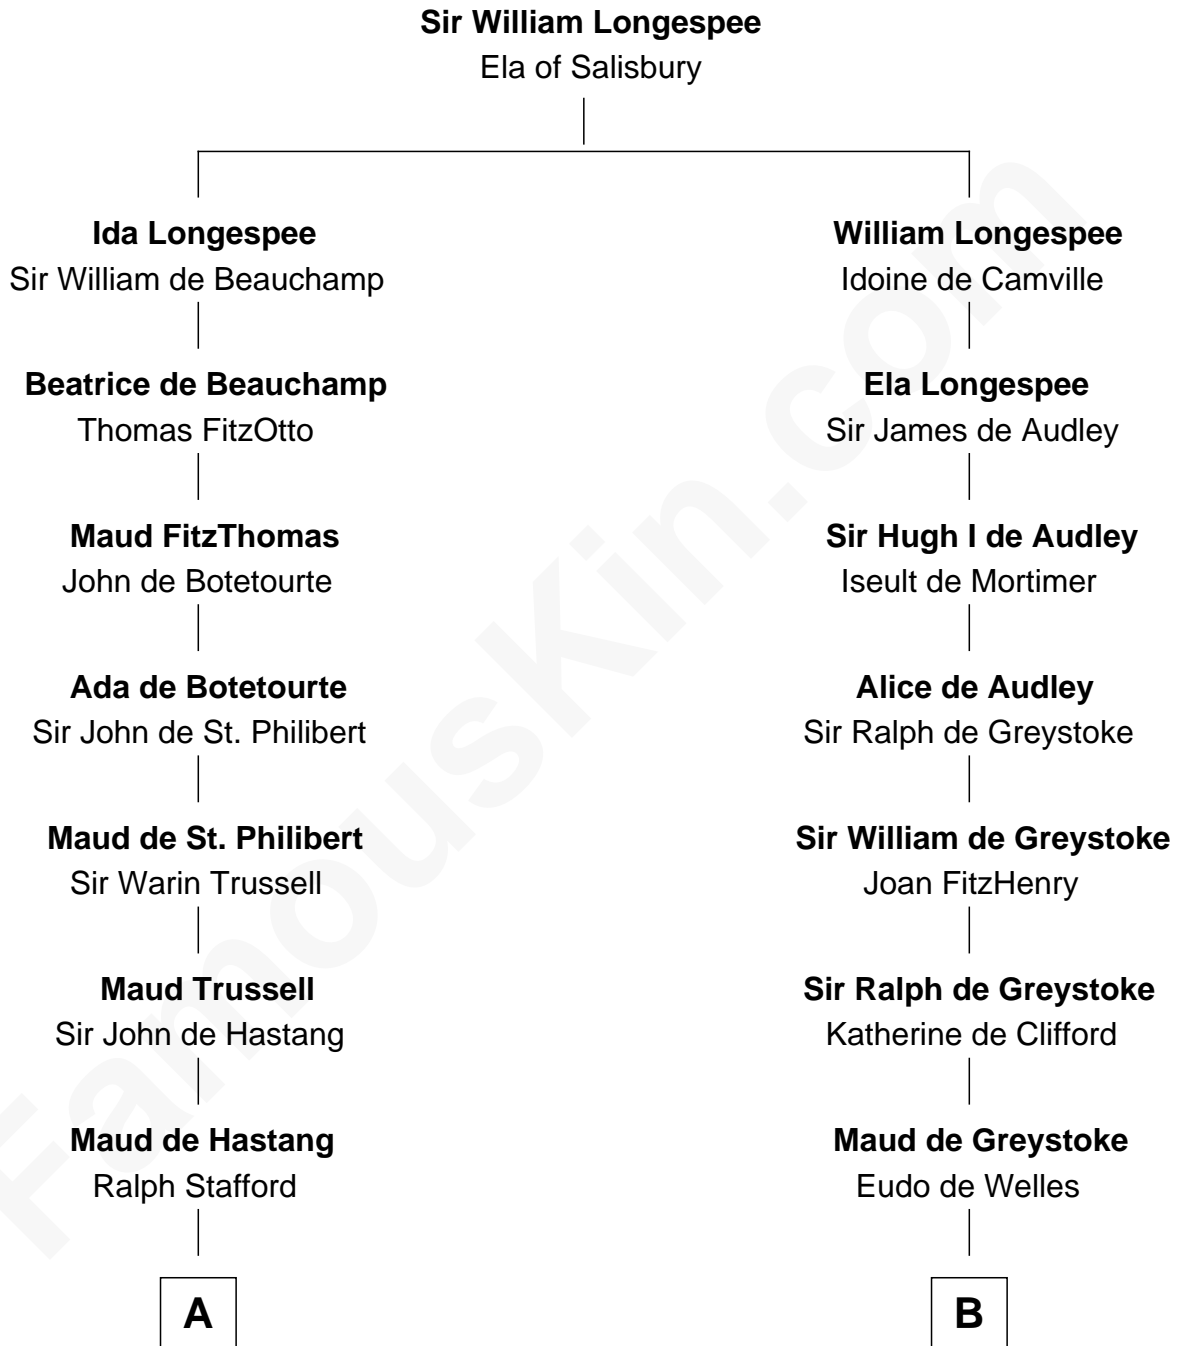

FamousKin.com

Relationship Chart of

William Greene

2nd Governor of Rhode Island

17th cousin 1 time removed of

Thomas Nelson

Signer of the Declaration of Independence

C

—
William Greene
Catharine Greene

—
William Greene
2nd Governor of Rhode Island

FamousKin.com