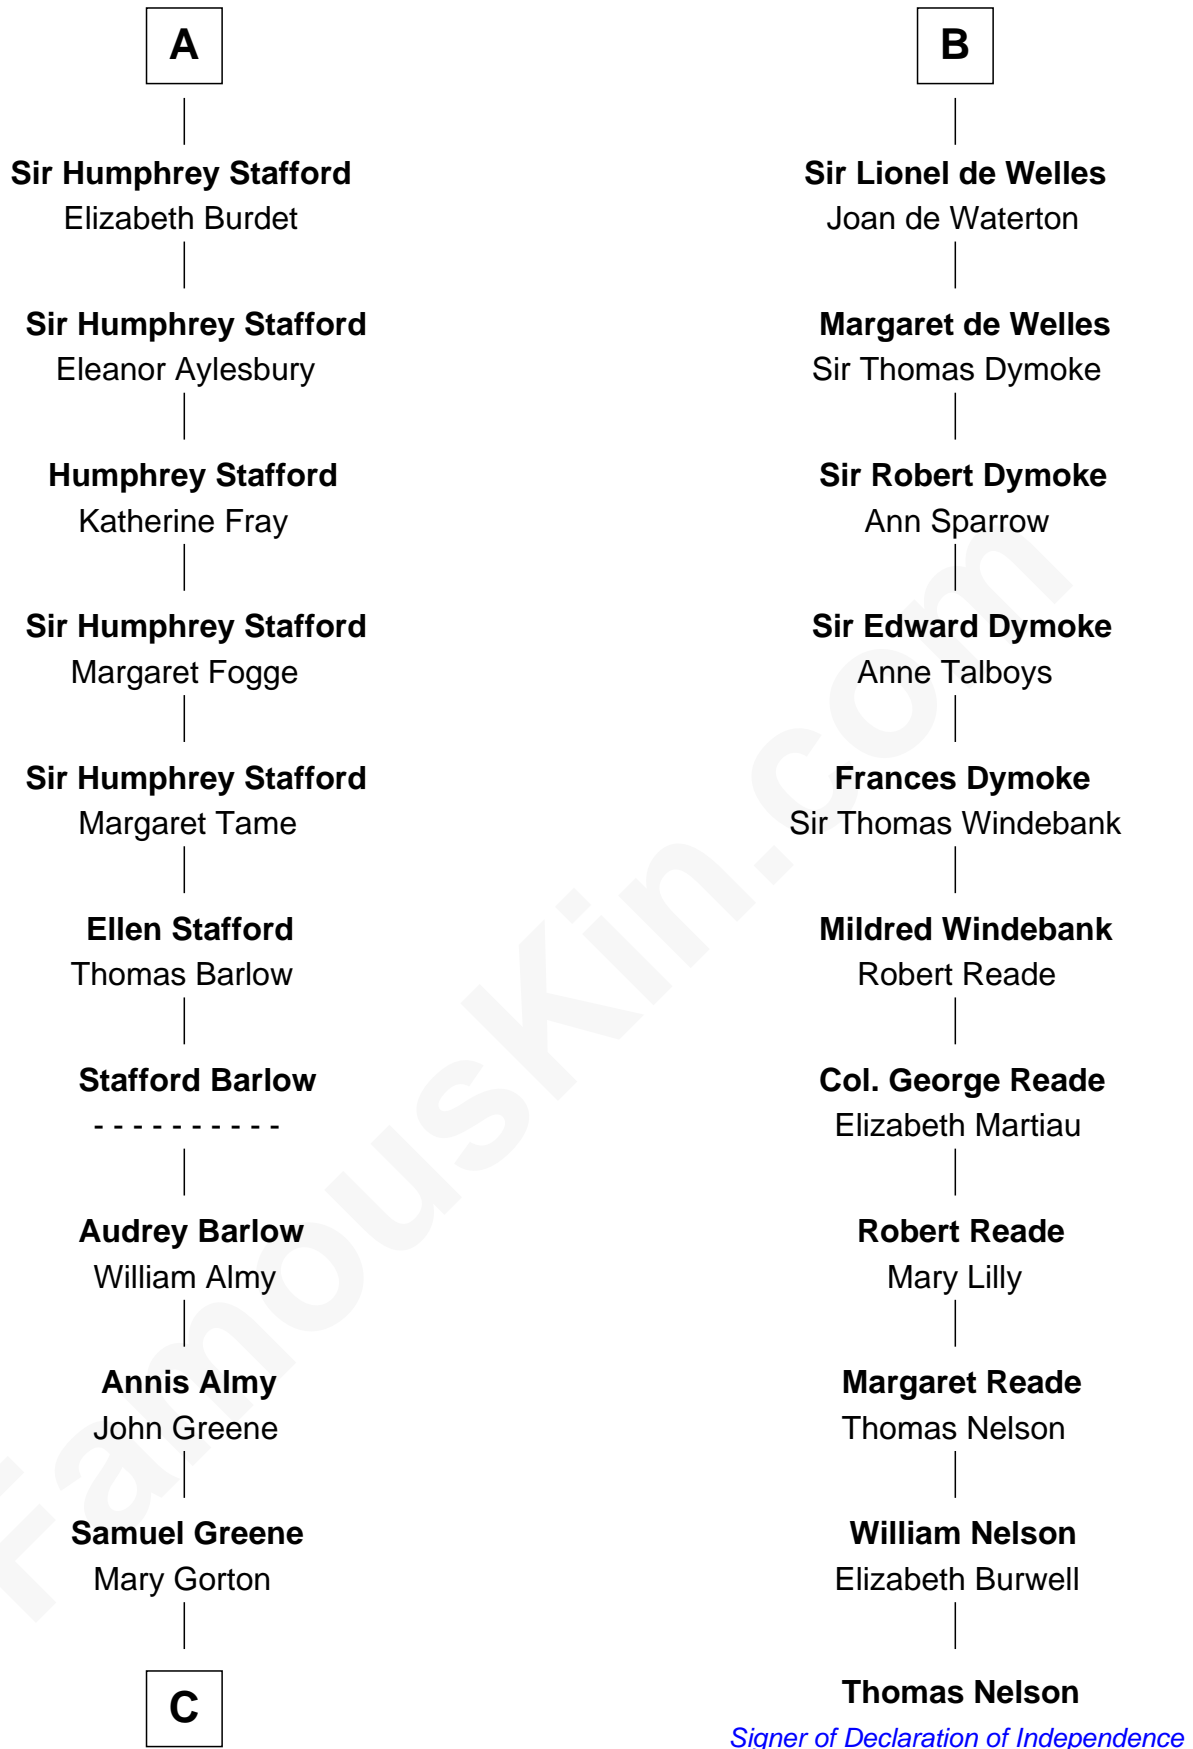

FamousKin.com Relationship Chart of William Greene

2nd Governor of Rhode Island

17th cousin 1 time removed of

Thomas Nelson

Signer of the Declaration of Independence

C

—
William Greene
Catharine Greene

—
William Greene
2nd Governor of Rhode Island

FamousKin.com