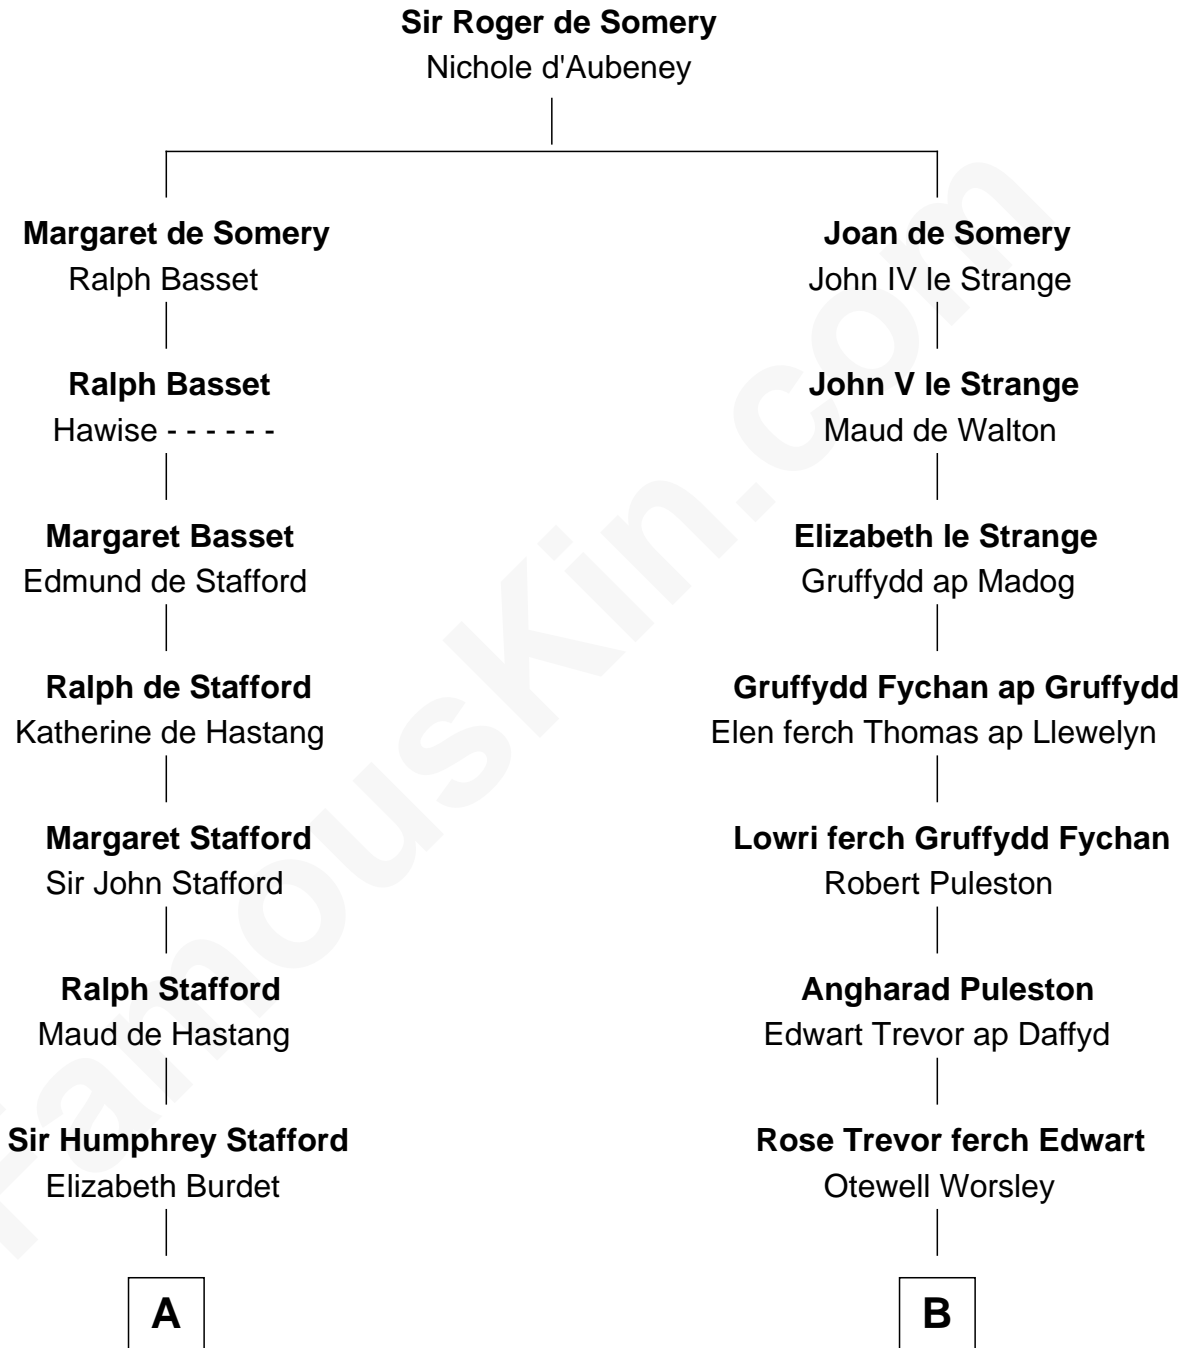

FamousKin.com

Relationship Chart of

William Greene

2nd Governor of Rhode Island

15th cousin 2 times removed of

General William Whipple

Signer of the Declaration of Independence

2nd Governor of Rhode Island

William Greene photo by [Sarnold17](#) (CC BY-SA 3.0)