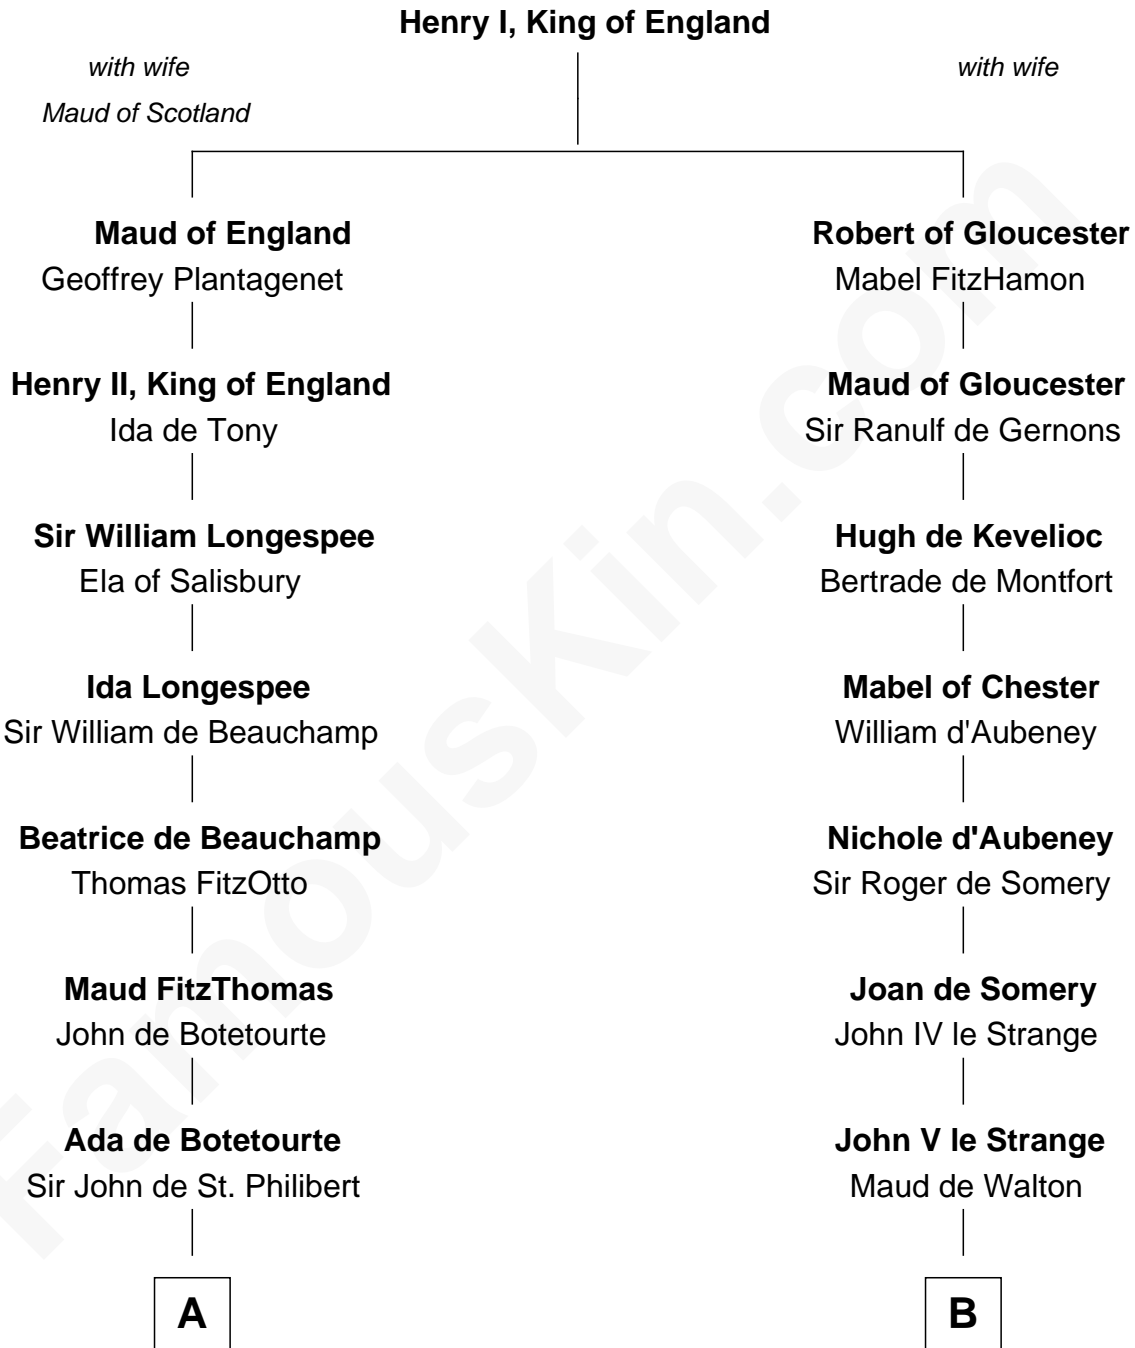

FamousKin.com

Relationship Chart of

William Greene

2nd Governor of Rhode Island

16th cousin 5 times removed of

Samuel Appleton

(c1586 - 1670) Great Migration Immigrant 1636

C

—
Audrey Barlow

William Almy

—
Annis Almy

John Greene

—
Samuel Greene

Mary Gorton

—
William Greene

Catharine Greene