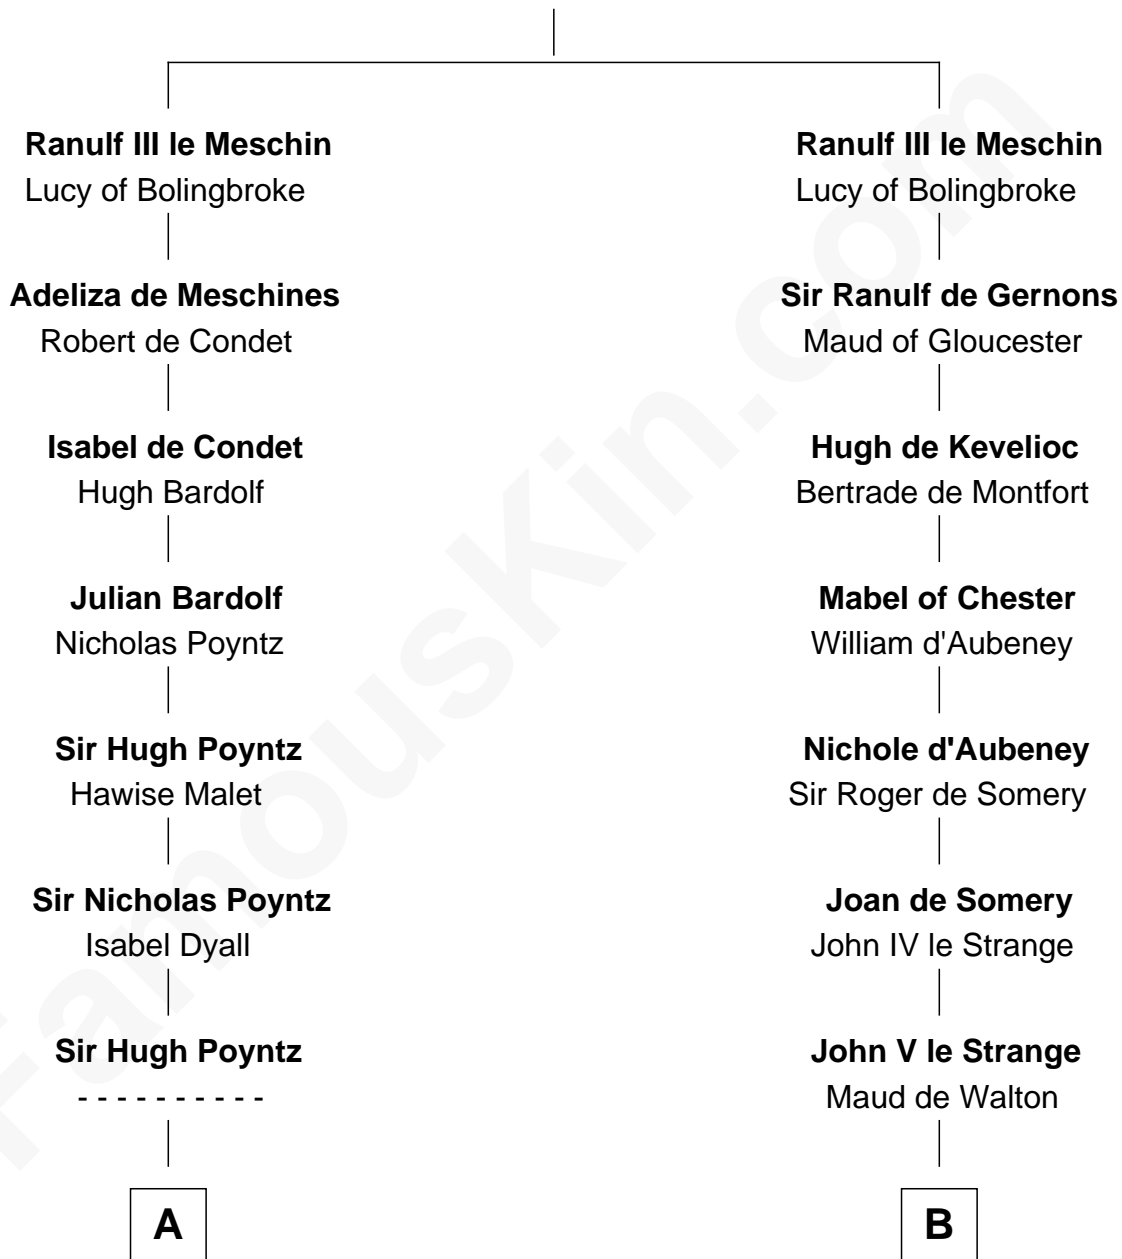

FamousKin.com Relationship Chart of William Greene

2nd Governor of Rhode Island

16th cousin 5 times removed of

Samuel Appleton

(c1586 - 1670) Great Migration Immigrant 1636

Ranulf de Briquessart

Margaret Goz

C

—
Audrey Barlow

William Almy

—
Annis Almy

John Greene

—
Samuel Greene

Mary Gorton

—
William Greene

Catharine Greene

—
William Greene

2nd Governor of Rhode Island

FamousKin.com