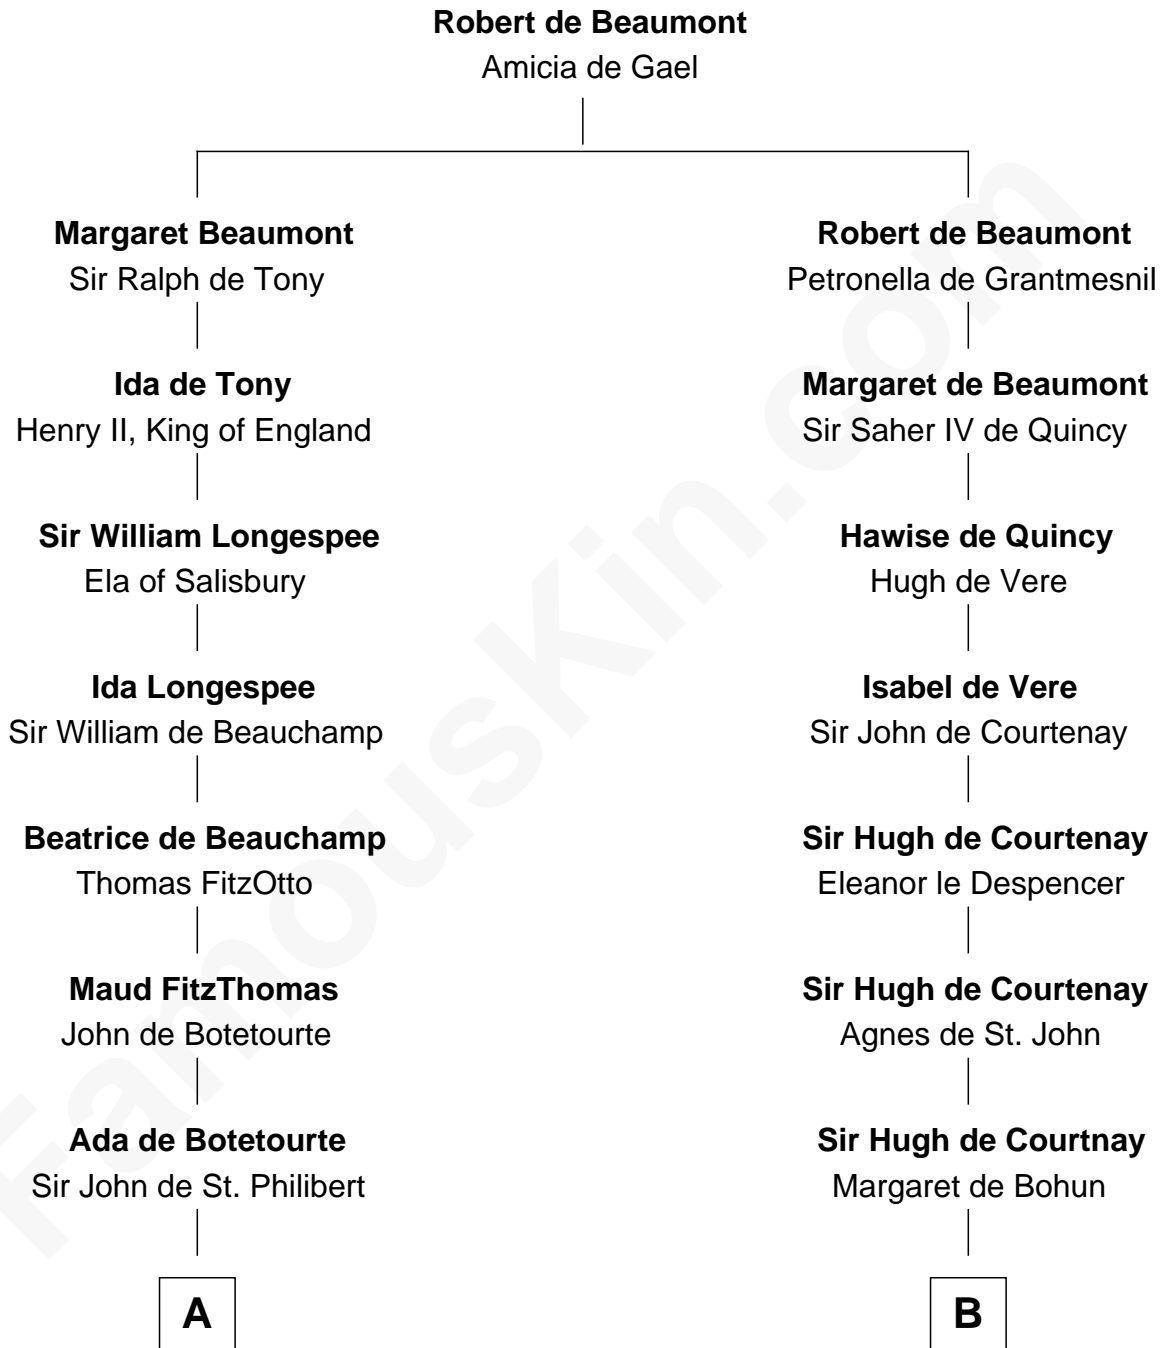

## Relationship Chart of

### William Greene

2nd Governor of Rhode Island

19th cousin 2 times removed of

**Caleb Brewster**

Member of the Culper Spy Ring during the American Revolution

**C**

**Audrey Barlow**

William Almy