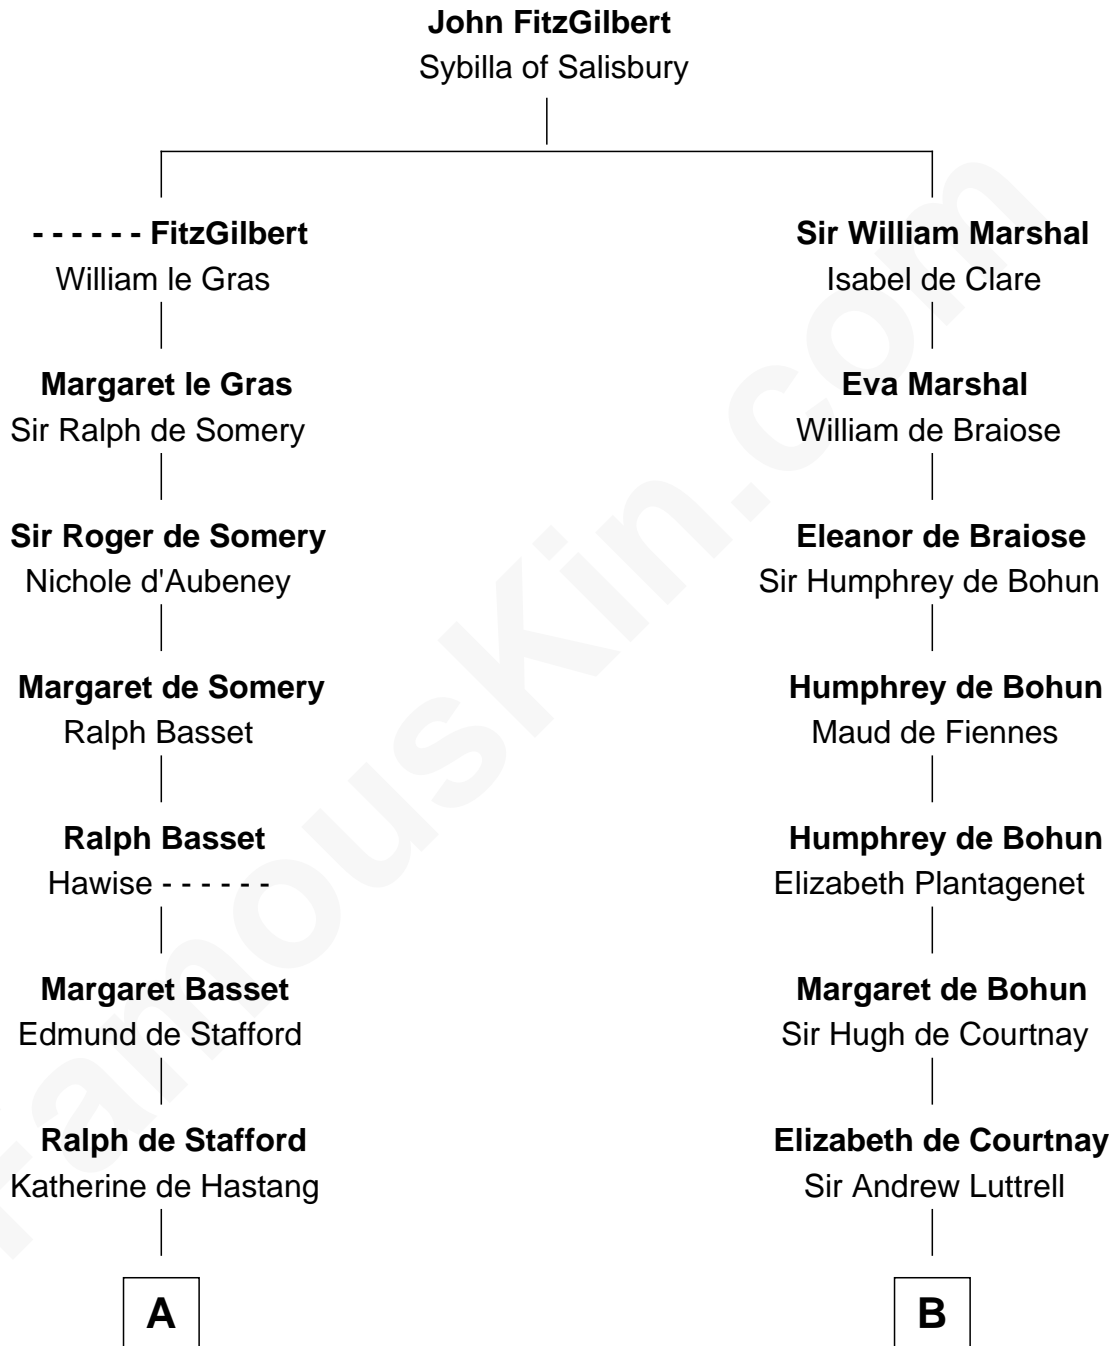

FamousKin.com

Relationship Chart of

William Greene

2nd Governor of Rhode Island

18th cousin 2 times removed of

Caleb Brewster

Member of the Culper Spy Ring during the American Revolution

C

Annis Almy
John Greene

Samuel Greene
Mary Gorton

William Greene
Catharine Greene

William Greene
2nd Governor of Rhode Island

D

Benjamin Brewster
Sarah Biggs

Caleb Brewster
Member of the Culper Spy Ring