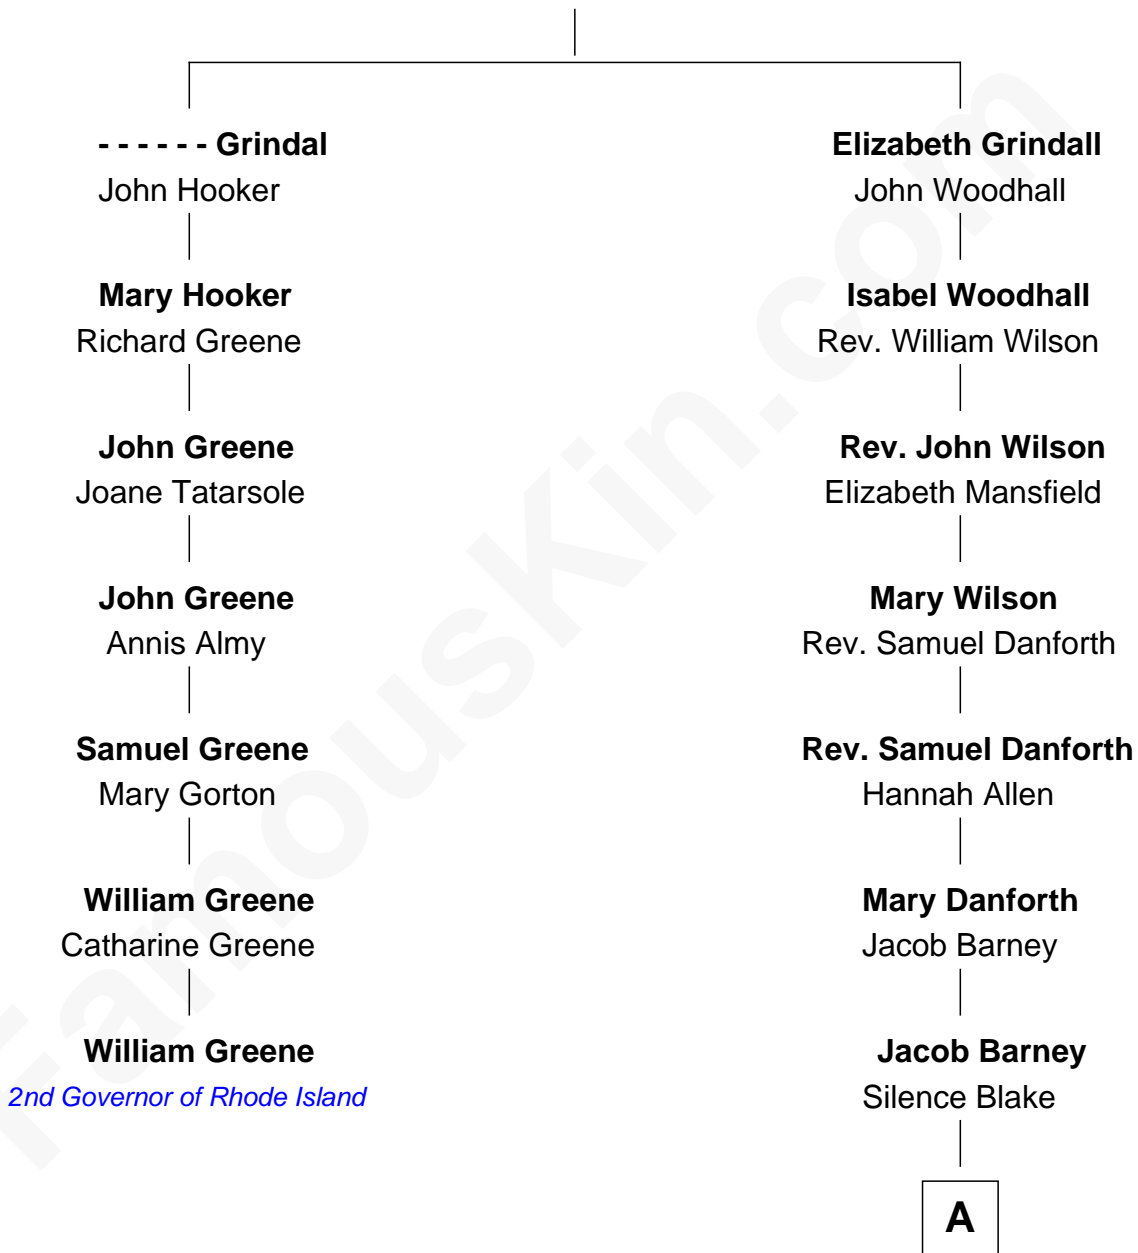

FamousKin.com

Relationship Chart of

William Greene

2nd Governor of Rhode Island

6th cousin 6 times removed of

Sandra Day O'Connor

First Female U.S. Supreme Court Justice

William Grindall

A

Silence Barney

Samuel Cobb

Lettice Carlyle Cobb

Luke Day

Hollis Day

Eliza L. Flanders

Henry Clay Day

Alice Edith Hilton

Henry R. Day

Ada Mae Wilkey

Sandra Day O'Connor

U.S. Supreme Court Justice