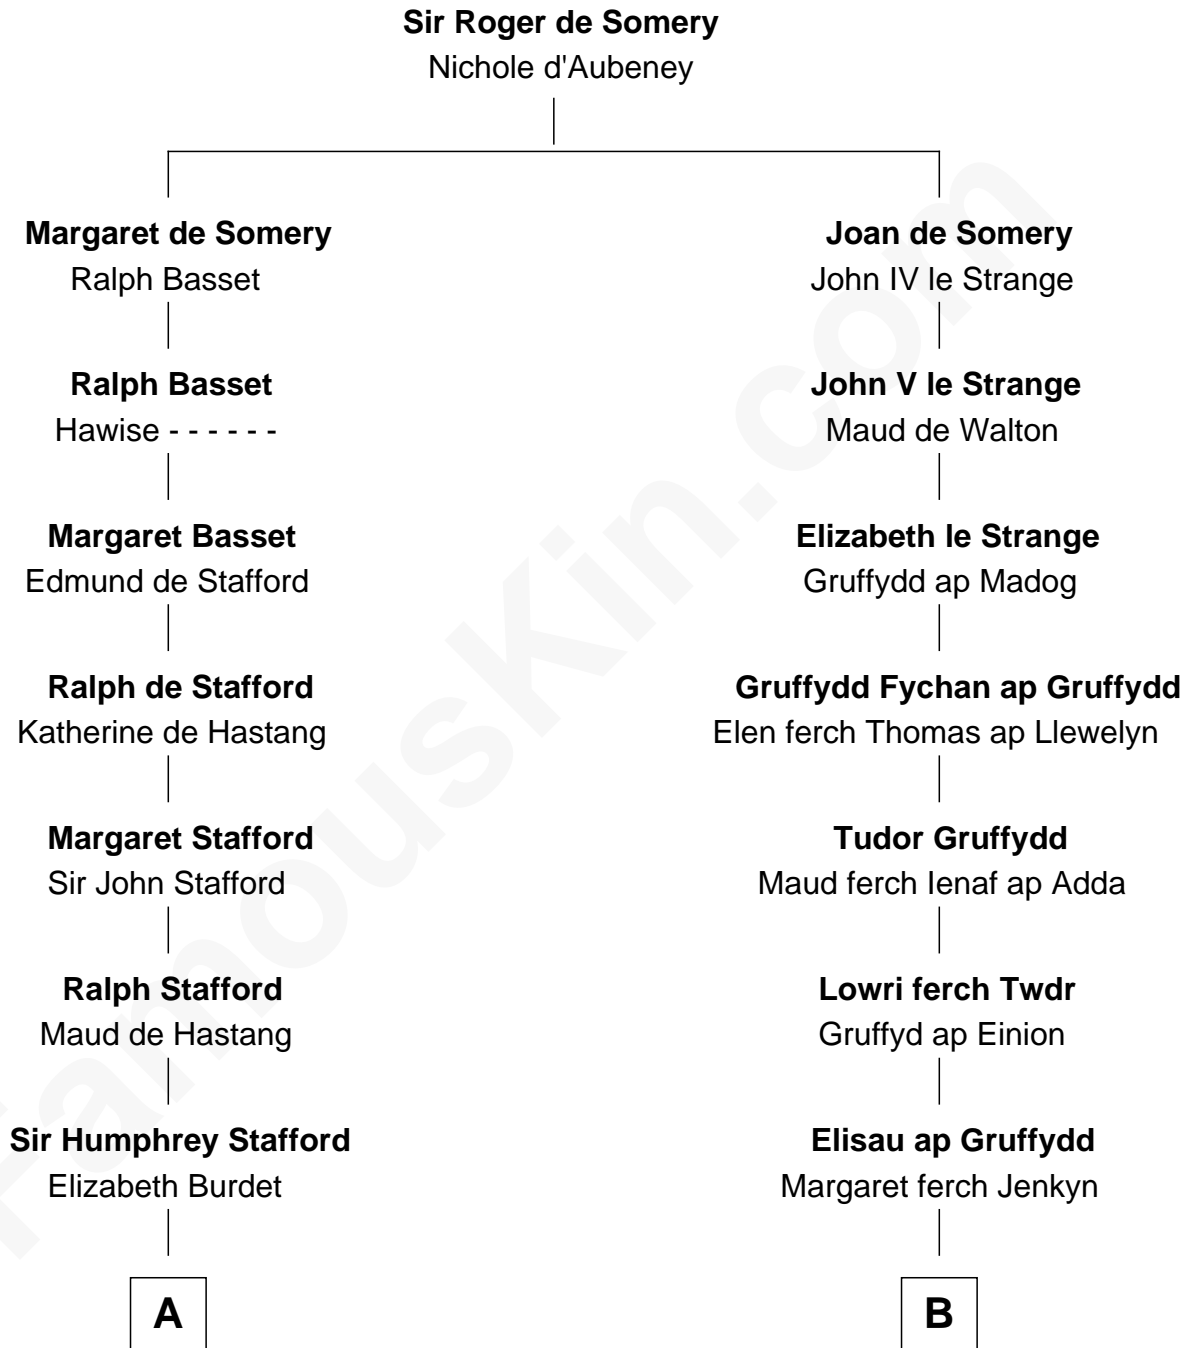

# FamousKin.com Relationship Chart of William Greene

2nd Governor of Rhode Island

12th cousin 5 times removed of

Elihu Yale

Benefactor and Namesake of Yale College

William Greene photo by [Sarnold17](#) (CC BY-SA 3.0)