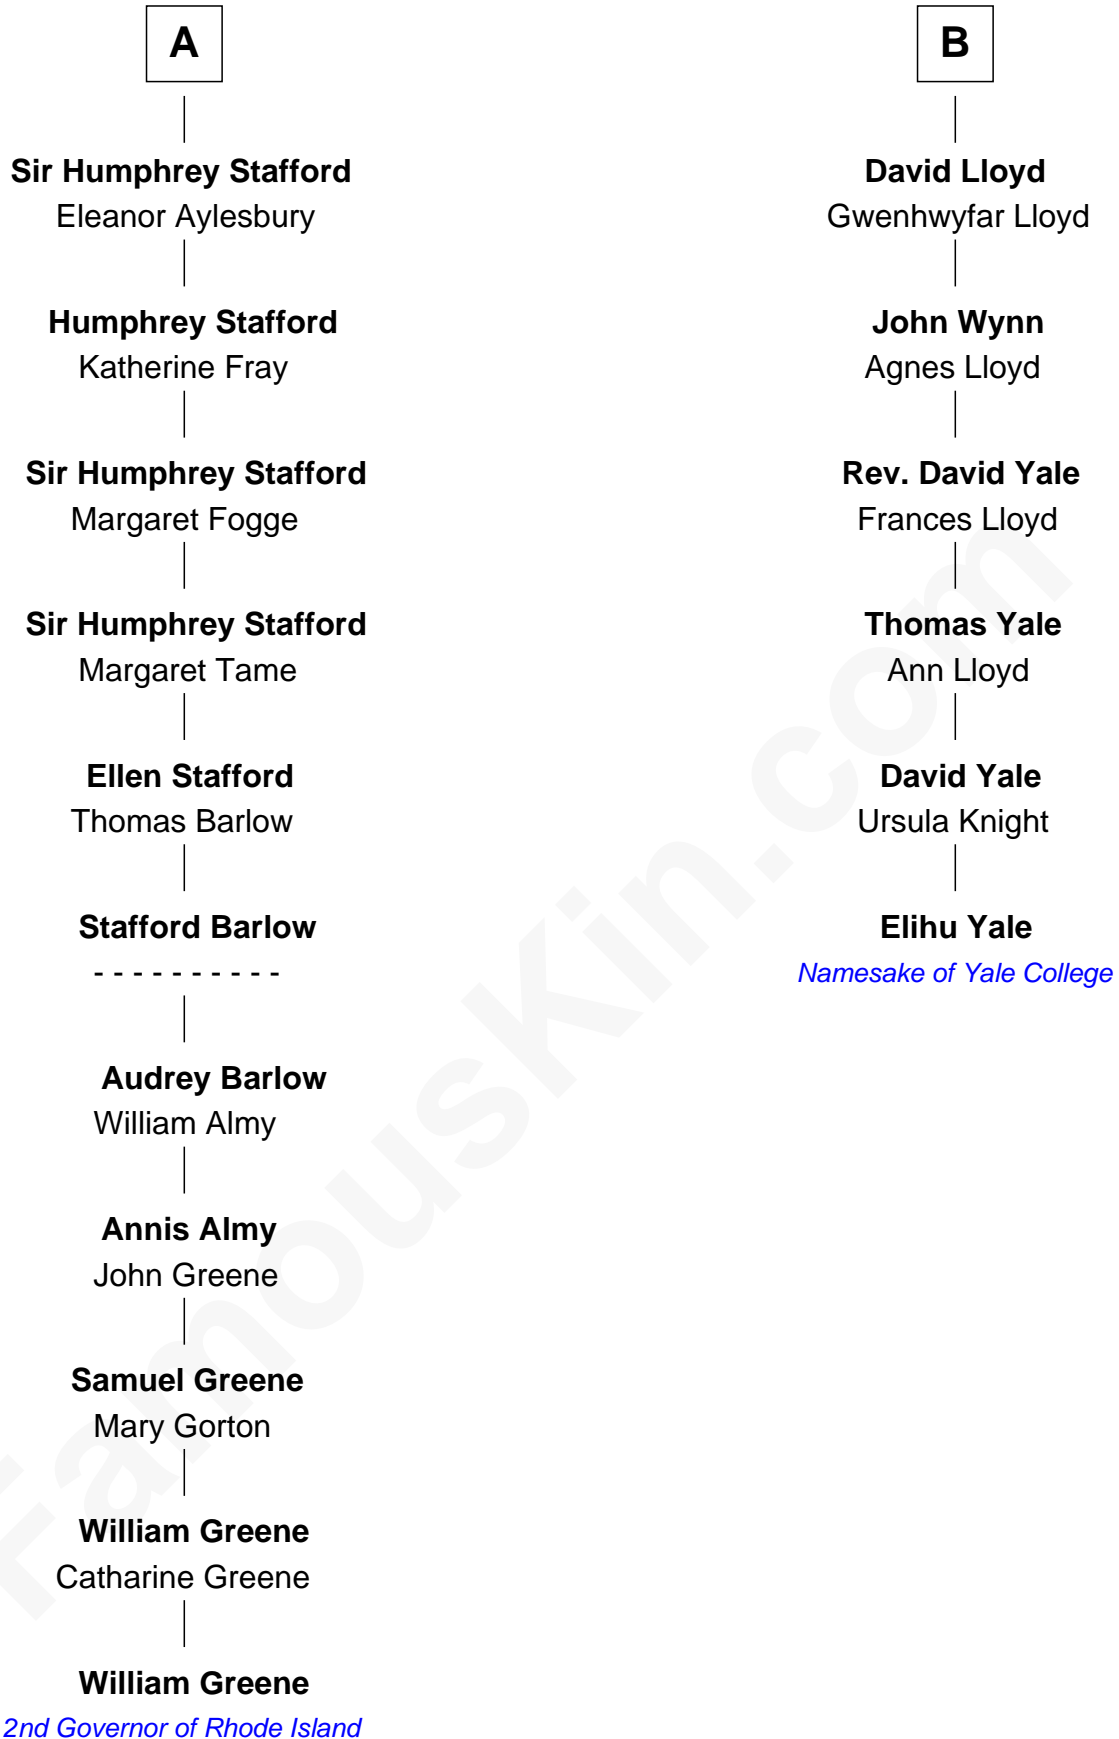

# FamousKin.com Relationship Chart of William Greene

2nd Governor of Rhode Island

12th cousin 5 times removed of

Elihu Yale

Benefactor and Namesake of Yale College

William Greene photo by [Sarnold17](#) (CC BY-SA 3.0)