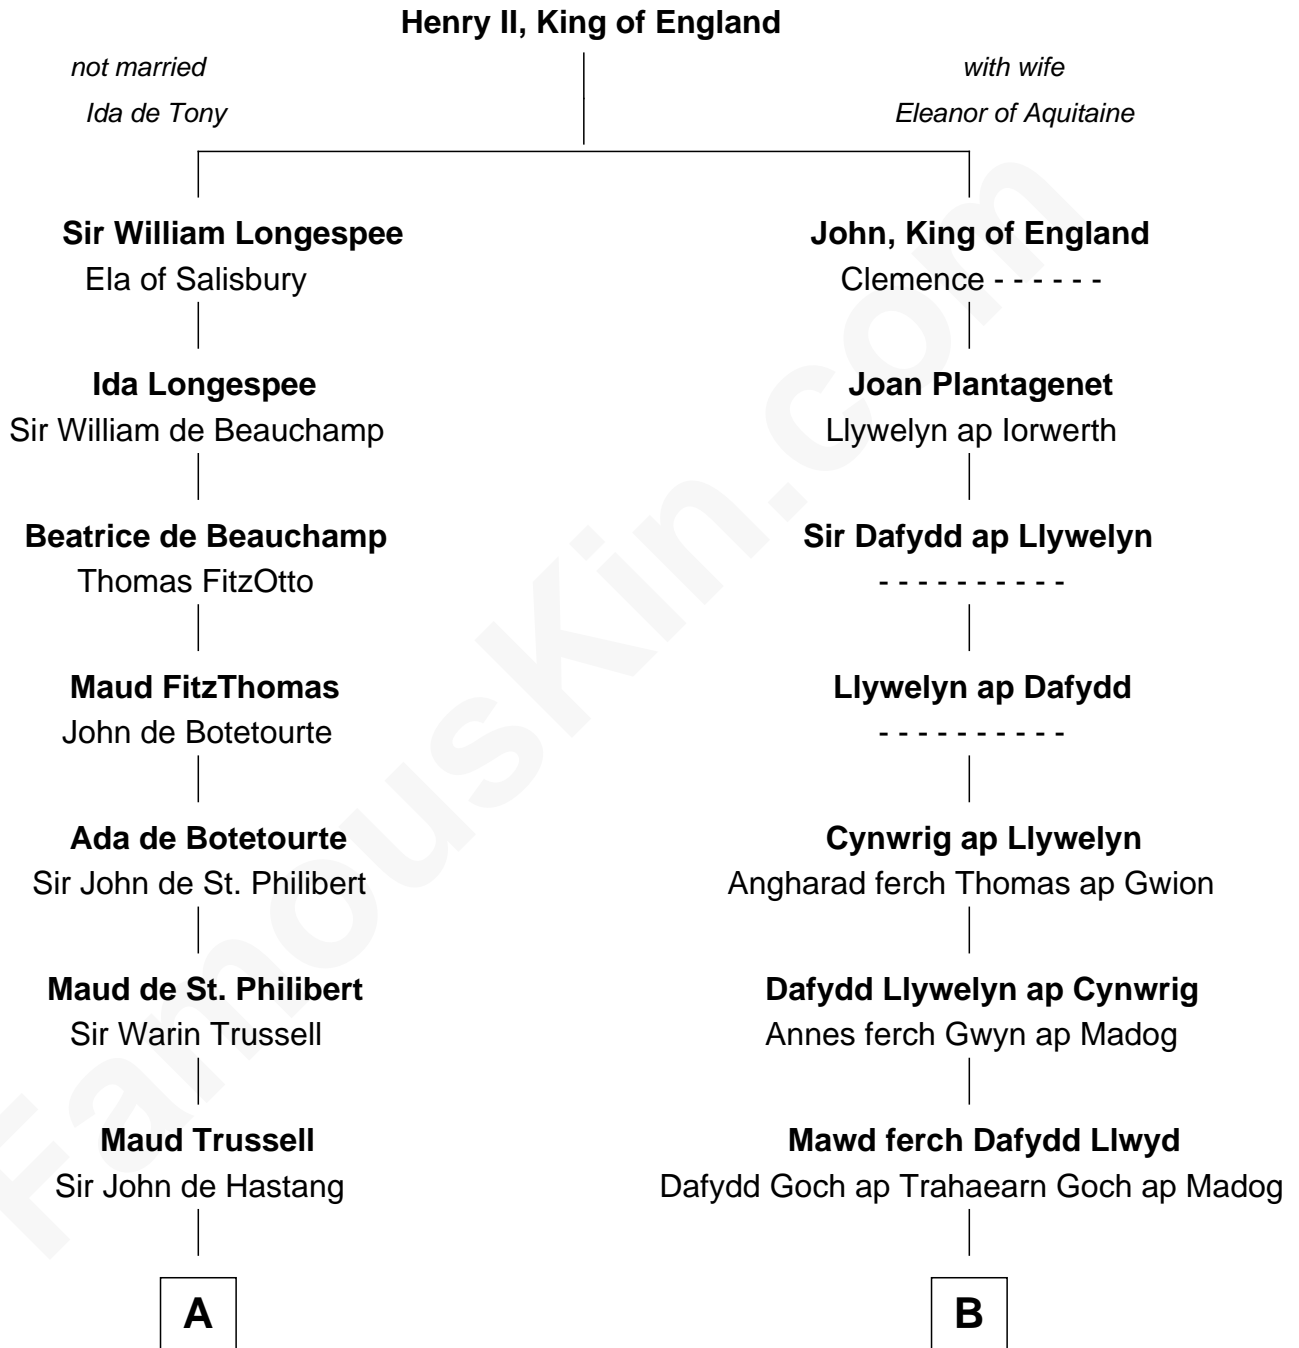

FamousKin.com

Relationship Chart of

William Greene

2nd Governor of Rhode Island

18th cousin 1 time removed of

Elihu Yale

Benefactor and Namesake of Yale College

C

Samuel Greene

Mary Gorton

William Greene

Catharine Greene

William Greene

2nd Governor of Rhode Island

D

David Yale

Ursula Knight

Elihu Yale

Namesake of Yale College

FamousKin.com