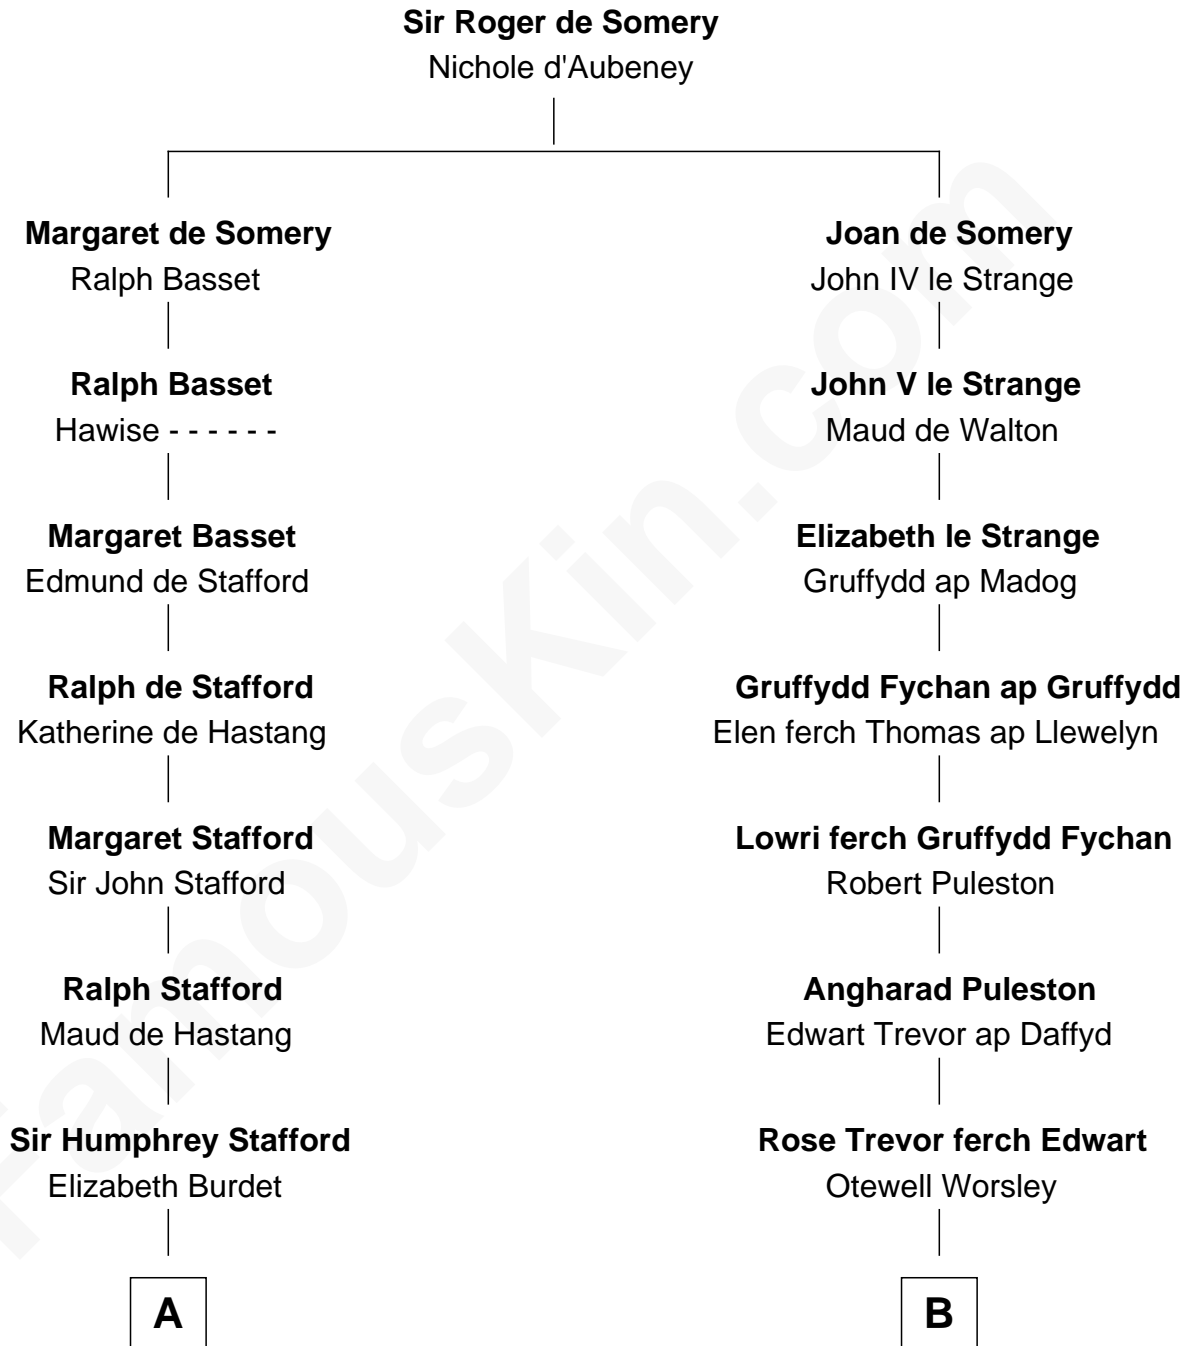

## Relationship Chart of

### William Greene

2nd Governor of Rhode Island

17th cousin 1 time removed of

### Colonel Robert Gould Shaw

U.S. Civil War leader of film "Glory" fame

C

Francis George Shaw

Sarah Blake Sturgis

Colonel Robert Gould Shaw

*Main character in film "Glory"*

FamousKin.com