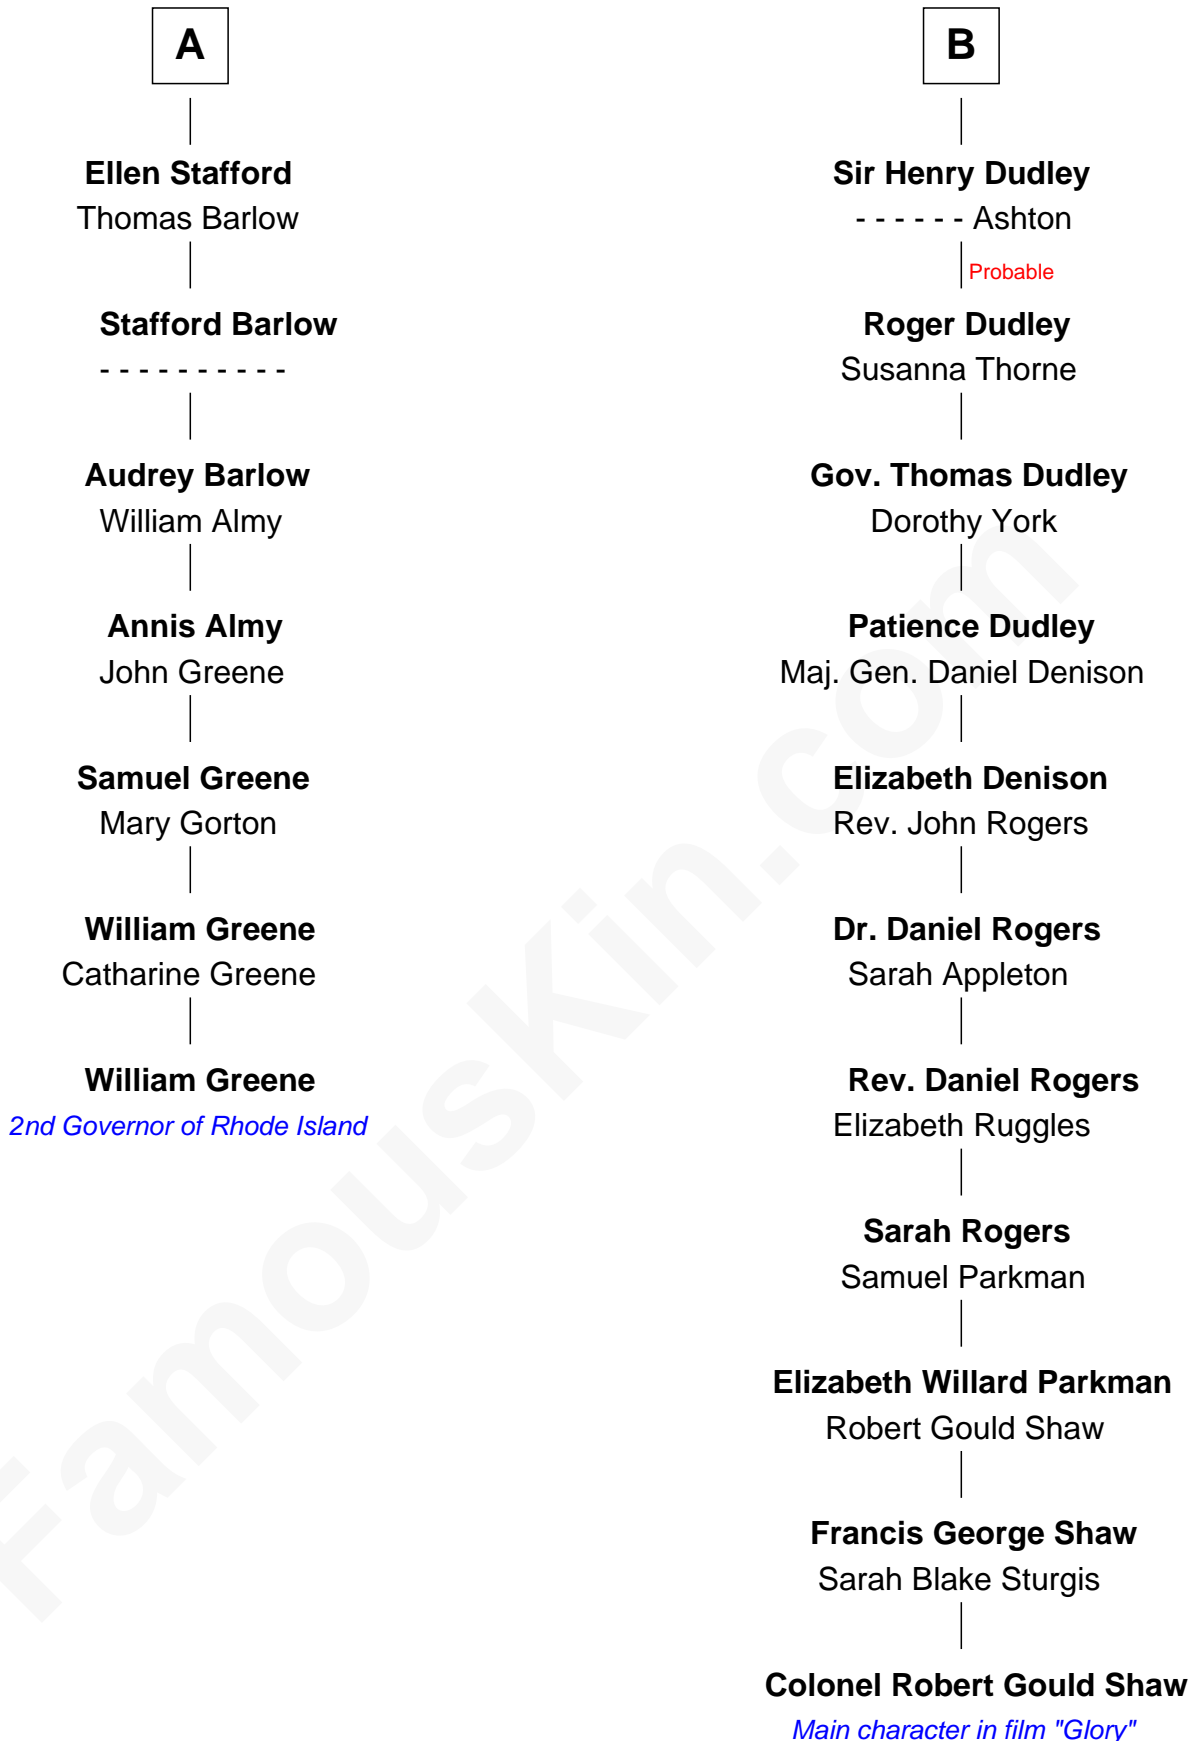

FamousKin.com

Relationship Chart of

William Greene

2nd Governor of Rhode Island

13th cousin 4 times removed of

Colonel Robert Gould Shaw

U.S. Civil War leader of film "Glory" fame

William Greene photo by [Sarnold17](#) [\(CC BY-SA 3.0\)](#)