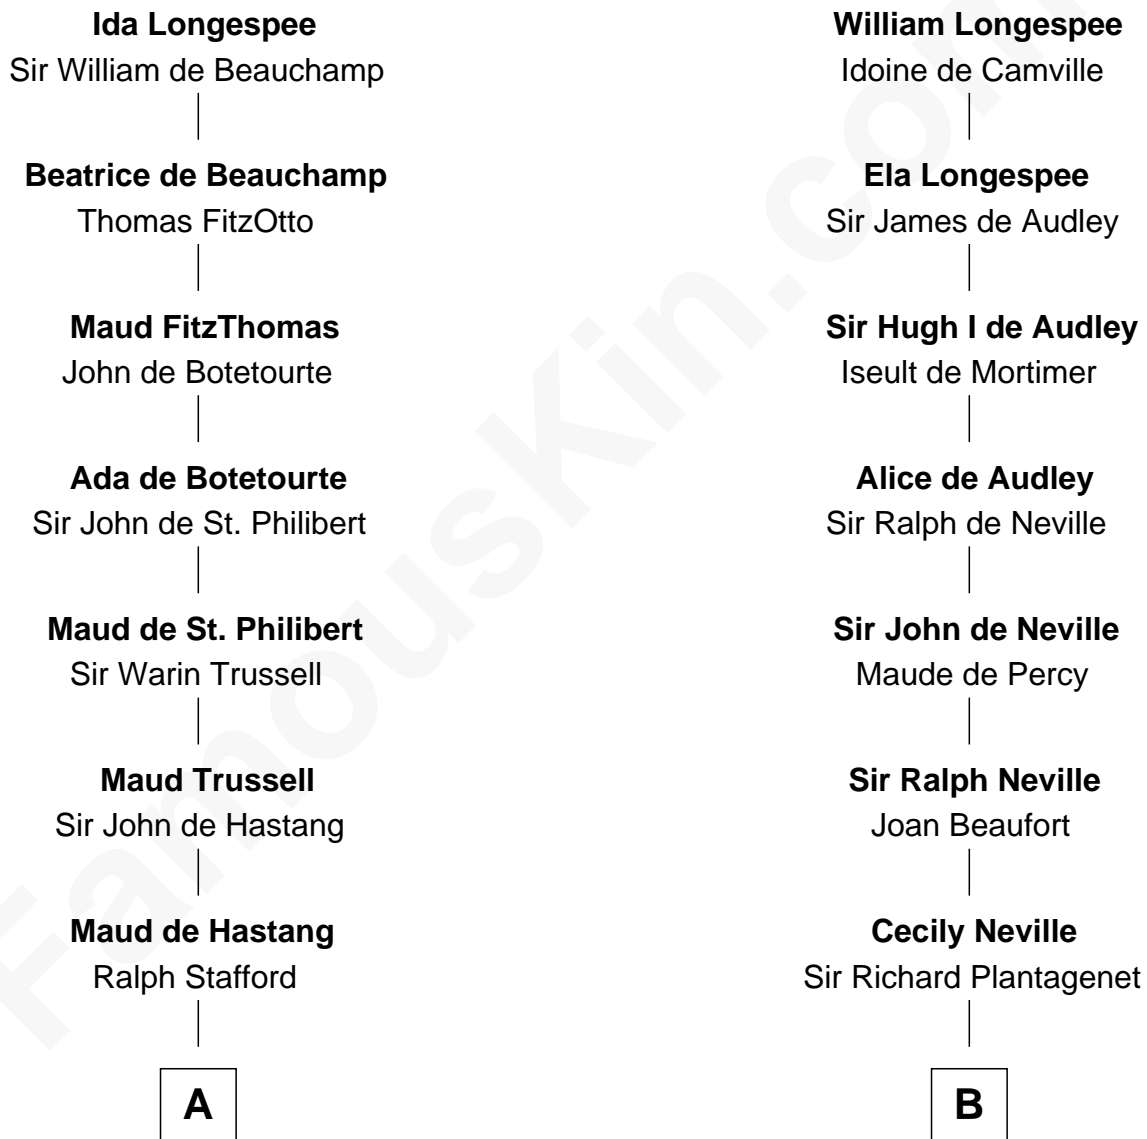

FamousKin.com Relationship Chart of

William Greene

2nd Governor of Rhode Island

18th cousin 3 times removed of

Steve McQueen

Movie Actor

Sir William Longespee

Ela of Salisbury

C

William Greene
Catharine Greene

William Greene
2nd Governor of Rhode Island

D

Harriet Susan Thornton
Alexander Bridgland

Martha A. Bridgland
Daniel T. Culbertson

Caroline Myrtle Culbertson
Lewis D. McQueen