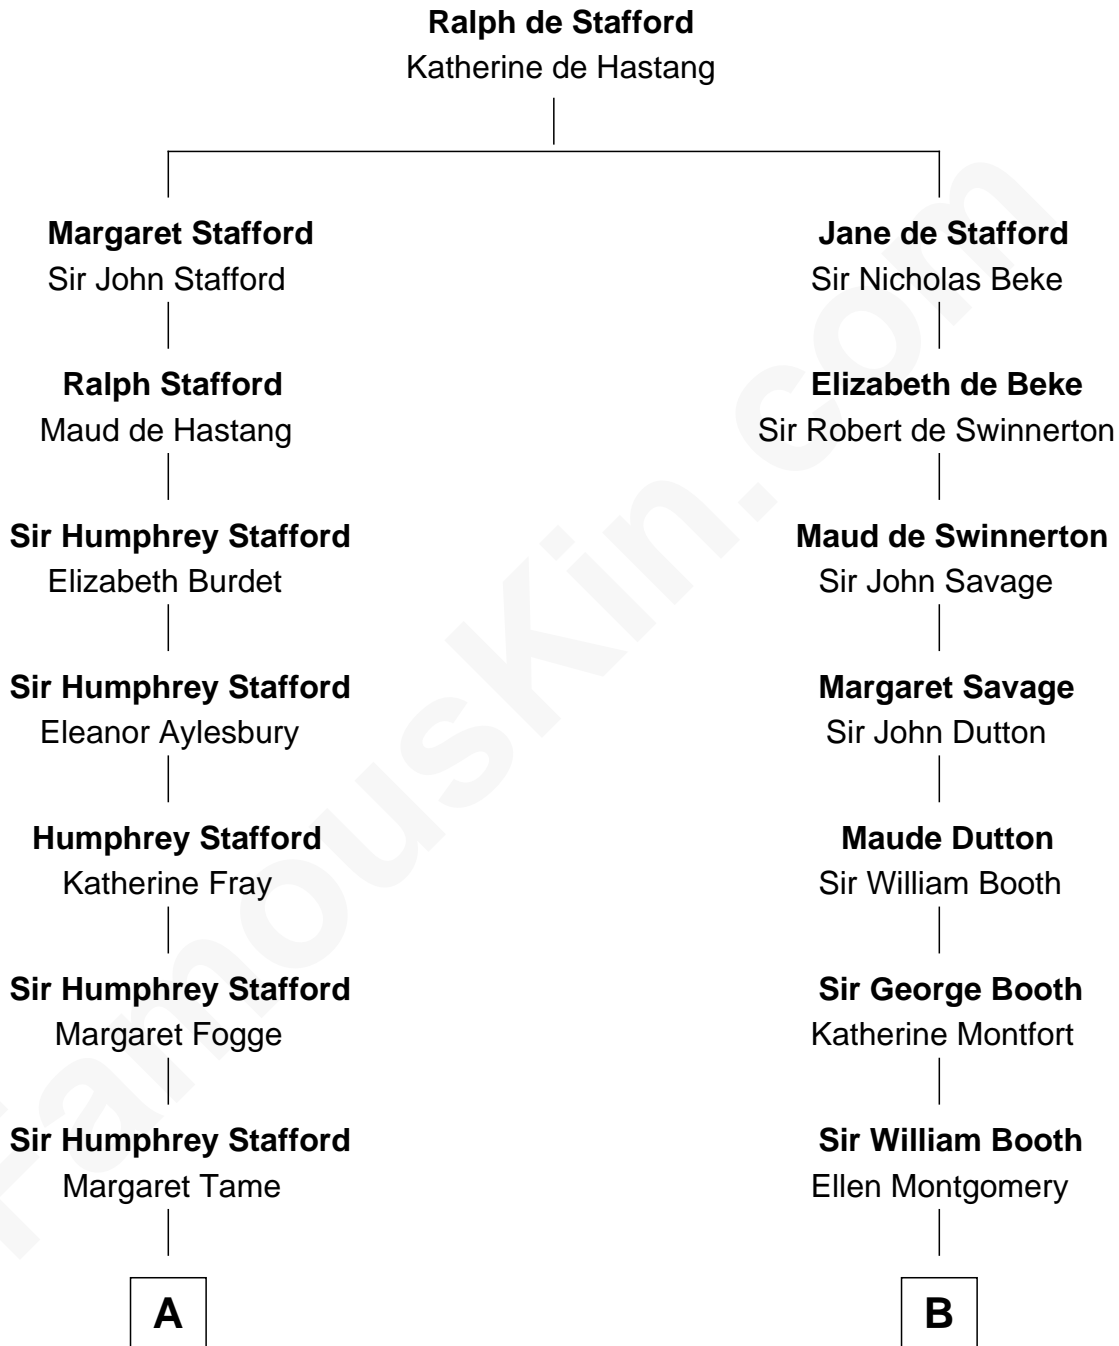

FamousKin.com Relationship Chart of William Greene

2nd Governor of Rhode Island

13th cousin 7 times removed of

Barbara (Pierce) Bush

First Lady of President George H.W. Bush

C

Jerome Place Marvin

Martha Ann Stokes

Mabel Marvin

Scott Pierce

Marvin Pierce

Pauline Robinson

Barbara (Pierce) Bush

First Lady of George H.W. Bush