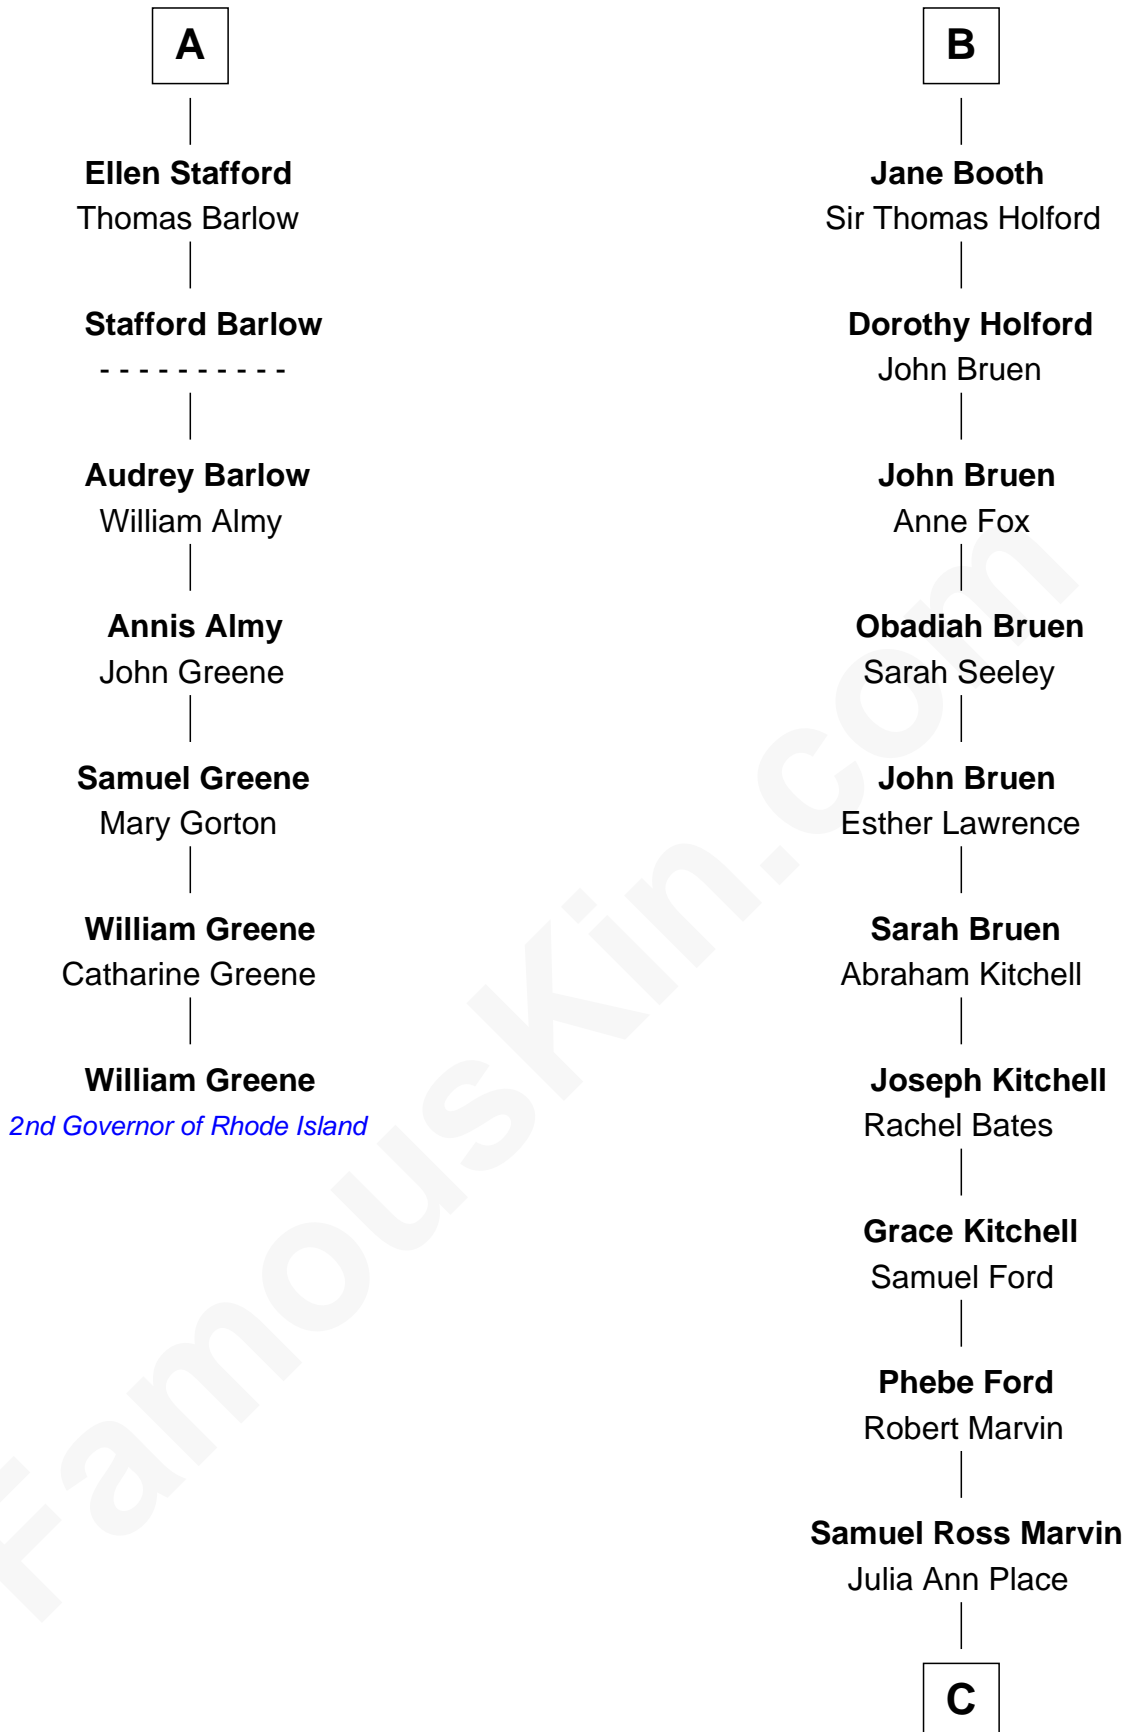

FamousKin.com Relationship Chart of William Greene

2nd Governor of Rhode Island

13th cousin 7 times removed of

Barbara (Pierce) Bush

First Lady of President George H.W. Bush

C

Jerome Place Marvin

Martha Ann Stokes

Mabel Marvin

Scott Pierce

Marvin Pierce

Pauline Robinson

Barbara (Pierce) Bush

First Lady of George H.W. Bush