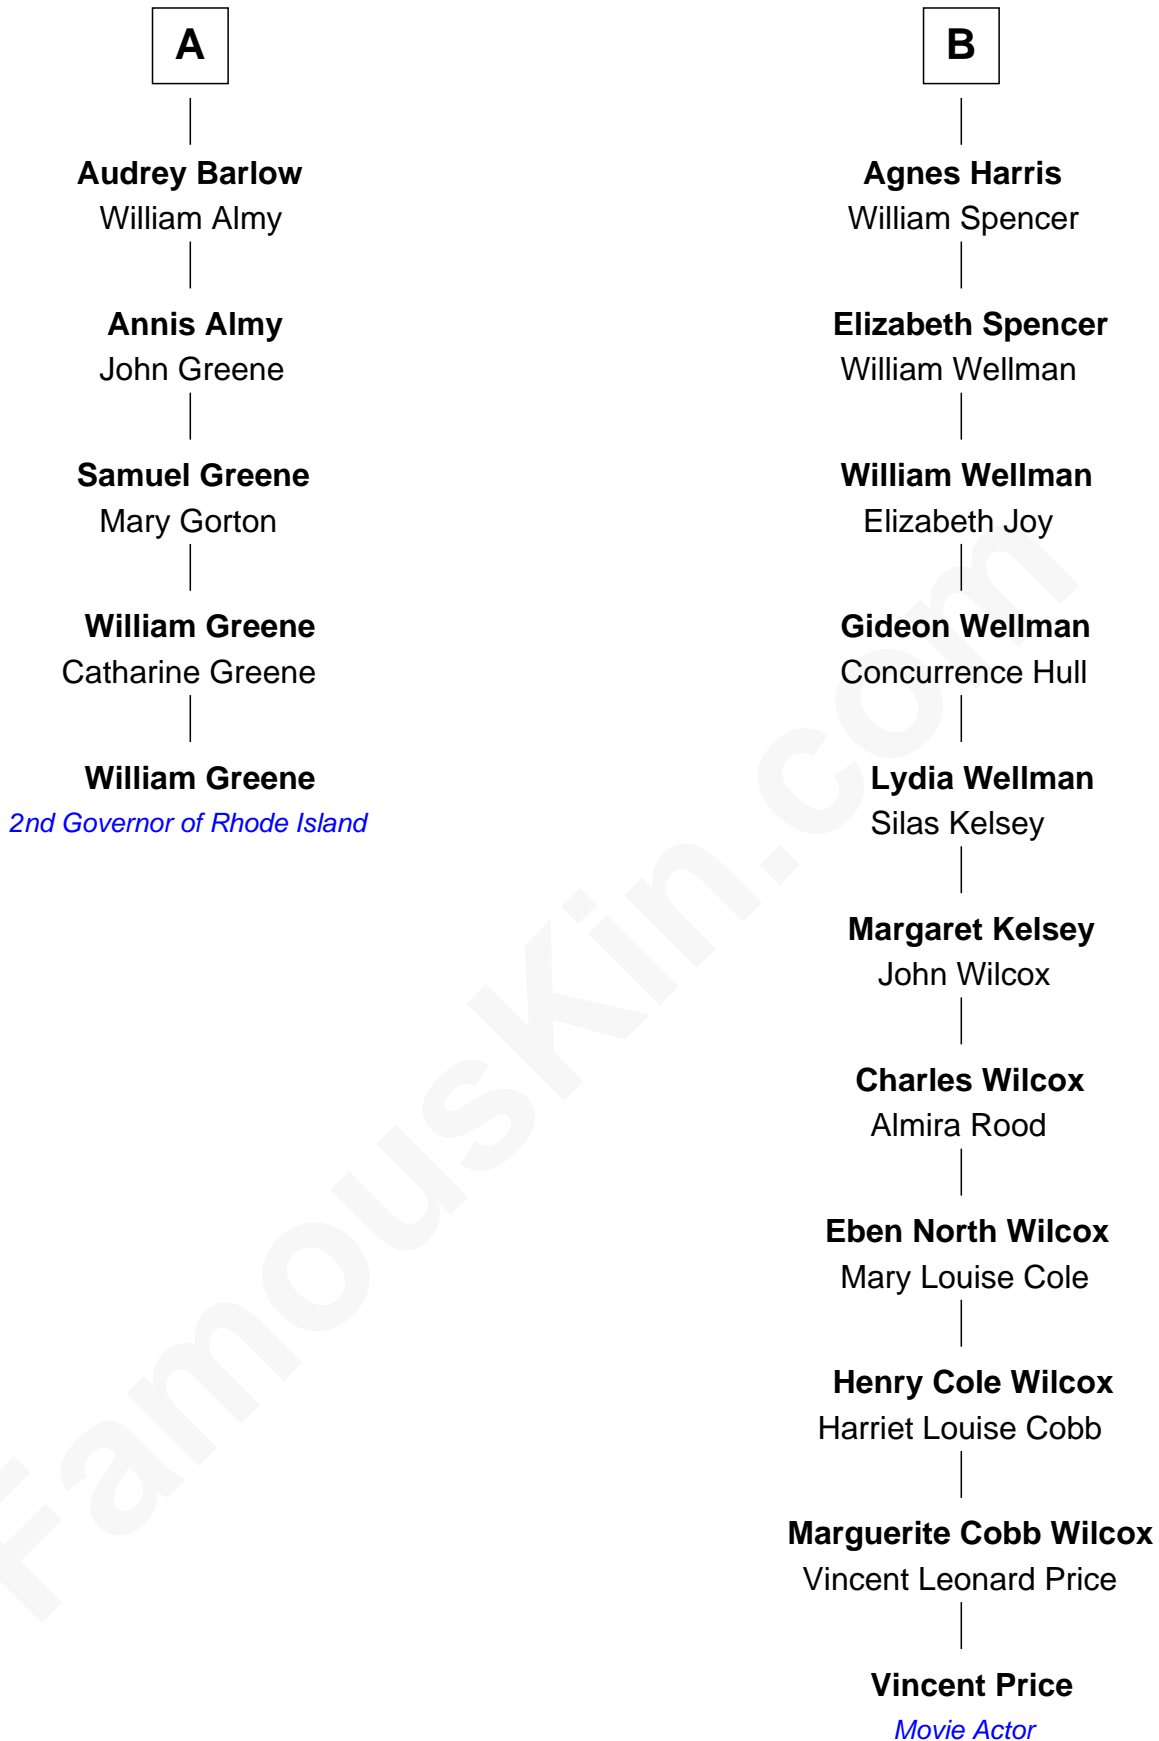

FamousKin.com Relationship Chart of

William Greene

2nd Governor of Rhode Island

11th cousin 6 times removed of

Vincent Price

Movie Actor

William Greene photo by [Sarnold17](#) (CC BY-SA 3.0)