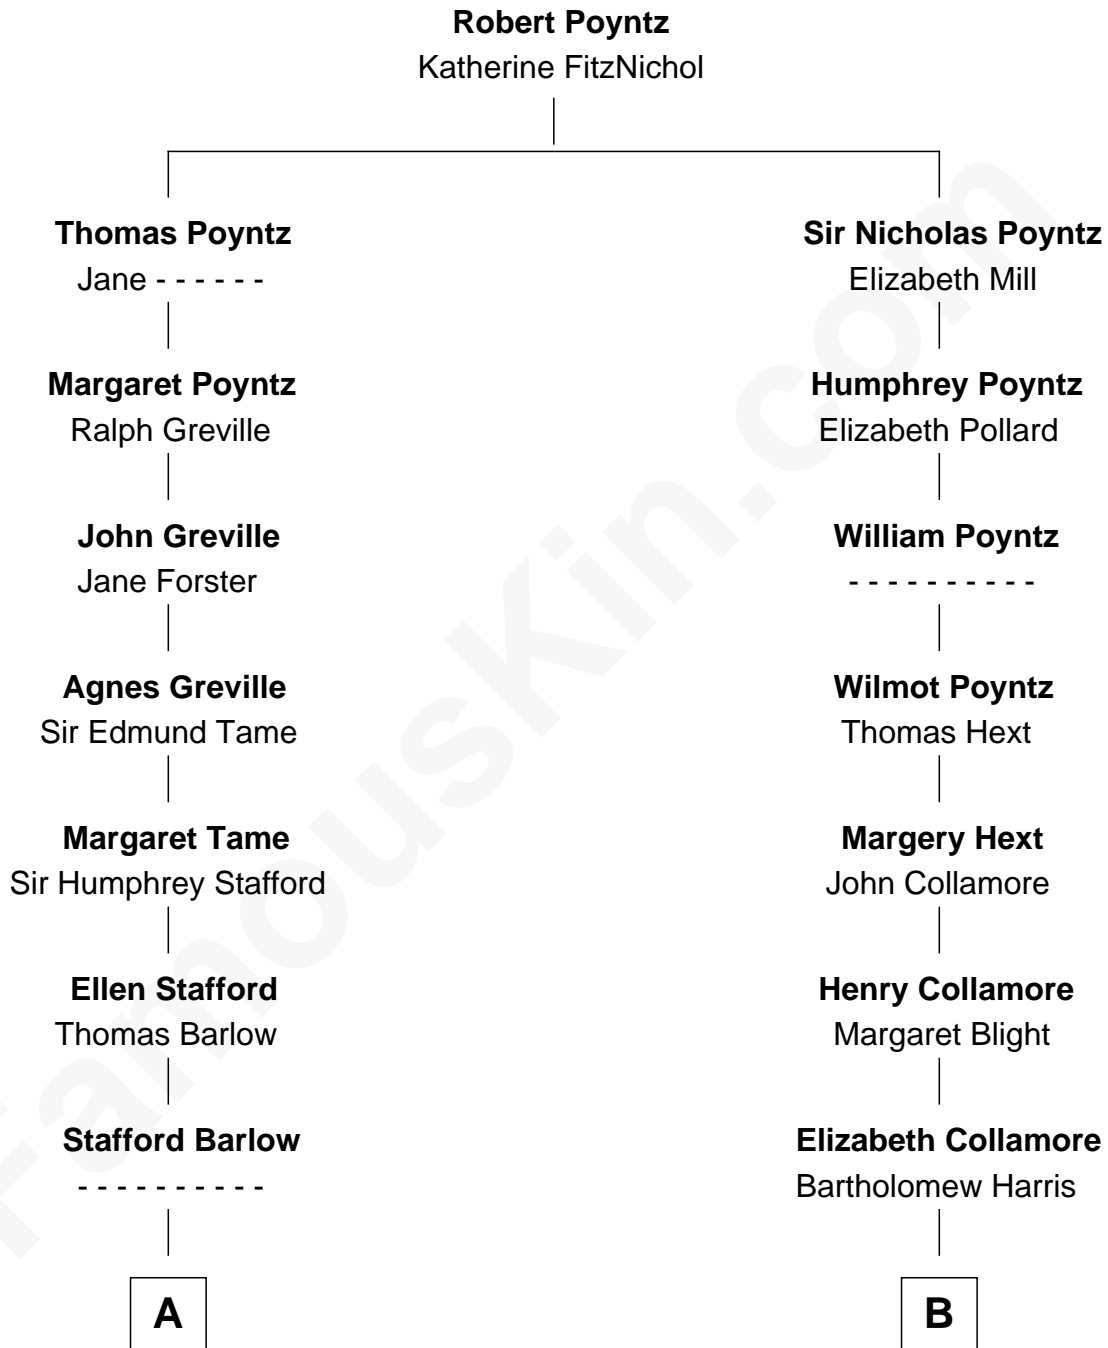

FamousKin.com Relationship Chart of

William Greene

2nd Governor of Rhode Island

11th cousin 6 times removed of

Vincent Price

Movie Actor

William Greene photo by [Sarnold17](#) (CC BY-SA 3.0)