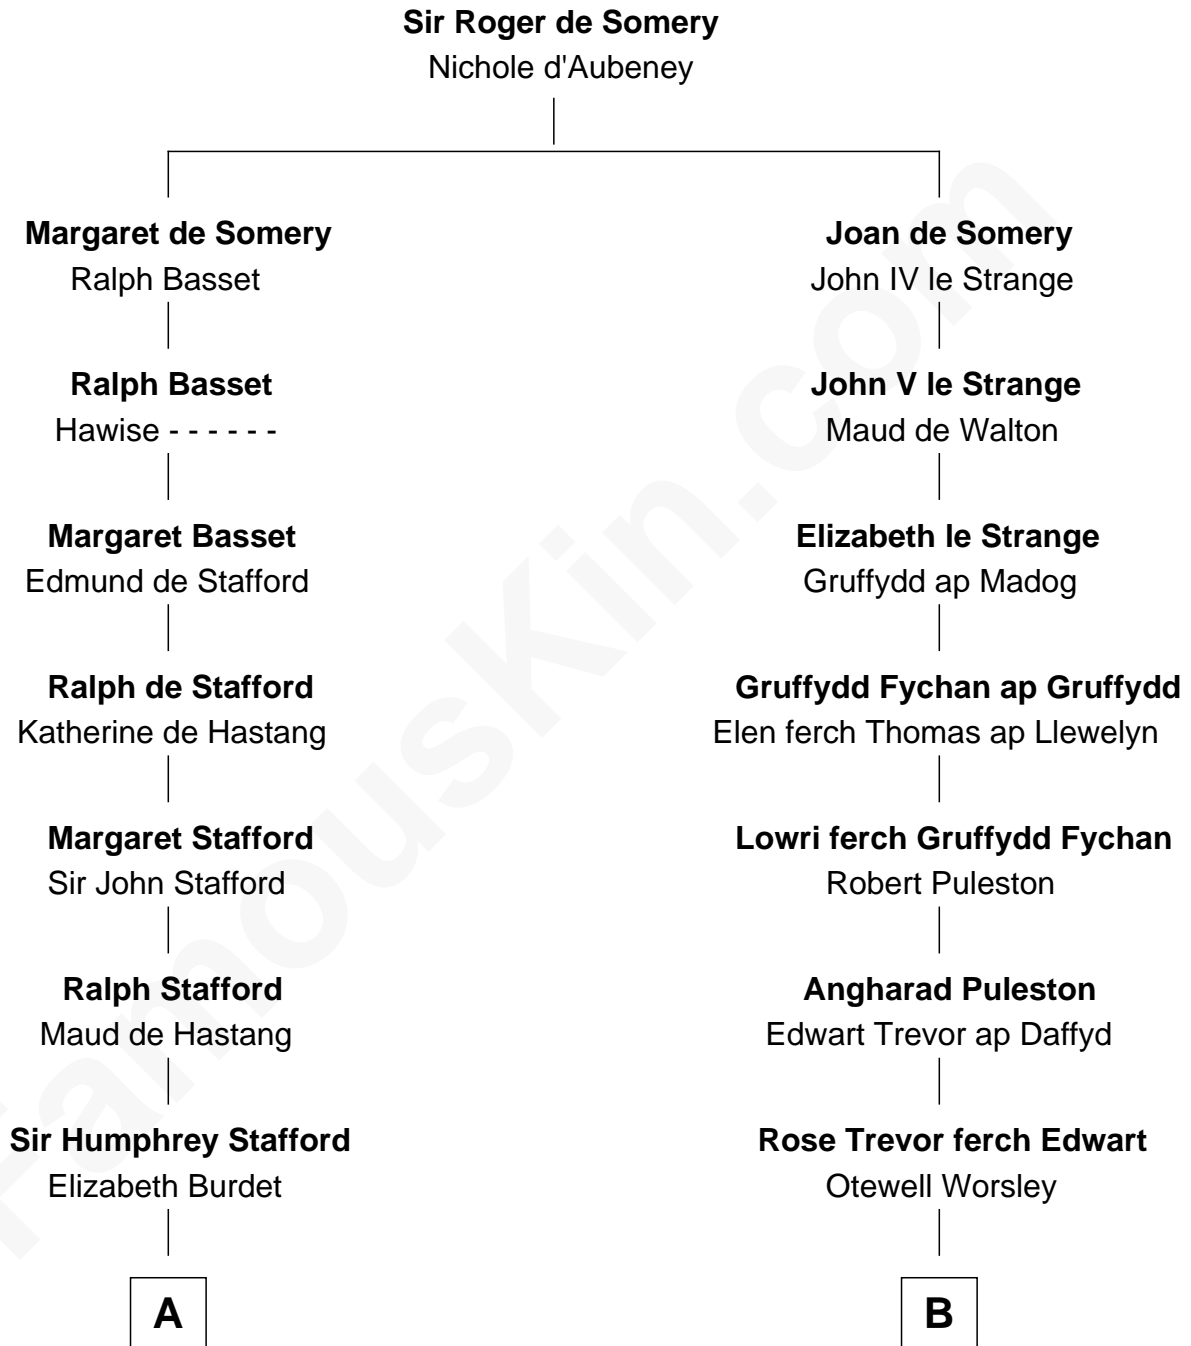

FamousKin.com

Relationship Chart of

William Greene

2nd Governor of Rhode Island

17th cousin 1 time removed of

Eliphalet Remington

Founder of Remington Arms Company