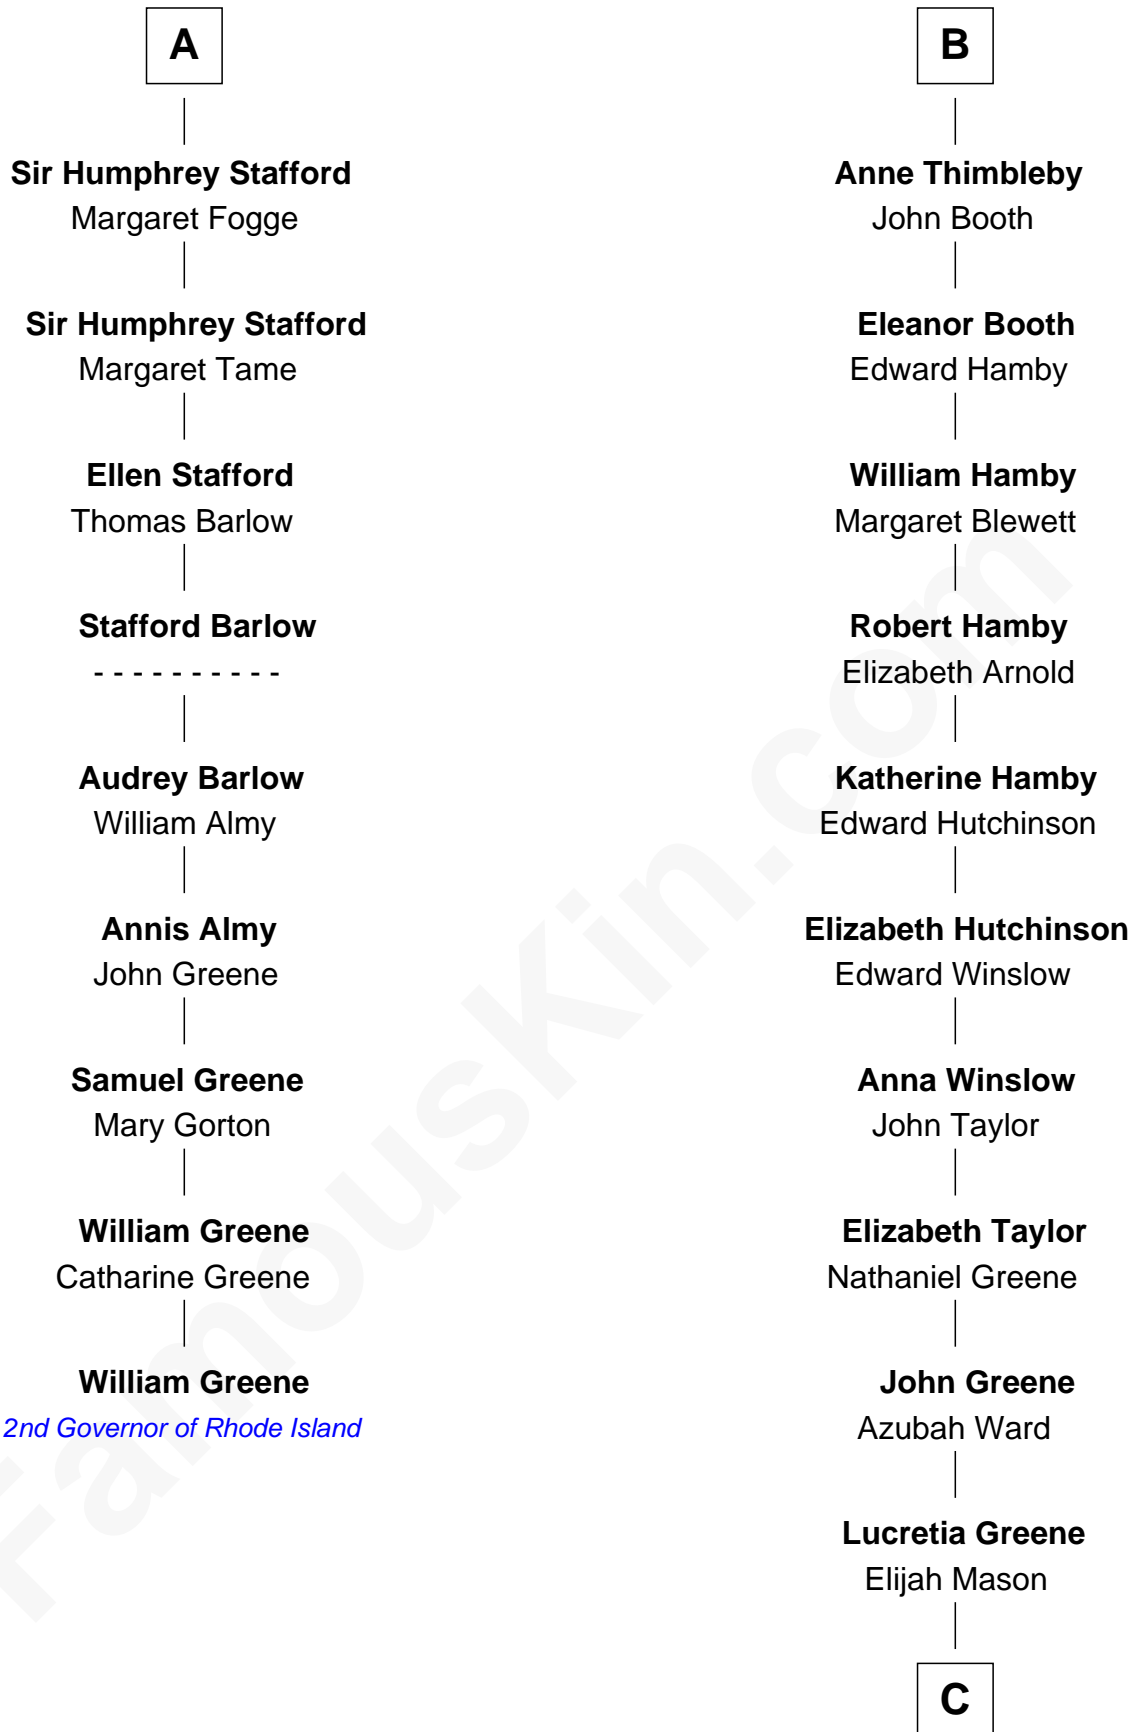

FamousKin.com

Relationship Chart of

William Greene

2nd Governor of Rhode Island

15th cousin 3 times removed of

Lucretia (Rudolph) Garfield

First Lady of President James Garfield

C

Arabella Greene Mason

Zebulon Rudolph

Lucretia (Rudolph) Garfield

First Lady of James Garfield

FamousKin.com