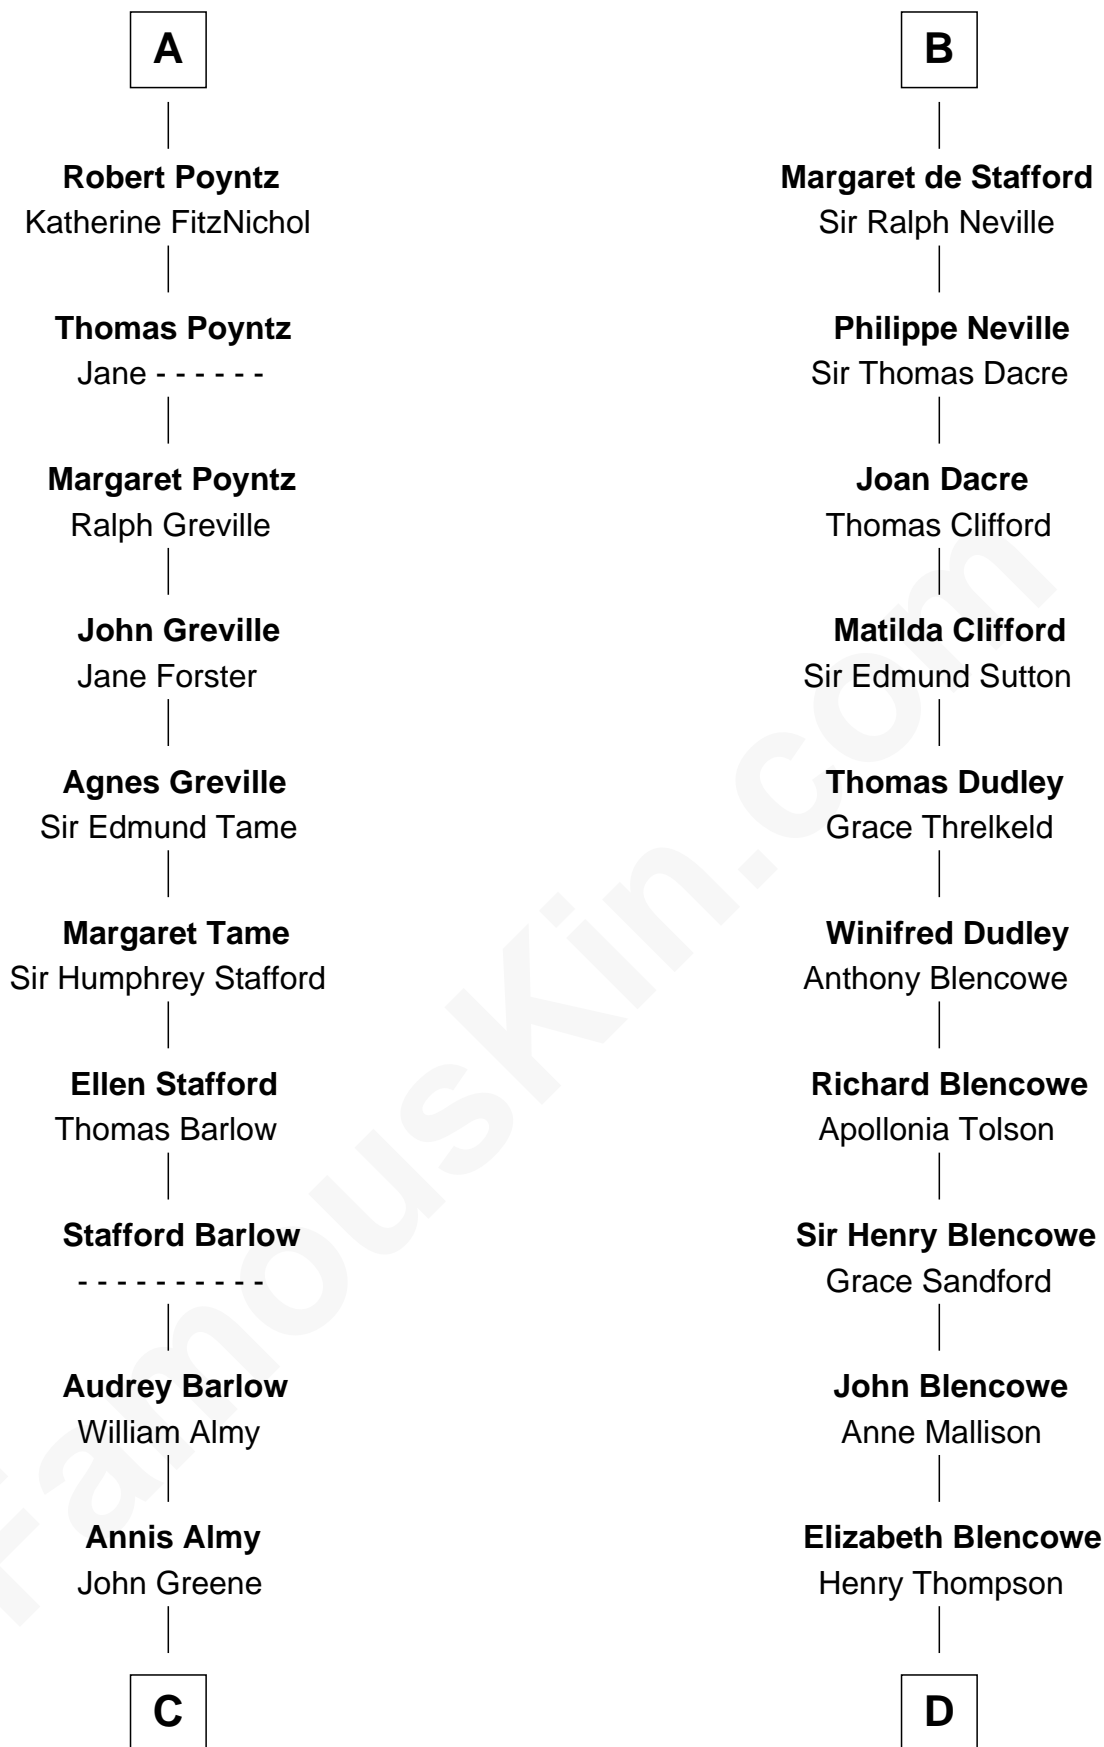

FamousKin.com

Relationship Chart of

William Greene

2nd Governor of Rhode Island

19th cousin 1 time removed of

George Mason

Father of the U.S. Bill of Rights

C

Samuel Greene

Mary Gorton

William Greene

Catharine Greene

William Greene

2nd Governor of Rhode Island

D

Sir William Thompson

Mary Stephens

Stephens Thompson

Dorothea Tanton

Ann Thompson

George Mason

George Mason

Father of Bill of Rights