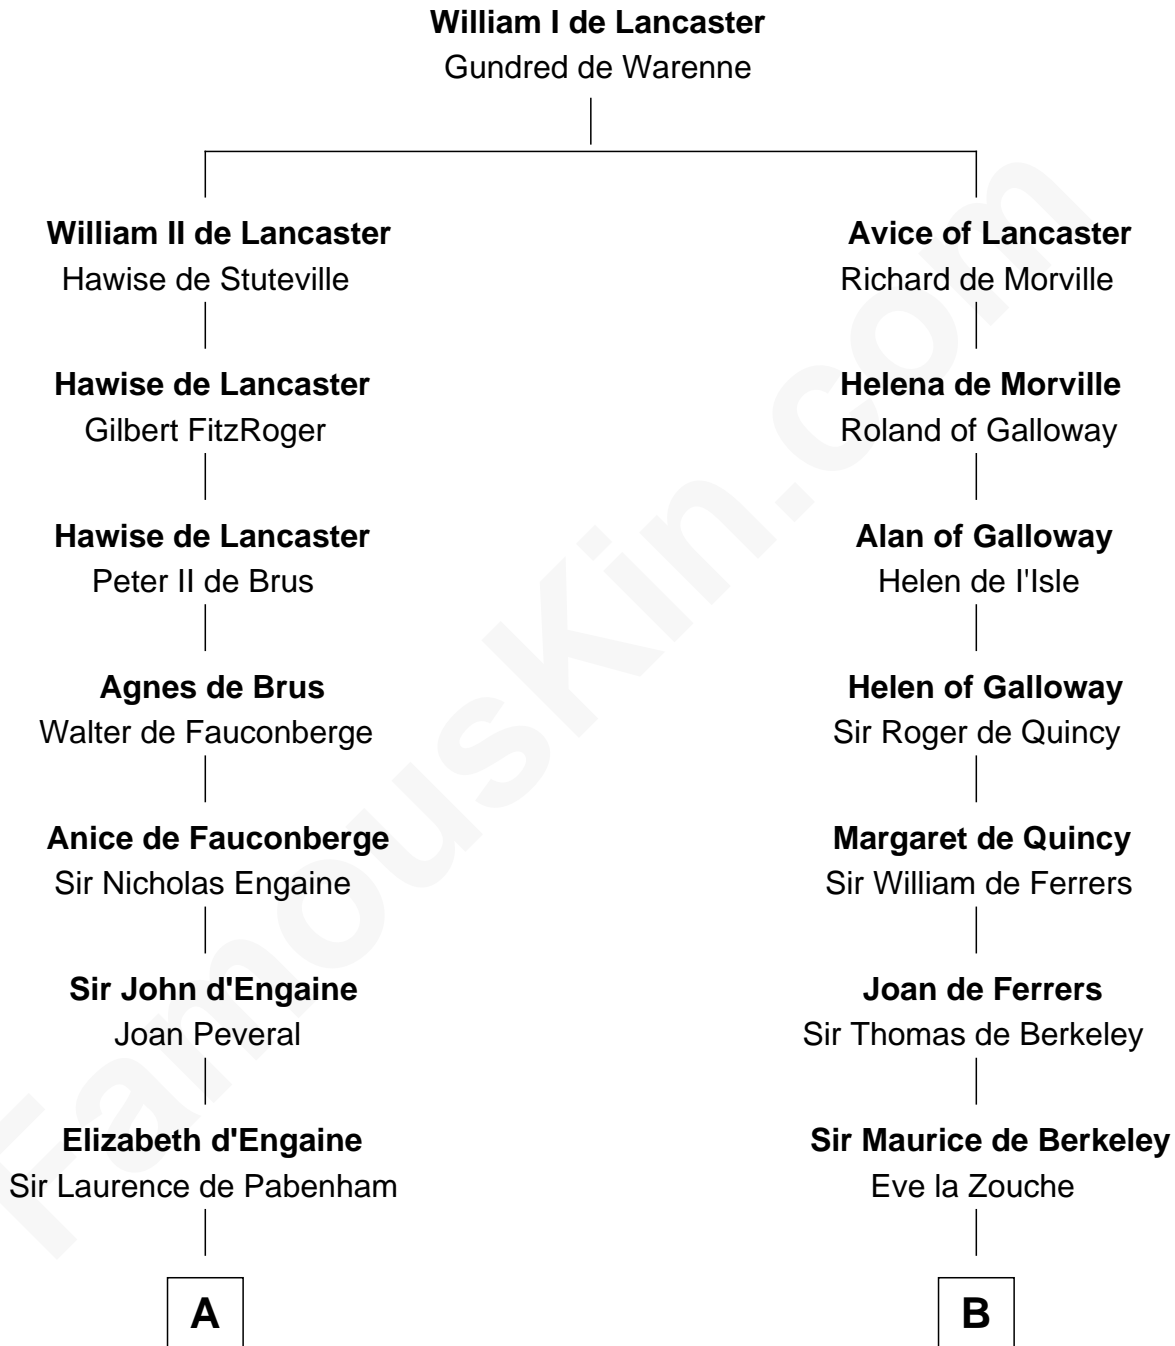

FamousKin.com Relationship Chart of William Greene

2nd Governor of Rhode Island

16th cousin 2 times removed of

Richard More

(c1614 - c1696) Mayflower passenger 1620

MAYFLOWER

C

—
William Greene
Catharine Greene

—
William Greene
2nd Governor of Rhode Island

FamousKin.com