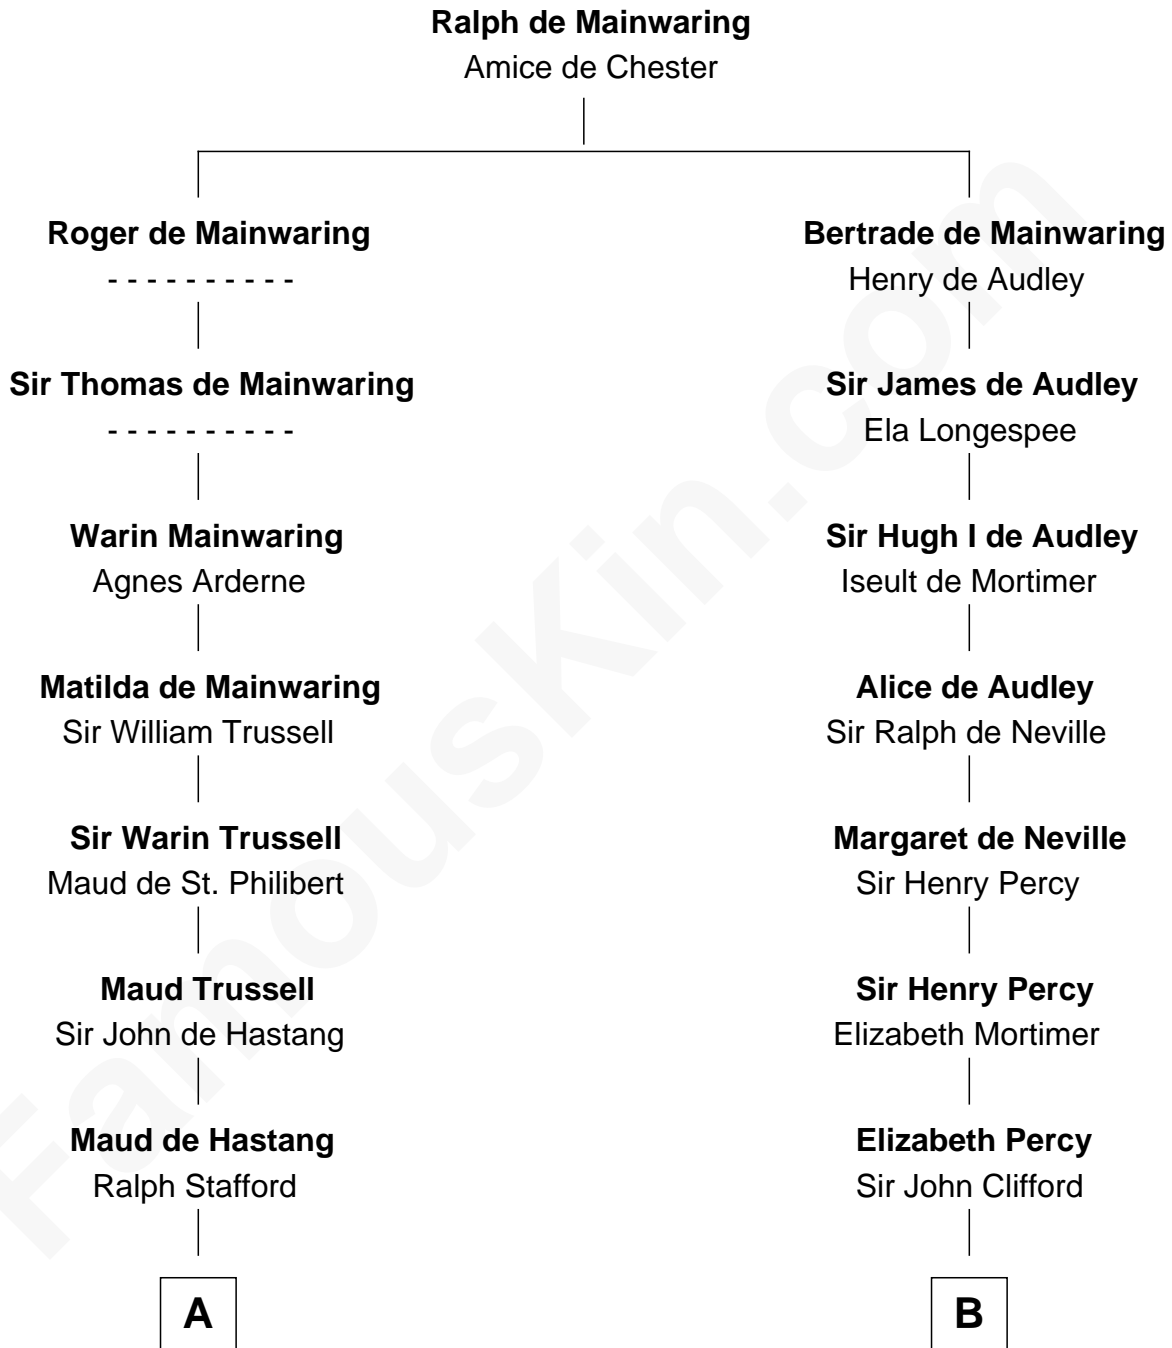

FamousKin.com Relationship Chart of William Greene

2nd Governor of Rhode Island

14th cousin 4 times removed of

Richard More

(c1614 - c1696) Mayflower passenger 1620

MAYFLOWER

C

William Greene
Catharine Greene

William Greene
2nd Governor of Rhode Island

FamousKin.com