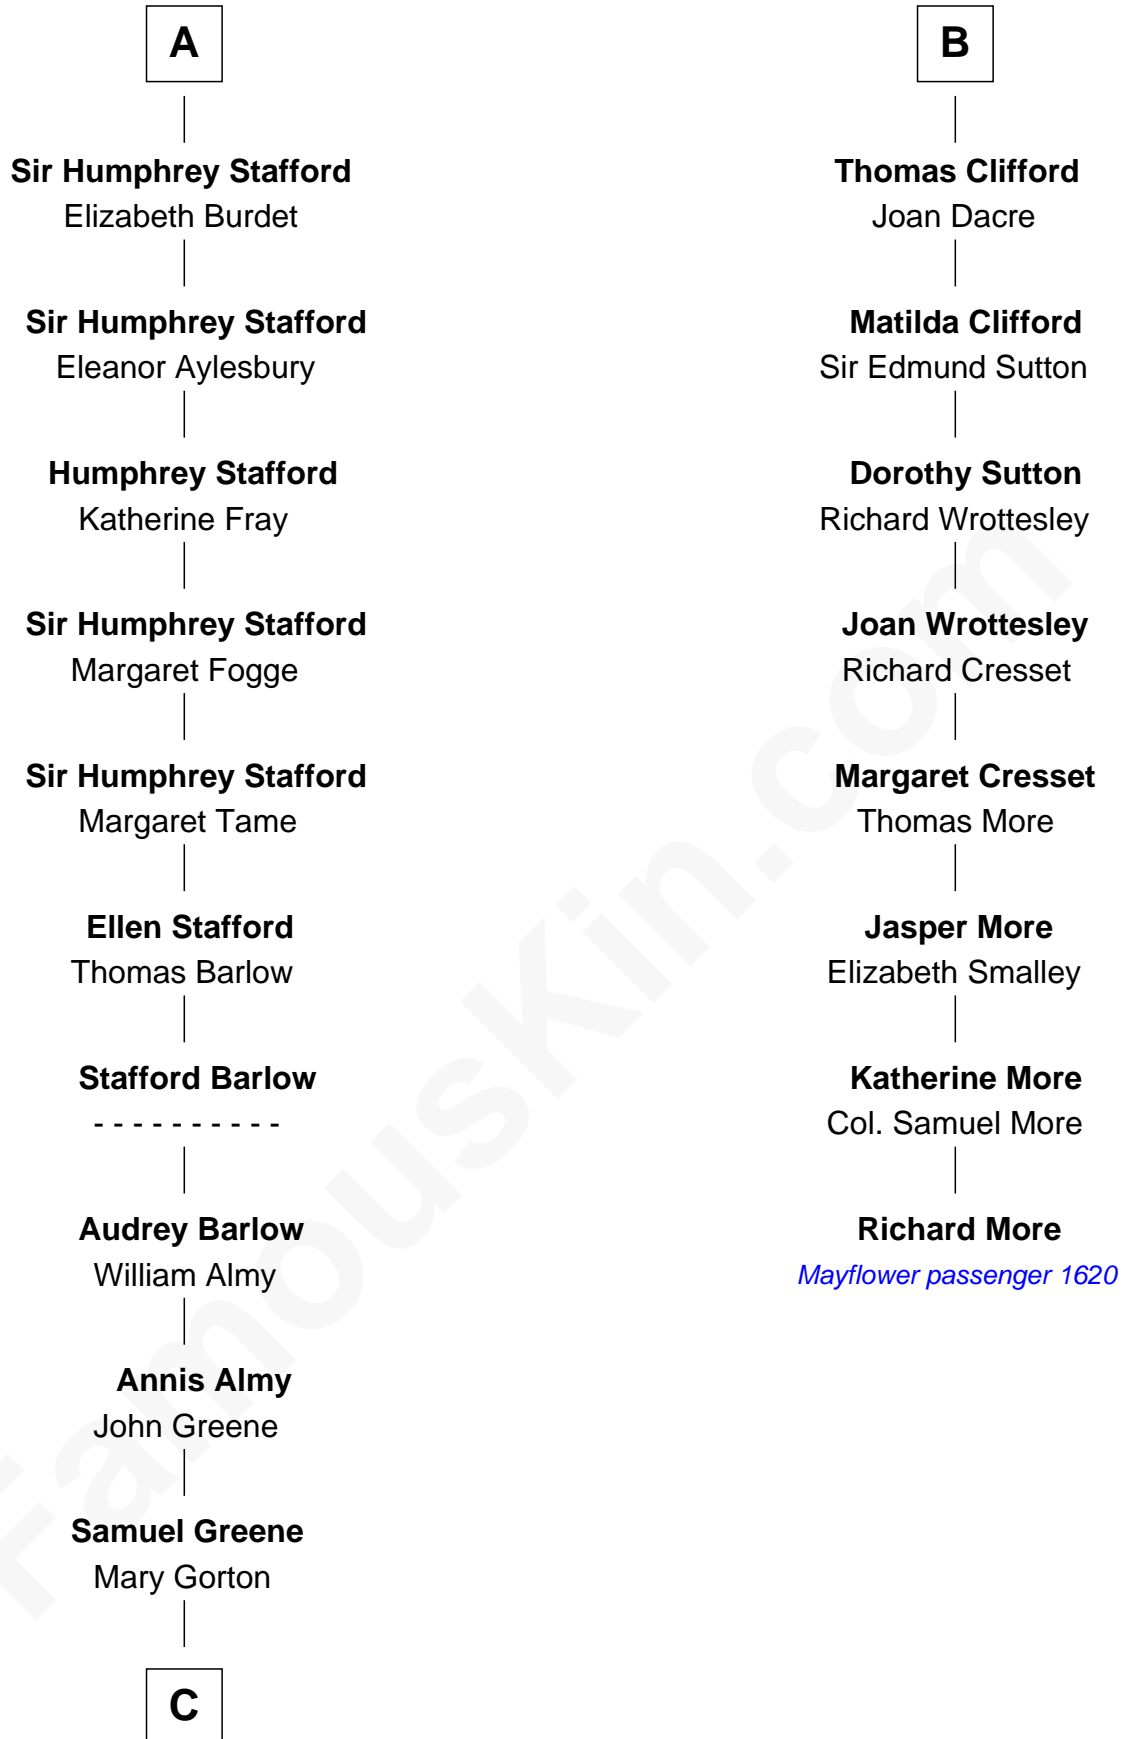

FamousKin.com Relationship Chart of William Greene

2nd Governor of Rhode Island

14th cousin 4 times removed of

Richard More

(c1614 - c1696) Mayflower passenger 1620

MAYFLOWER

C

William Greene
Catharine Greene

William Greene
2nd Governor of Rhode Island

FamousKin.com