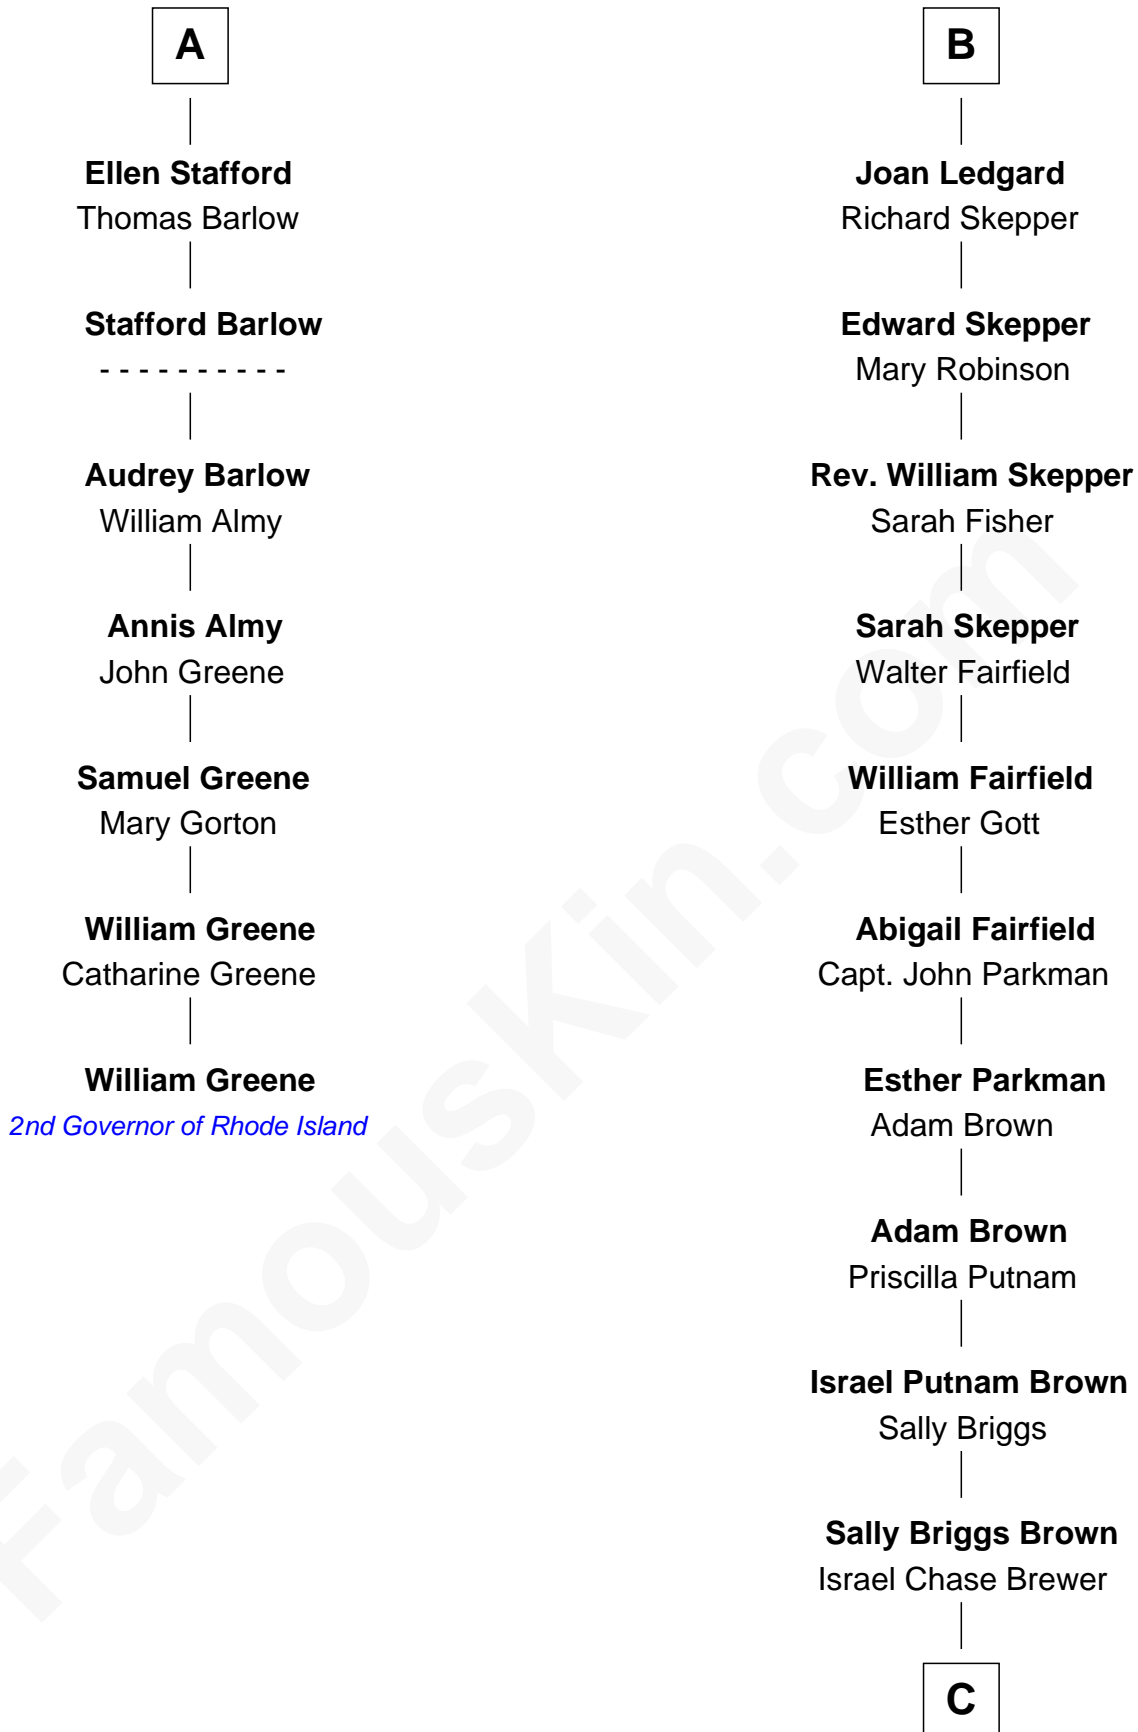

FamousKin.com

Relationship Chart of William Greene

2nd Governor of Rhode Island

13th cousin 6 times removed of

Calvin Coolidge
30th U.S. President

C

Sarah Almeda Brewer
Calvin Galusha Coolidge

Col. John Calvin Coolidge
Victoria Josephine Moor

Calvin Coolidge
30th U.S. President

FamousKin.com