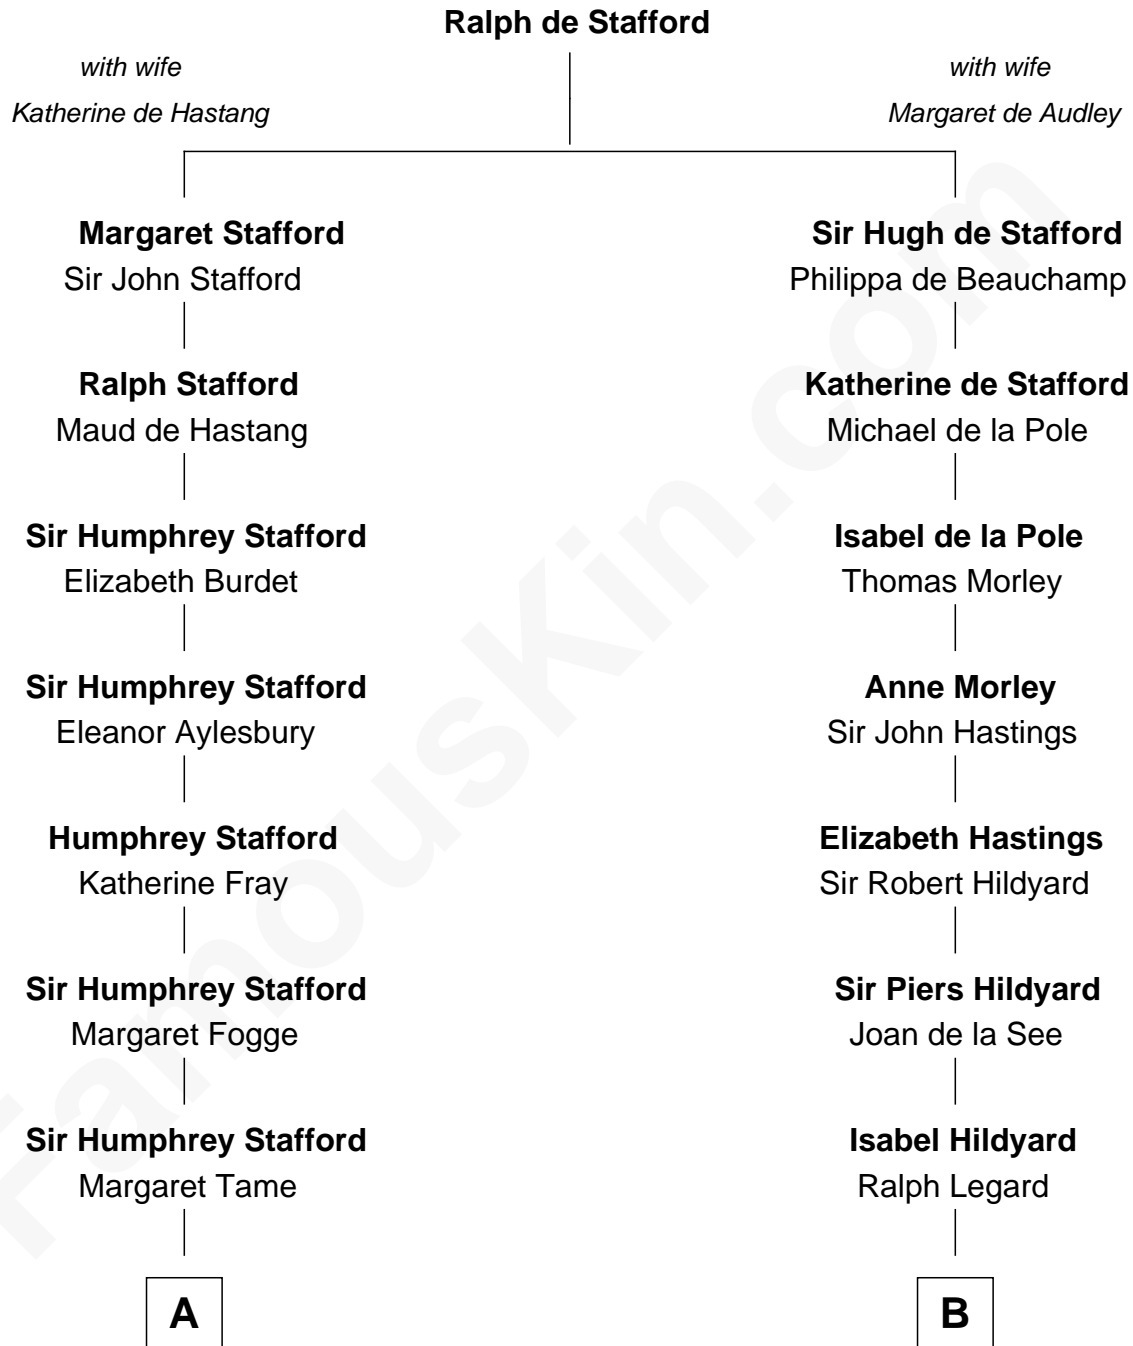

FamousKin.com

Relationship Chart of William Greene

2nd Governor of Rhode Island

13th cousin 6 times removed of

Calvin Coolidge
30th U.S. President

C

Sarah Almeda Brewer
Calvin Galusha Coolidge

Col. John Calvin Coolidge
Victoria Josephine Moor

Calvin Coolidge
30th U.S. President

FamousKin.com