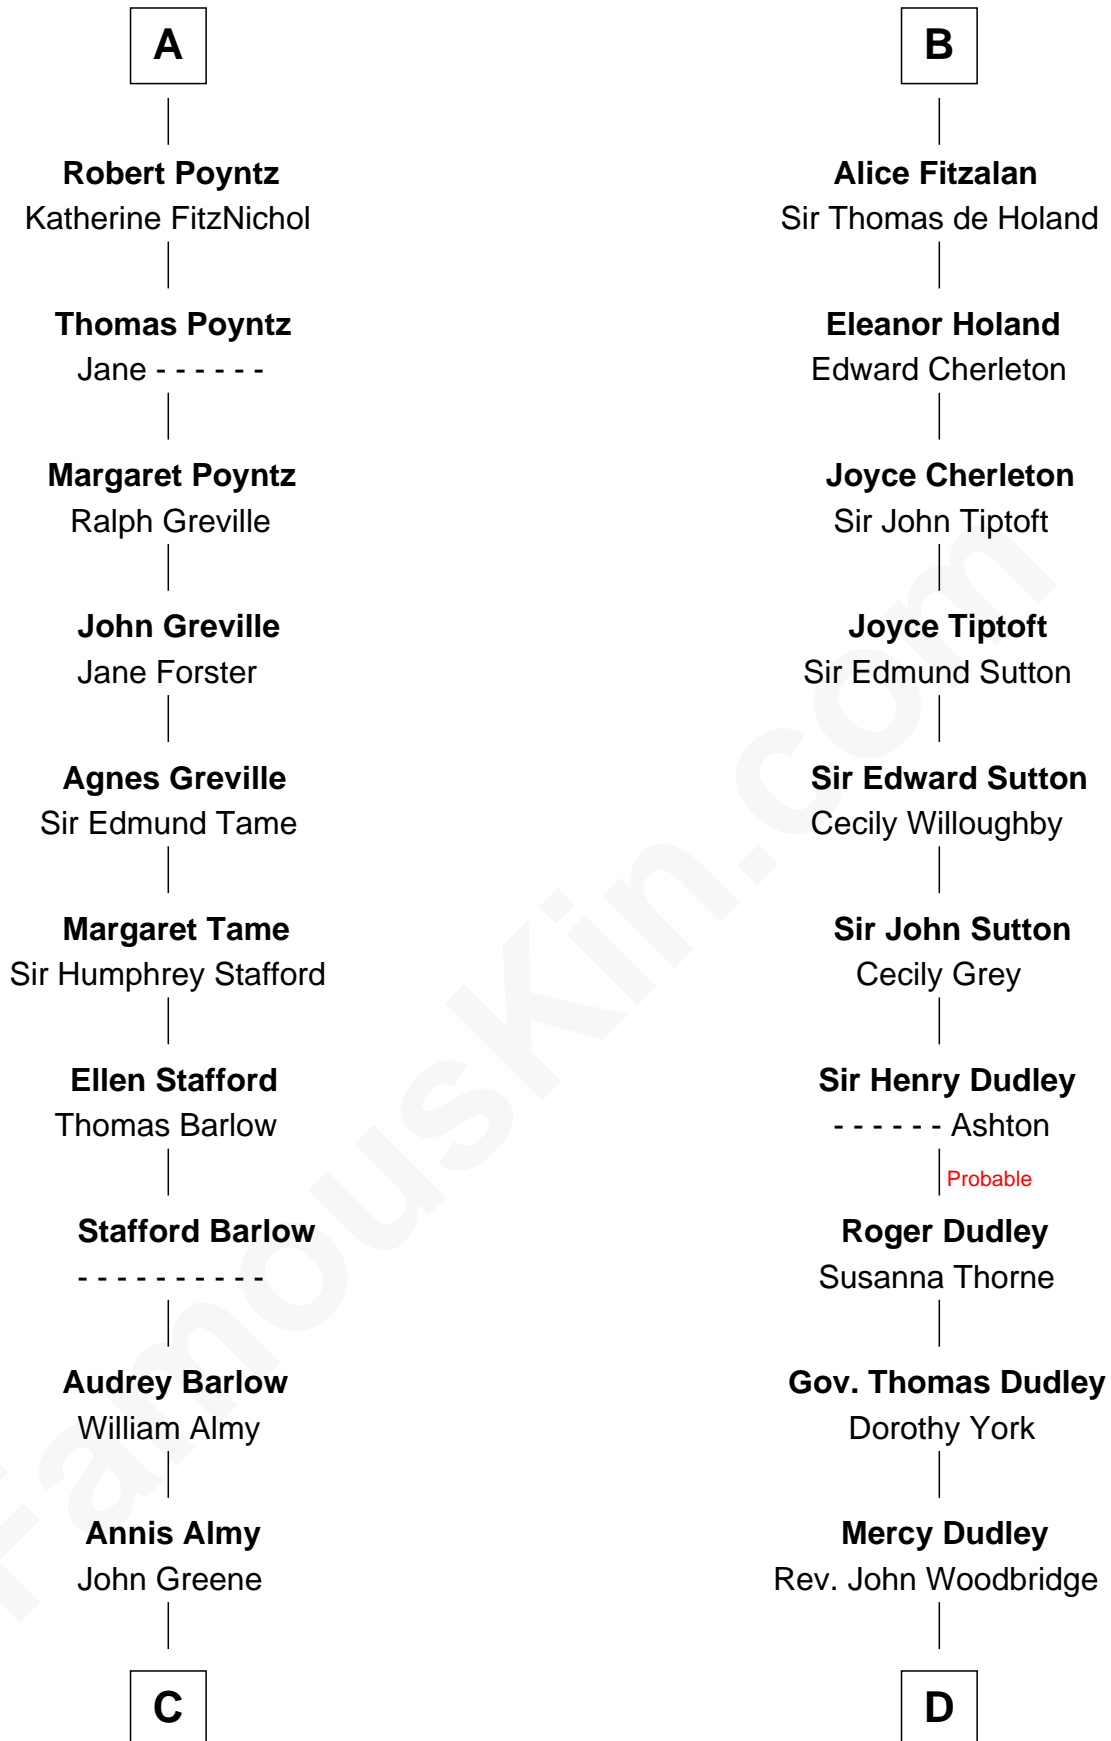

## Relationship Chart of

### William Greene

2nd Governor of Rhode Island

19th cousin 1 time removed of

### Bathsheba (Ruggles) Spooner

First woman executed for murder in U.S. by non-British government

**C**

**Samuel Greene**

Mary Gorton

**William Greene**

Catharine Greene

**William Greene**

**Bathsheba (Ruggles) Spooner**

*First Woman Executed in U.S.*