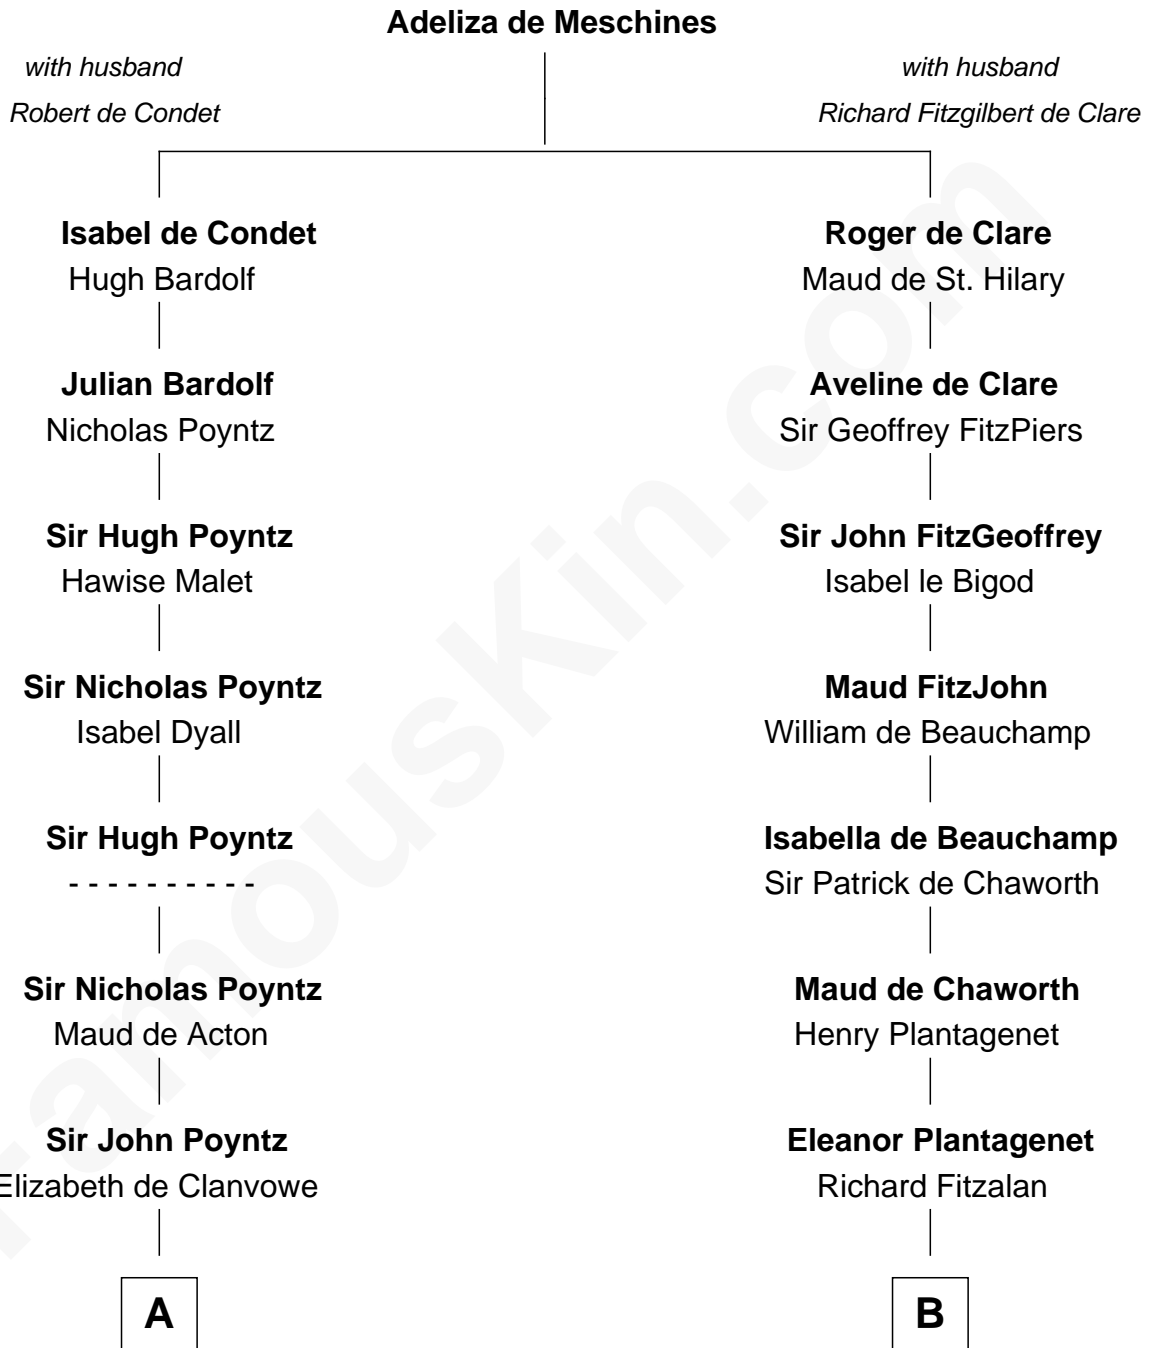

## Relationship Chart of

### William Greene

2nd Governor of Rhode Island

19th cousin 1 time removed of

### Bathsheba (Ruggles) Spooner

First woman executed for murder in U.S. by non-British government

**C**

**Samuel Greene**

Mary Gorton

**William Greene**

Catharine Greene

**William Greene**

**Bathsheba (Ruggles) Spooner**

*First Woman Executed in U.S.*