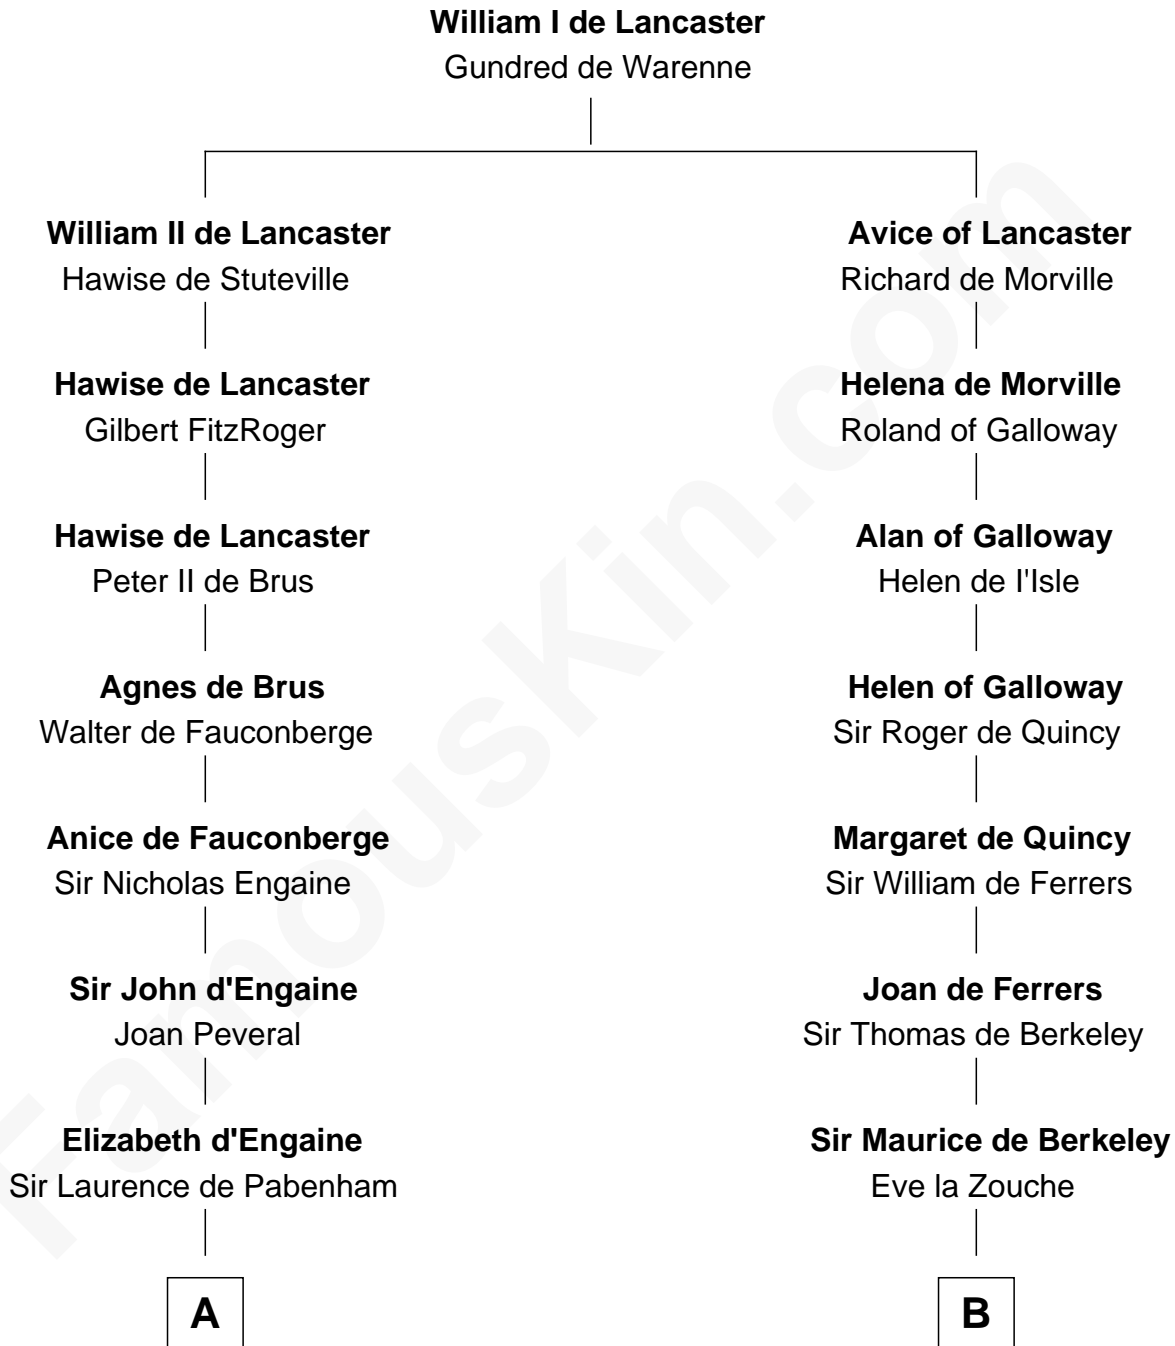

## Relationship Chart of

### William Greene

2nd Governor of Rhode Island

18th cousin 2 times removed of

**Bathsheba (Ruggles) Spooner**

*First woman executed for murder in U.S. by non-British government*

**C**

**William Greene**  
Catharine Greene

**William Greene**  
*2nd Governor of Rhode Island*

**D**

**Martha Woodbridge**  
Samuel Ruggles

**Rev. Timothy Ruggles**  
Mary White

**Timothy Dwight Ruggles**  
Bathsheba Bourne

**Bathsheba (Ruggles) Spooner**  
*First Woman Executed in U.S.*