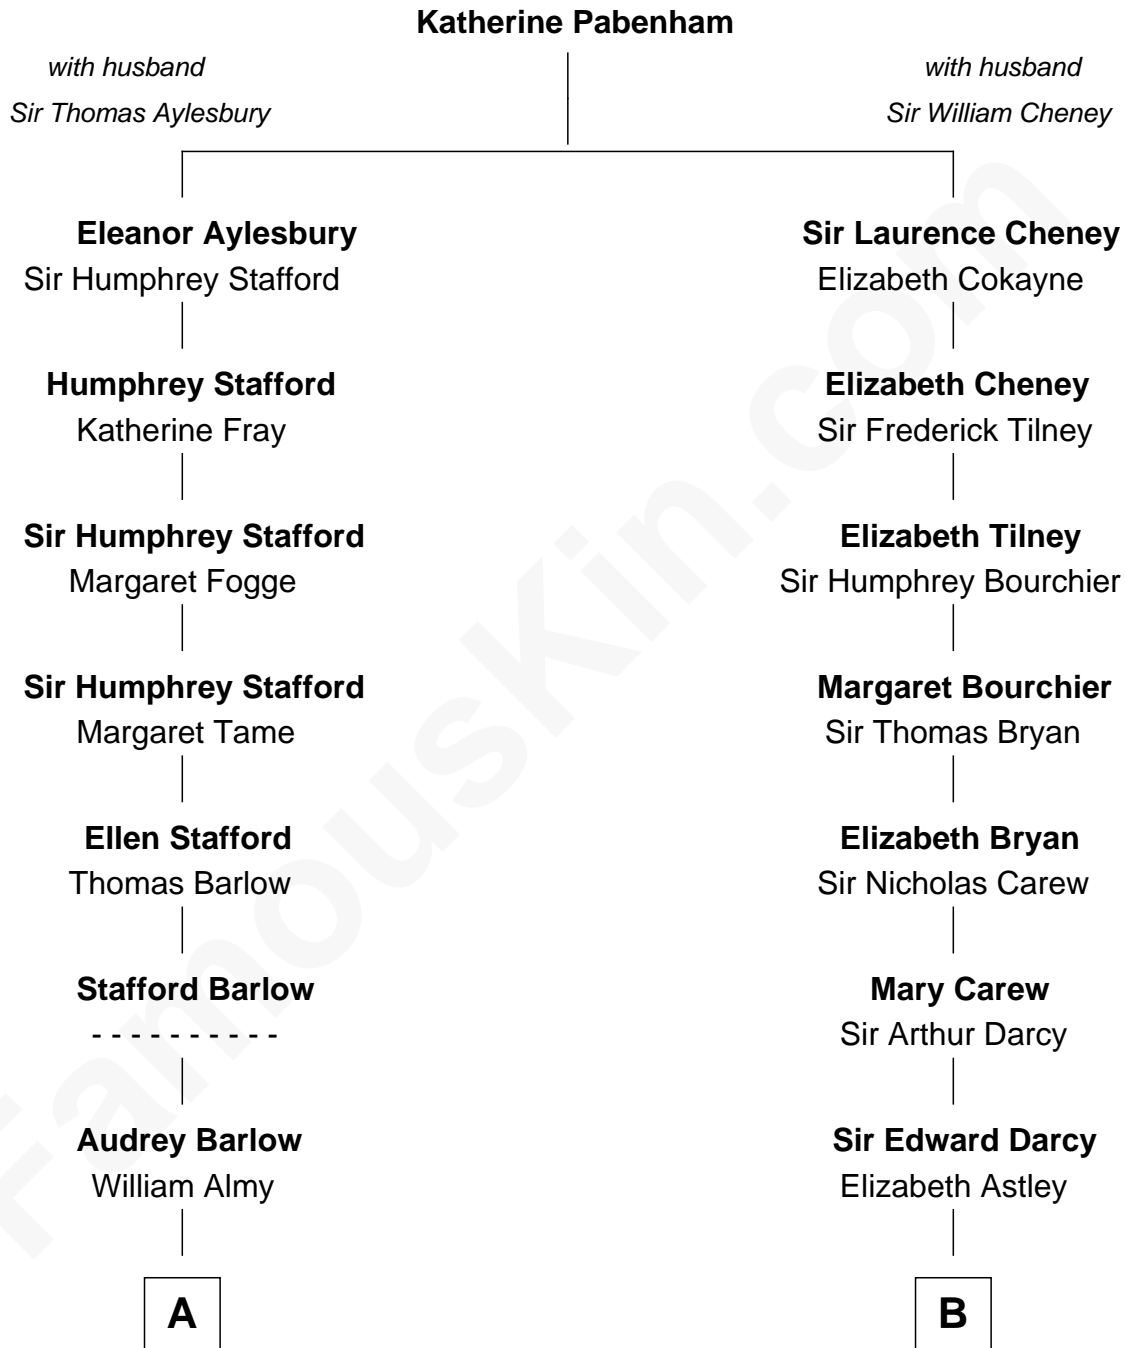

FamousKin.com

Relationship Chart of

William Greene

2nd Governor of Rhode Island

10th cousin 7 times removed of

Norman Rockwell

American Artist

William Greene photo by [Sarnold17](#) (CC BY-SA 3.0)