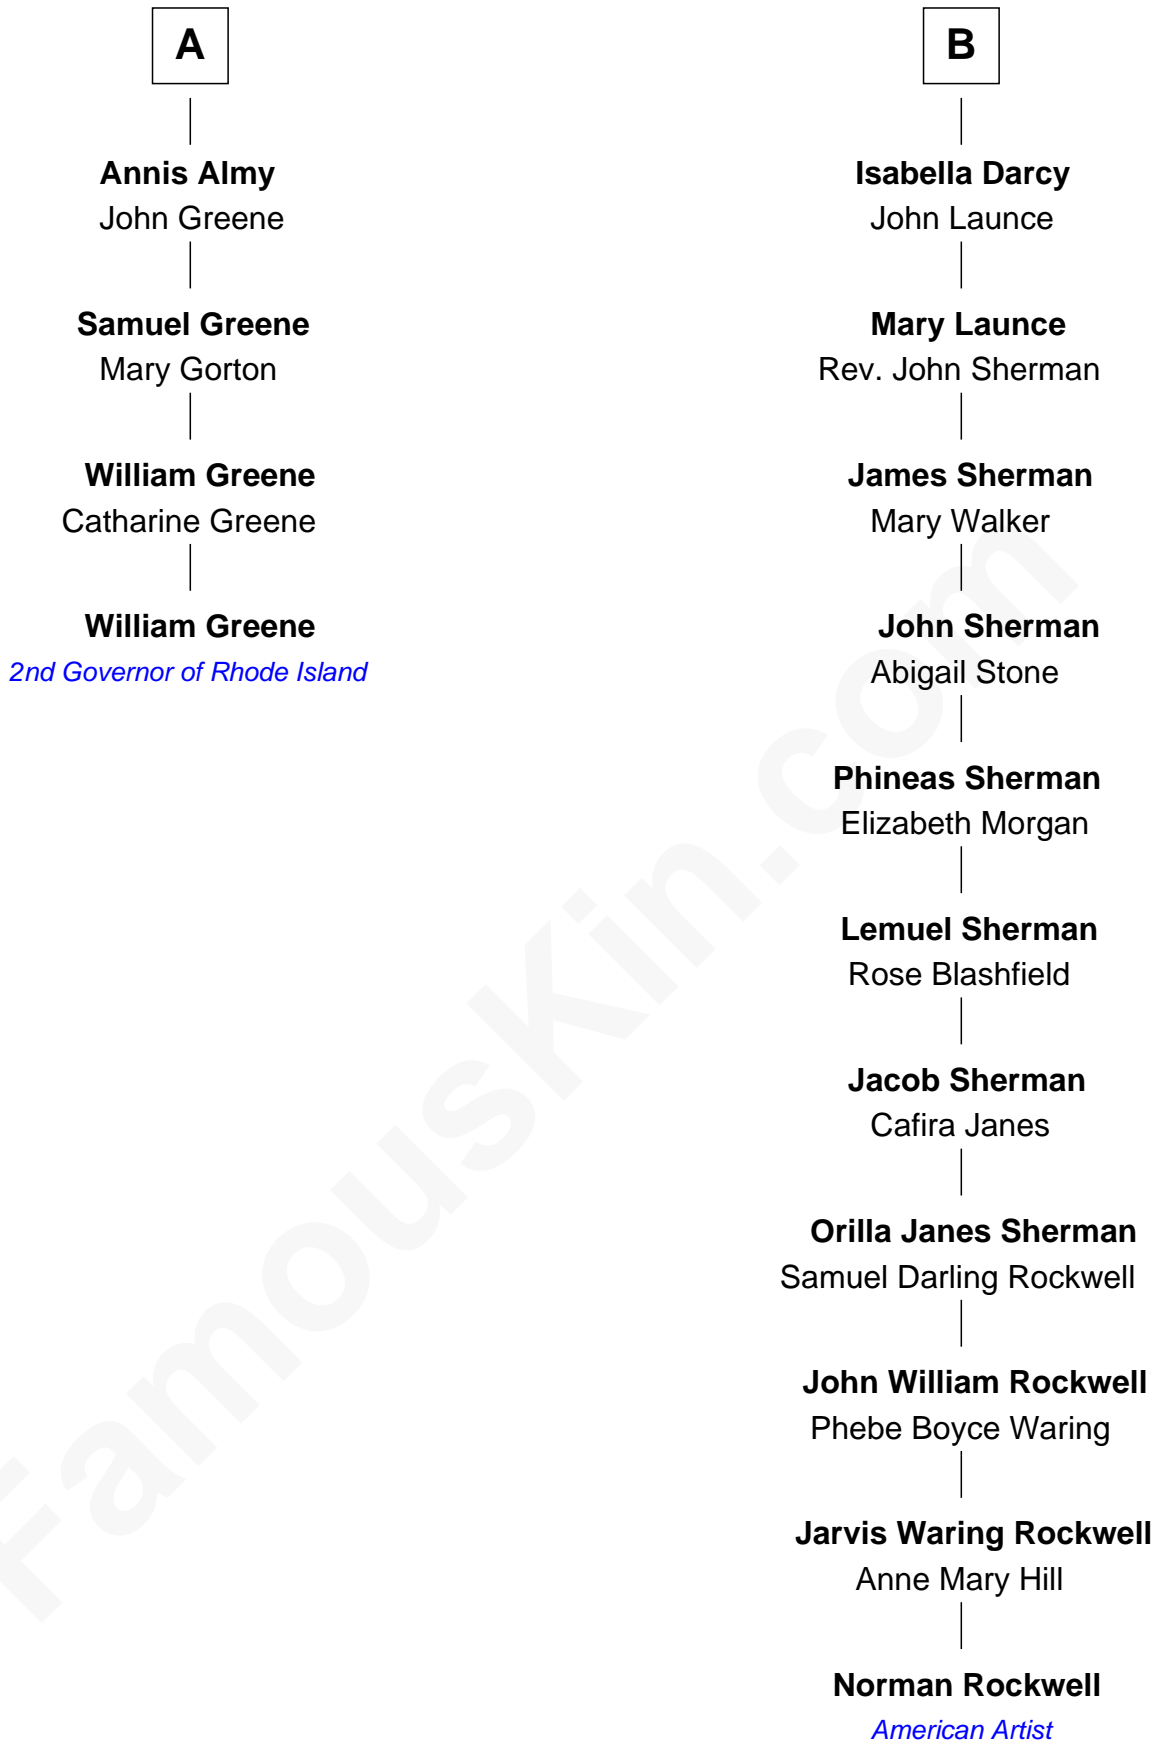

FamousKin.com

Relationship Chart of

William Greene

2nd Governor of Rhode Island

10th cousin 7 times removed of

Norman Rockwell

American Artist

William Greene photo by [Sarnold17](#) (CC BY-SA 3.0)