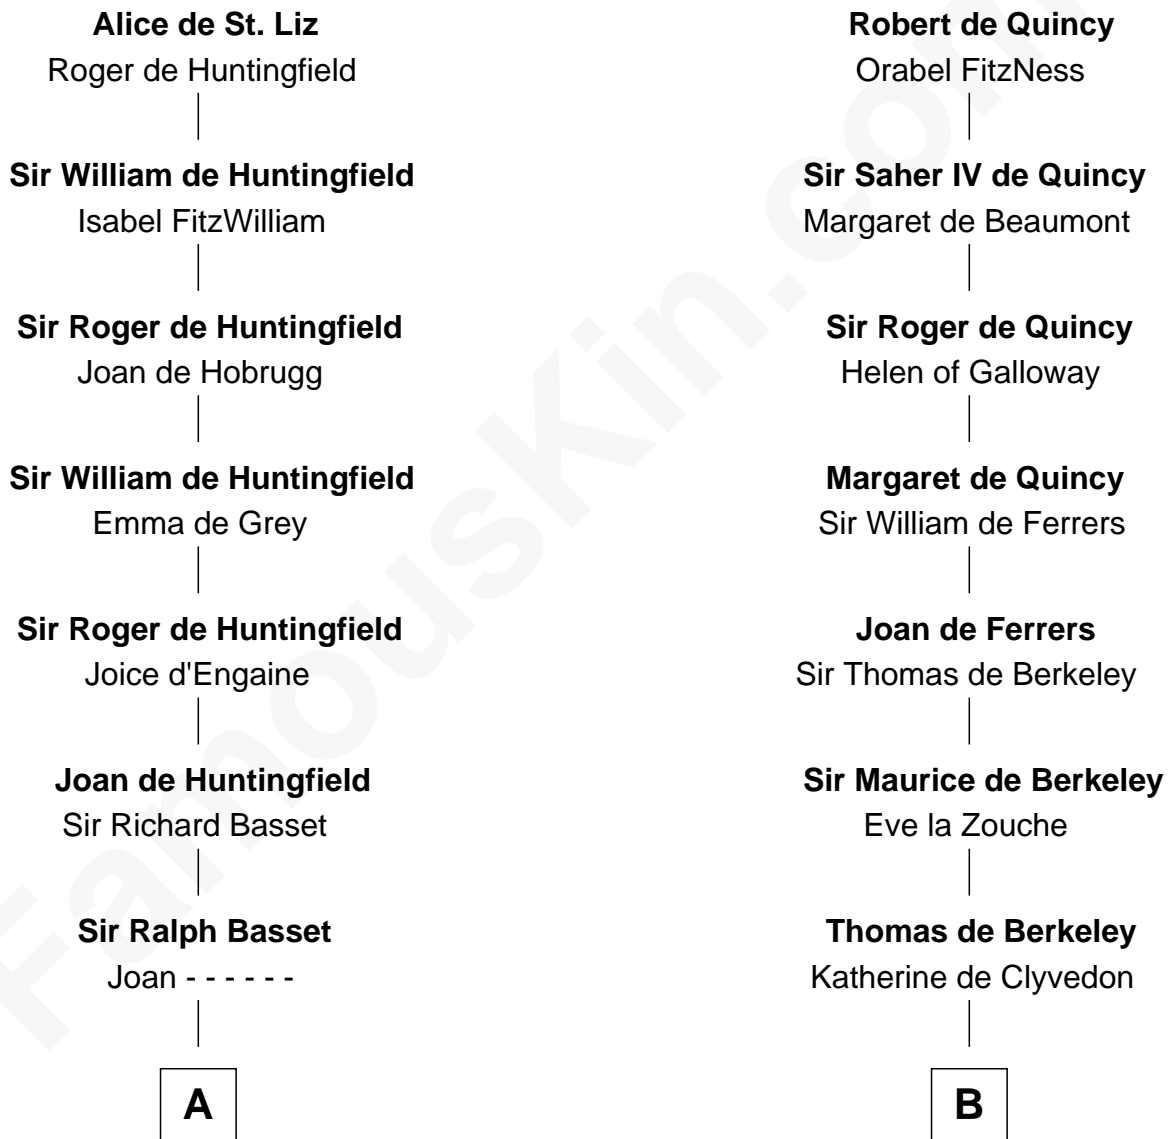

FamousKin.com Relationship Chart of

William Greene

2nd Governor of Rhode Island

20th cousin of

Nicholas Gilman

Signer of the U.S. Constitution

Saher I de Quincy

Maud de St. Liz

C

Annis Almy
John Greene

Samuel Greene
Mary Gorton

William Greene
Catharine Greene

William Greene
2nd Governor of Rhode Island

D

Rev. Nathaniel Rogers
Sarah Purkiss

Elizabeth Rogers
Rev. John Taylor