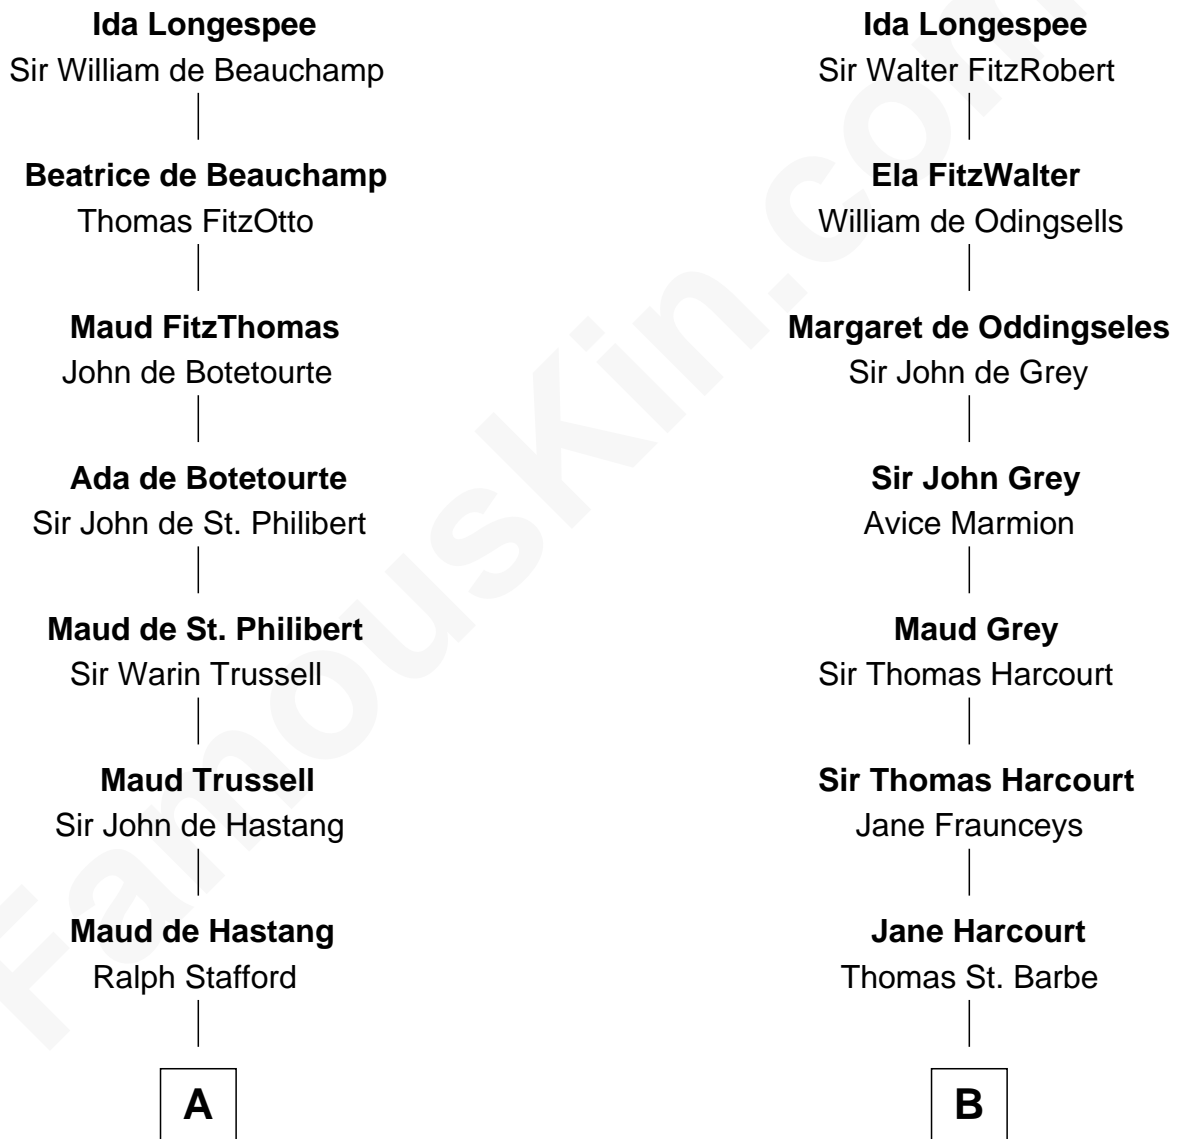

## Relationship Chart of

### William Greene

*2nd Governor of Rhode Island*

18th cousin 3 times removed of

### Tennessee Williams

*Author of A Streetcar Named Desire*

**Sir William Longespee**

Ela of Salisbury

**C**

**William Greene**  
Catharine Greene

**William Greene**  
*2nd Governor of Rhode Island*

**D**