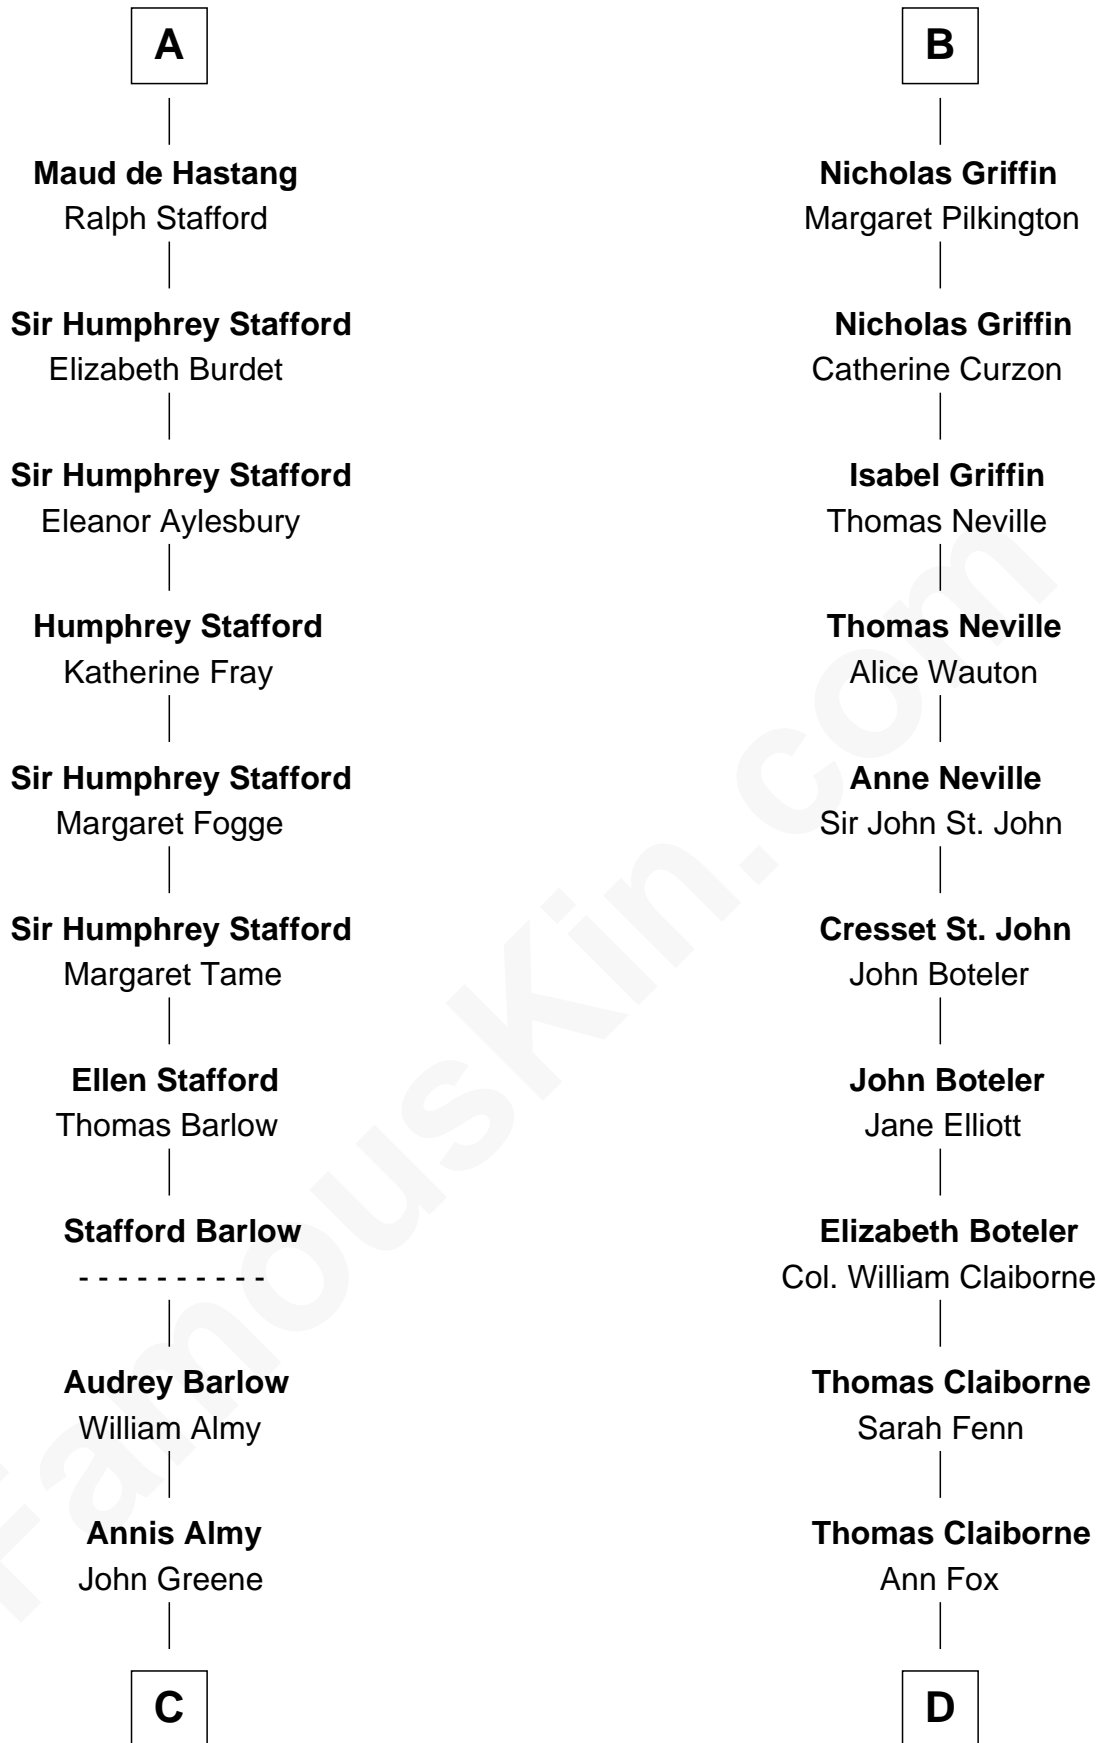

# FamousKin.com Relationship Chart of

**William Greene**

*2nd Governor of Rhode Island*

19th cousin of

**William C. C. Claiborne**

*1st Governor of Louisiana*

**C**

**Samuel Greene**

Mary Gorton

**William Greene**

Catharine Greene

**William Greene**

*2nd Governor of Rhode Island*

**D**

**Nathaniel Claiborne**

Jane Cole

**William Claiborne**

Mary Leigh

**William C. C. Claiborne**

*1st Governor of Louisiana*

FamousKin.com