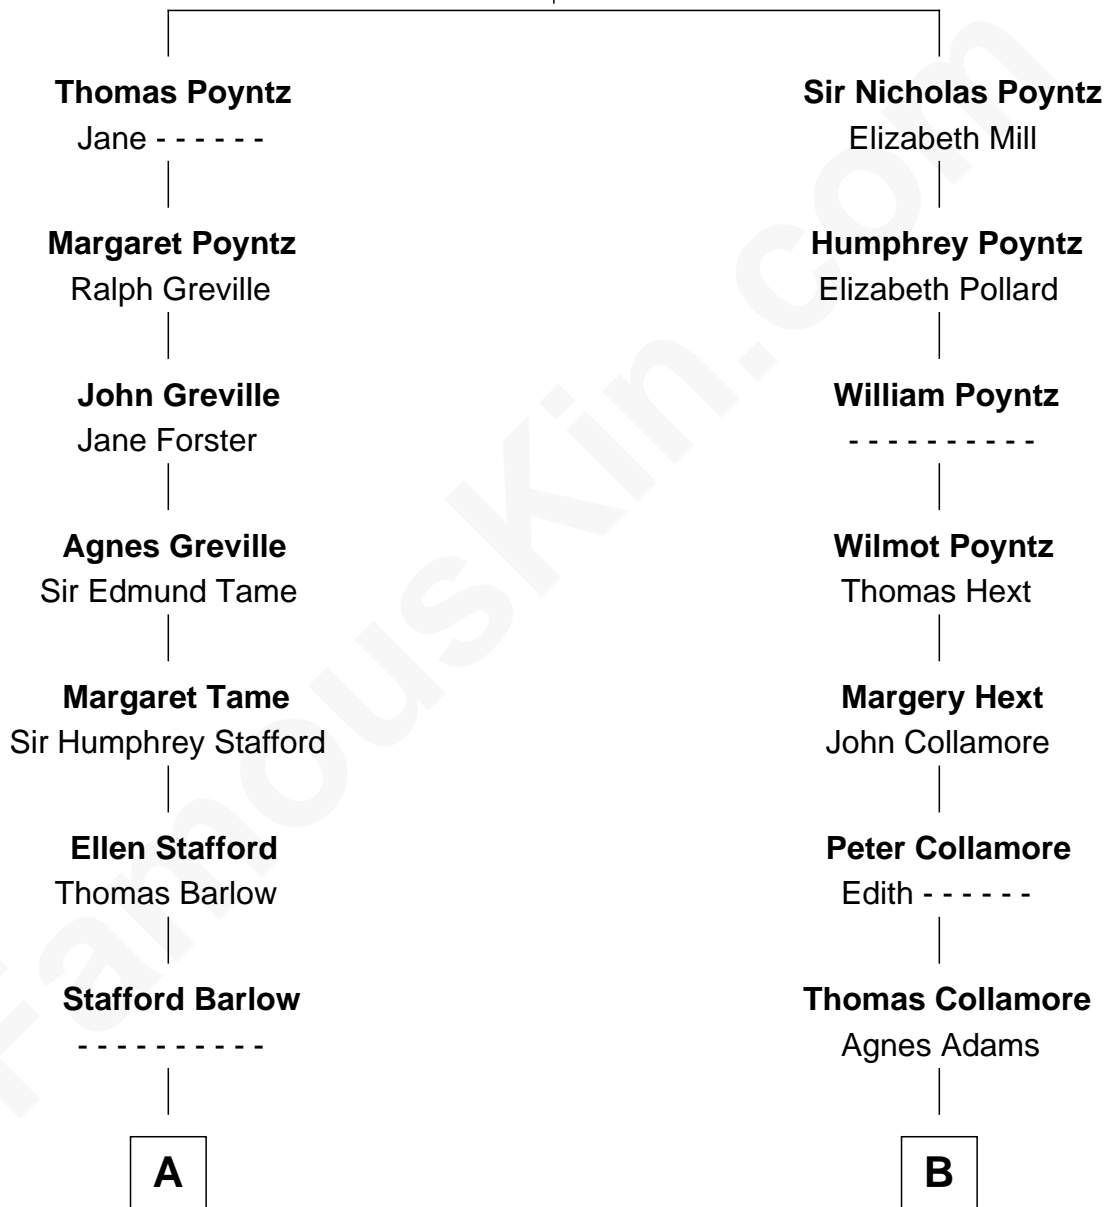

# FamousKin.com Relationship Chart of

**William Greene**

*2nd Governor of Rhode Island*

11th cousin 8 times removed of

**Bill Gates**

*Founder of Microsoft*

**Robert Poyntz**  
Katherine FitzNichol

**C**

**James Willard Maxwell**

Adelle Thompson

**Mary A. Maxwell**

William Henry Gates

**Bill Gates**

*Founder of Microsoft*

FamousKin.com