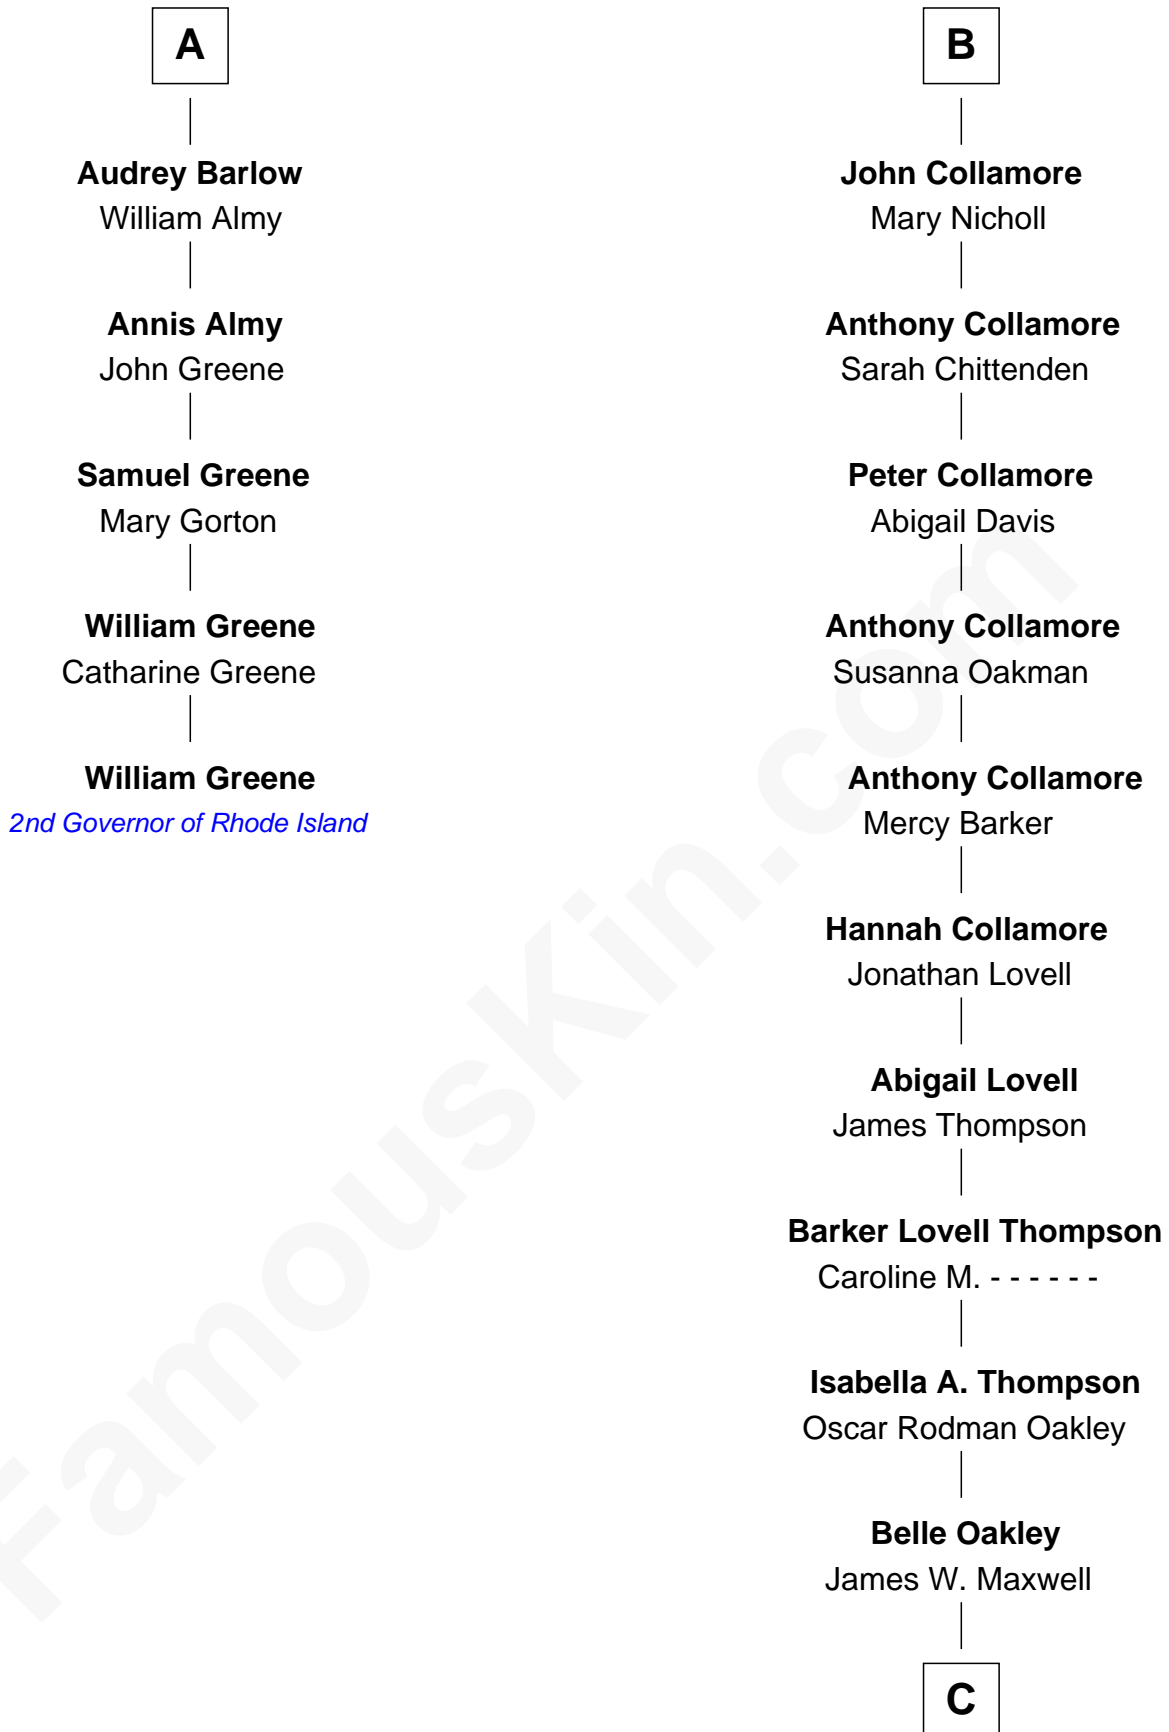

# FamousKin.com Relationship Chart of

**William Greene**

*2nd Governor of Rhode Island*

11th cousin 8 times removed of

**Bill Gates**

*Founder of Microsoft*

**Robert Poyntz**  
Katherine FitzNichol

**C**

**James Willard Maxwell**

Adelle Thompson

**Mary A. Maxwell**

William Henry Gates

**Bill Gates**

*Founder of Microsoft*

FamousKin.com