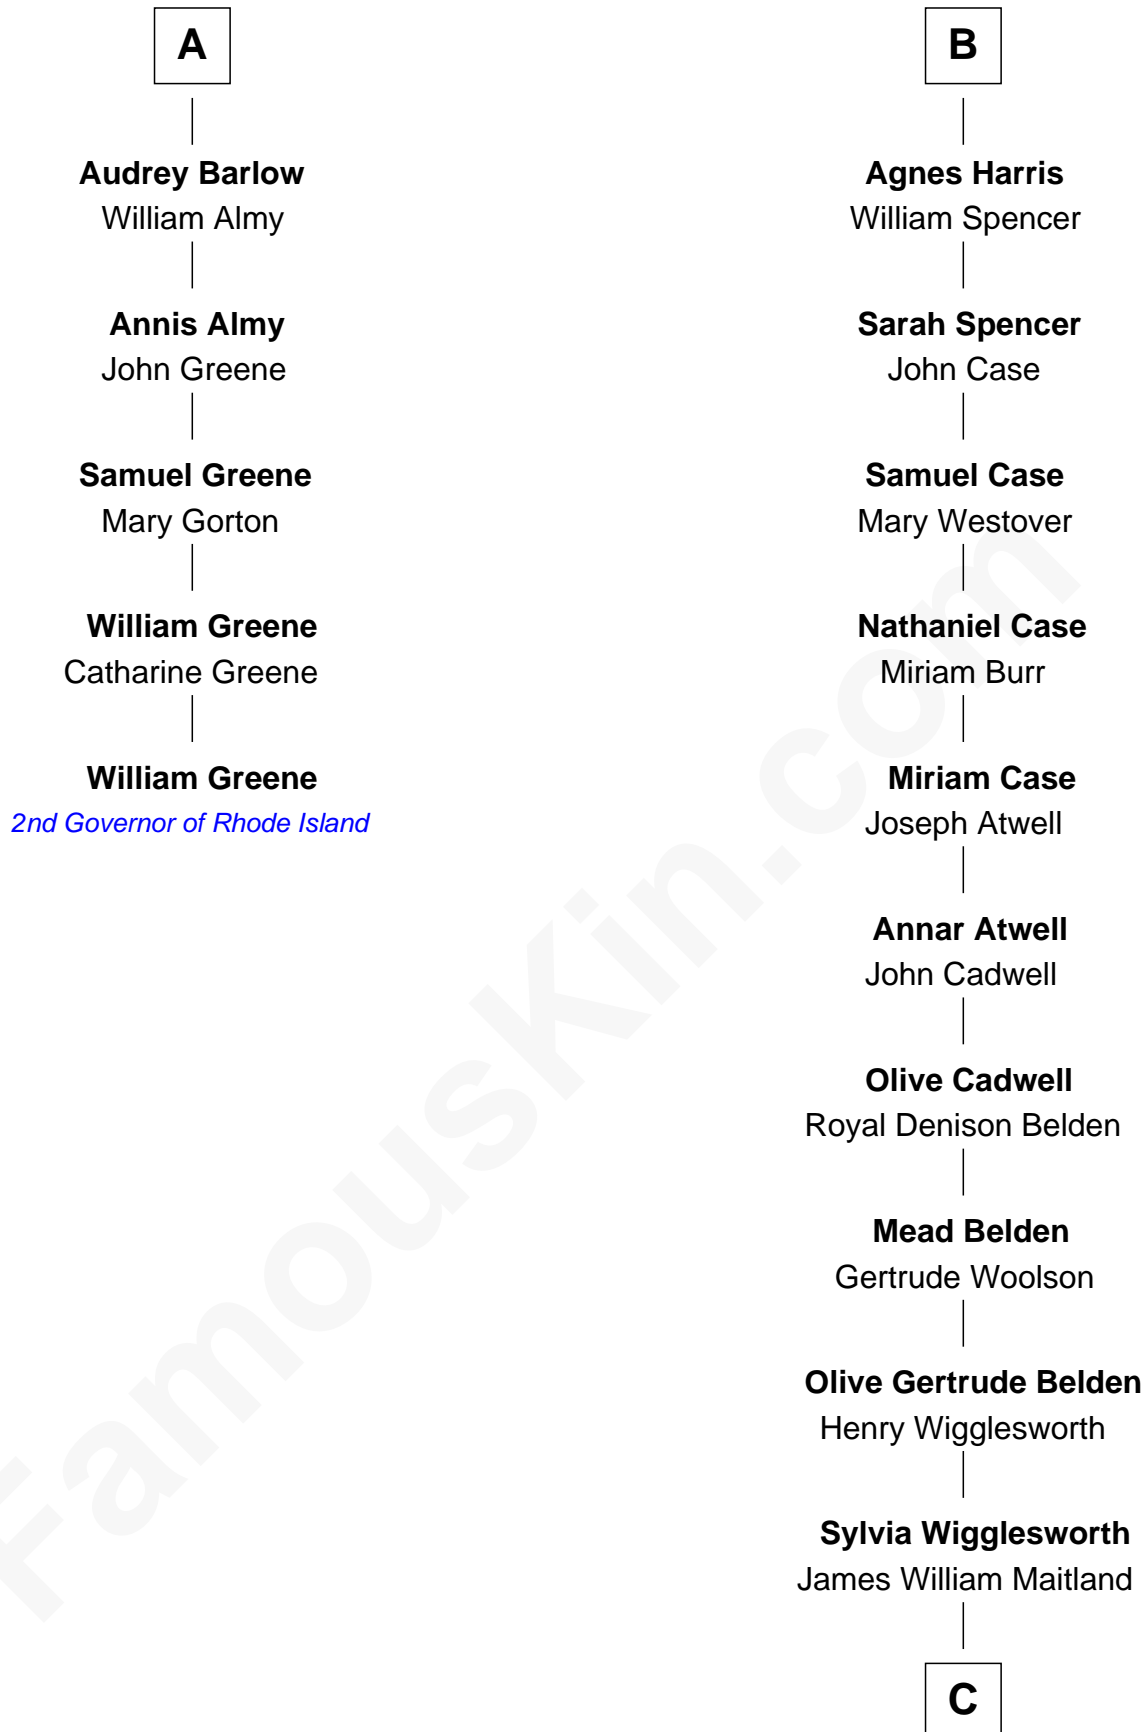

FamousKin.com Relationship Chart of

William Greene

2nd Governor of Rhode Island

11th cousin 7 times removed of

Howard Dean

79th Governor of Vermont

C

Andrea Belden Maitland

Howard Brush Dean

Howard Dean

79th Governor of Vermont

FamousKin.com