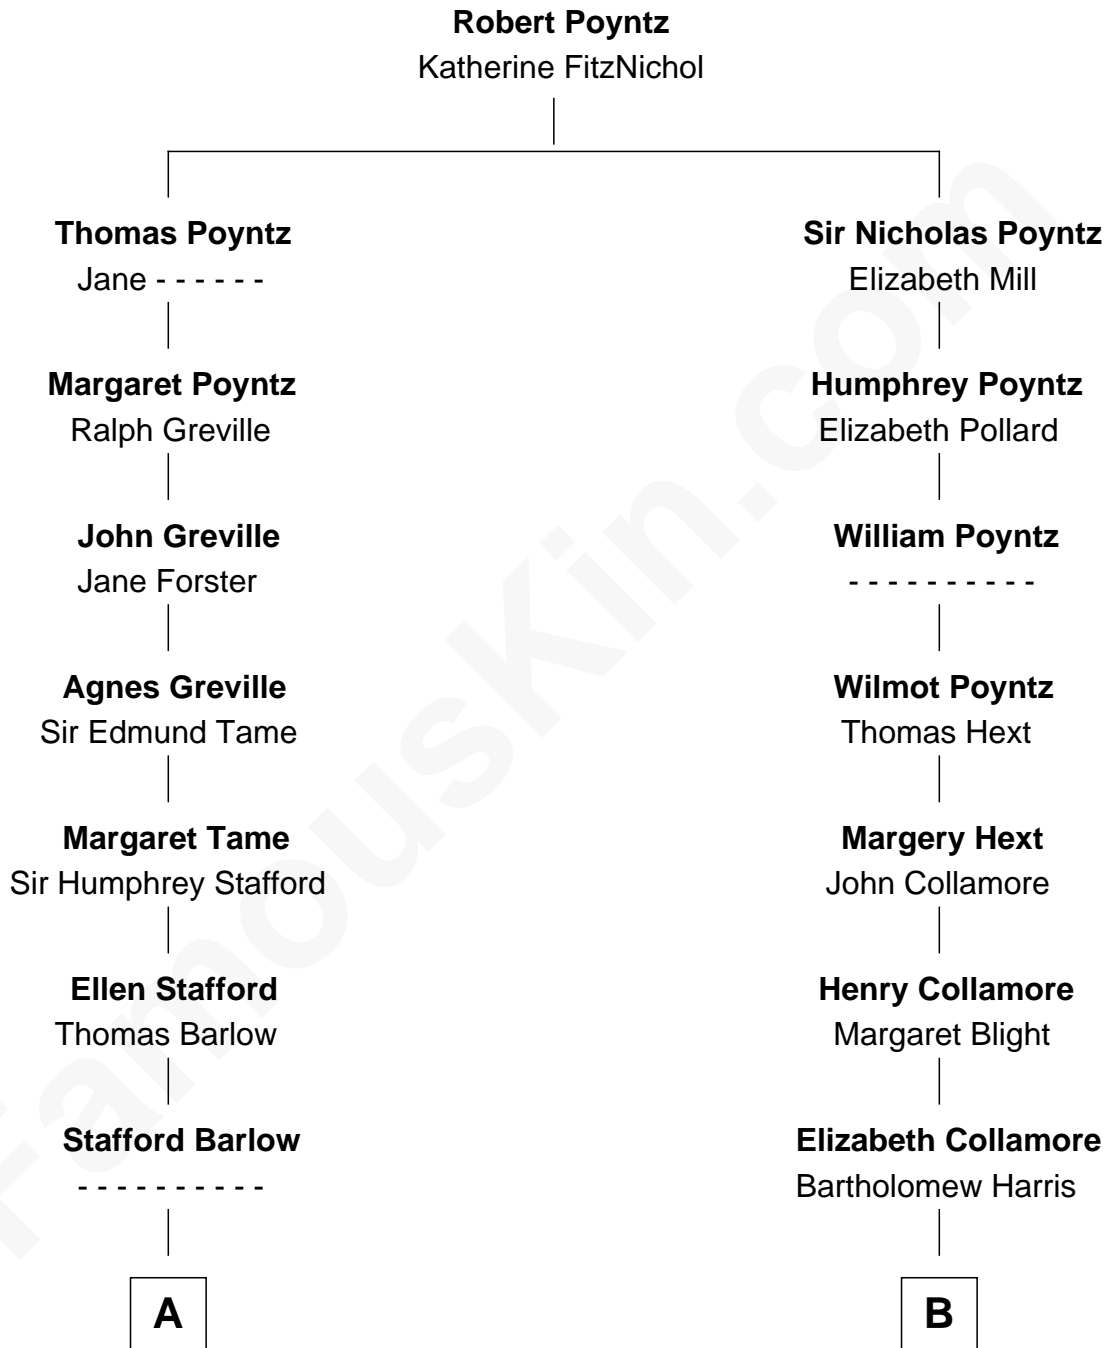

FamousKin.com Relationship Chart of

William Greene

2nd Governor of Rhode Island

11th cousin 7 times removed of

Howard Dean

79th Governor of Vermont

C

Andrea Belden Maitland

Howard Brush Dean

Howard Dean

79th Governor of Vermont

FamousKin.com