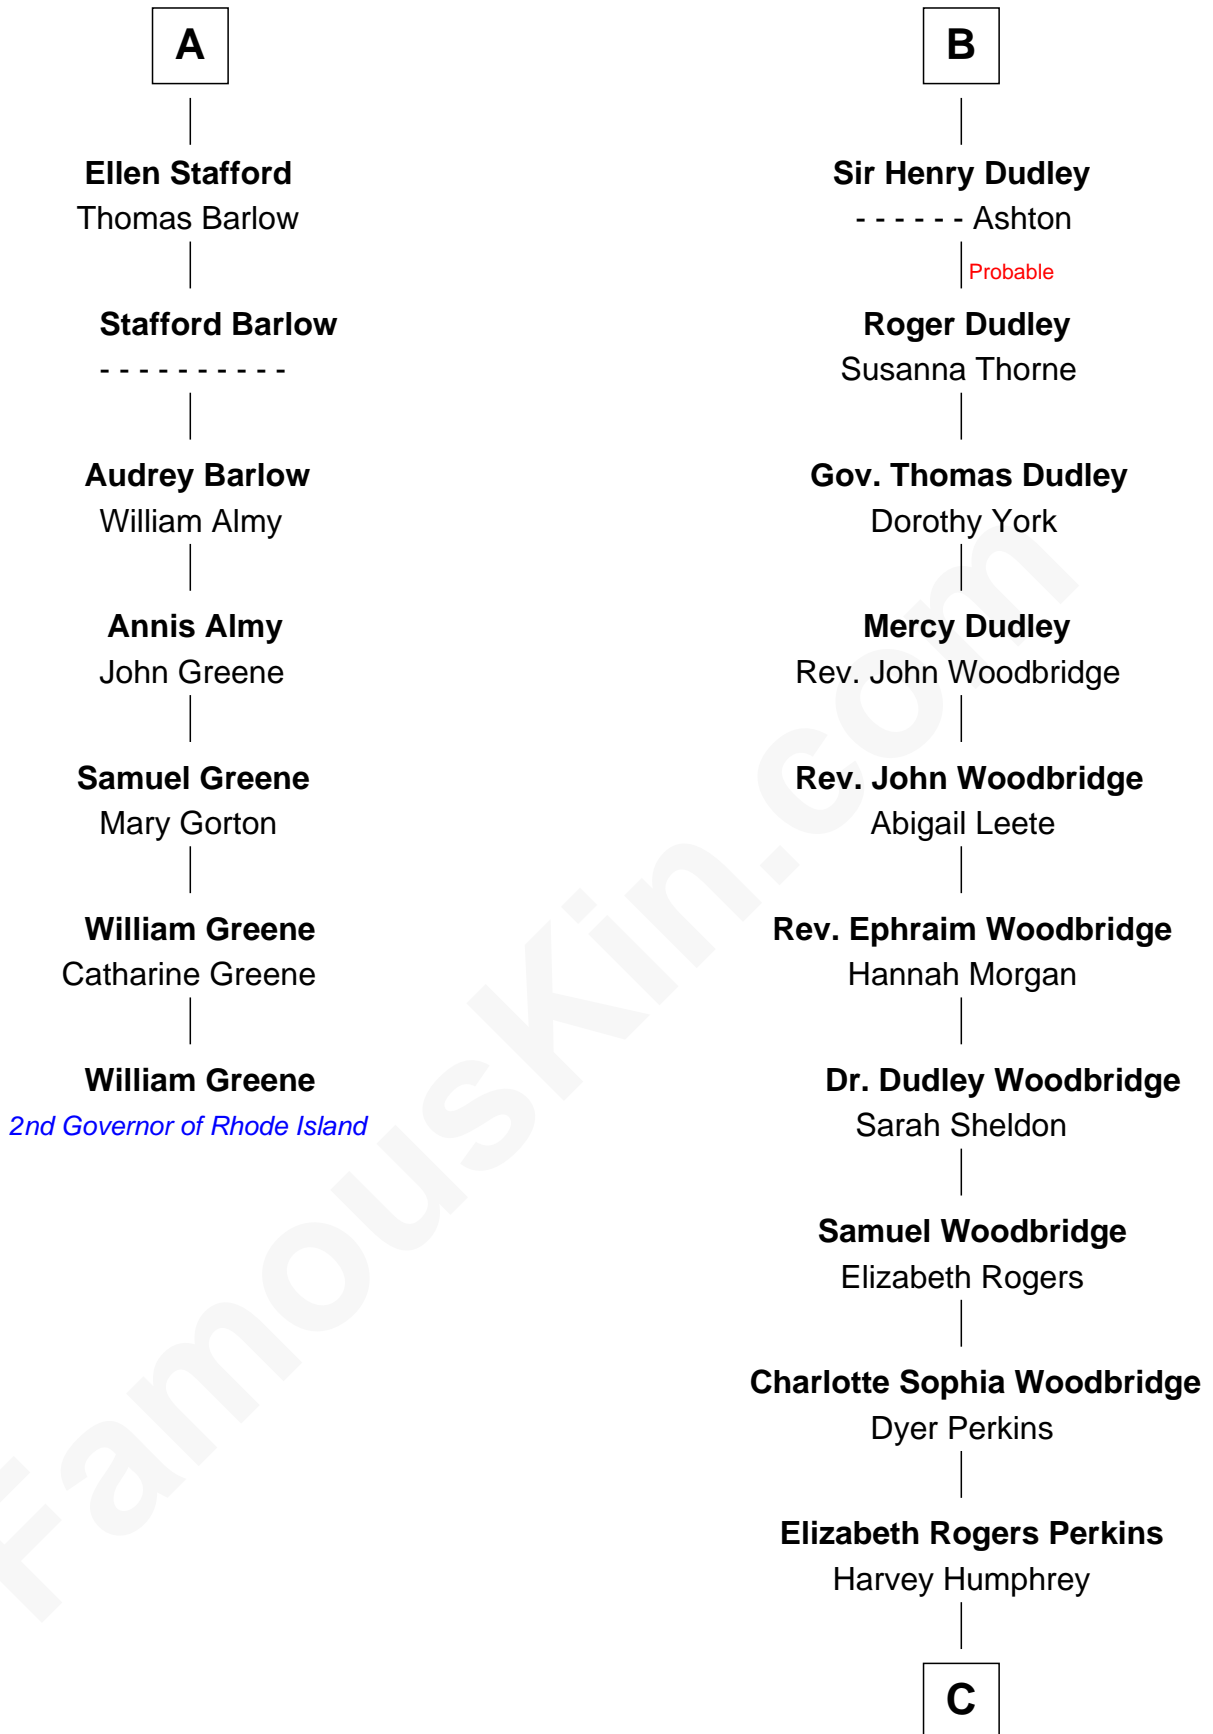

FamousKin.com Relationship Chart of

William Greene

2nd Governor of Rhode Island

13th cousin 6 times removed of

Humphrey Bogart

Movie Actor

C

John Perkins Humphrey

Frances Dewey Churchill

Maud Humphrey

Dr. Belmont Deforest Bogart

Humphrey Bogart

Movie Actor

FamousKin.com