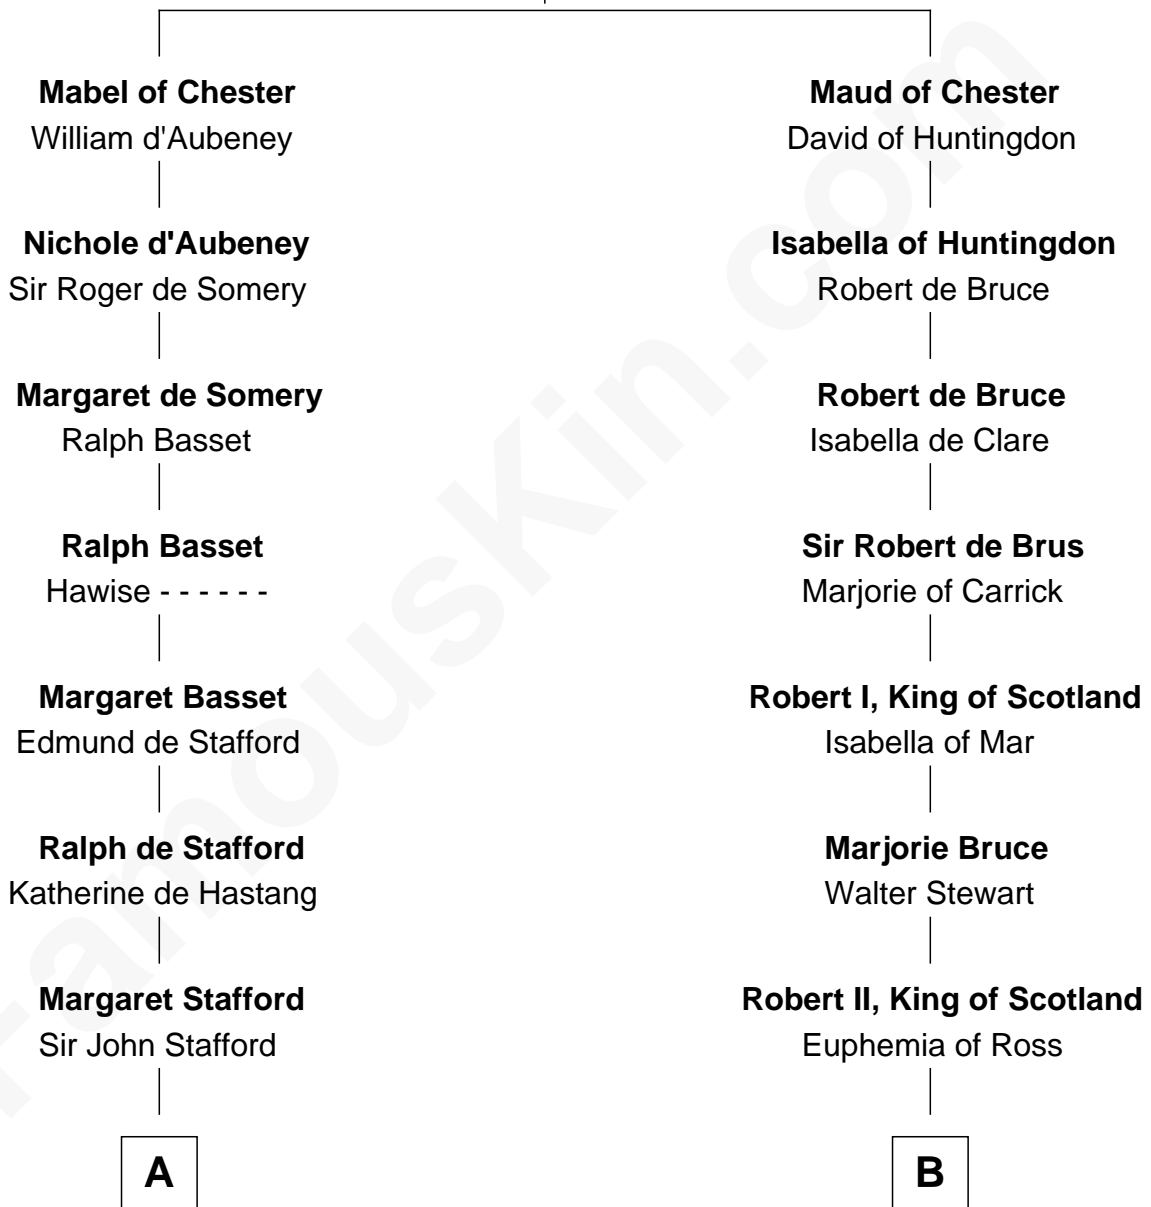

FamousKin.com Relationship Chart of

William Greene

2nd Governor of Rhode Island

18th cousin 1 time removed of

Patrick Henry

1st and 6th Governor of Virginia

Hugh de Kevelioc
Bertrade de Montfort

C

Samuel Greene

Mary Gorton

William Greene

Catharine Greene

William Greene

2nd Governor of Rhode Island

D

John Henry

Mrs. Sarah Winston Syme

Patrick Henry

1st & 6th Gov. of Virginia

FamousKin.com