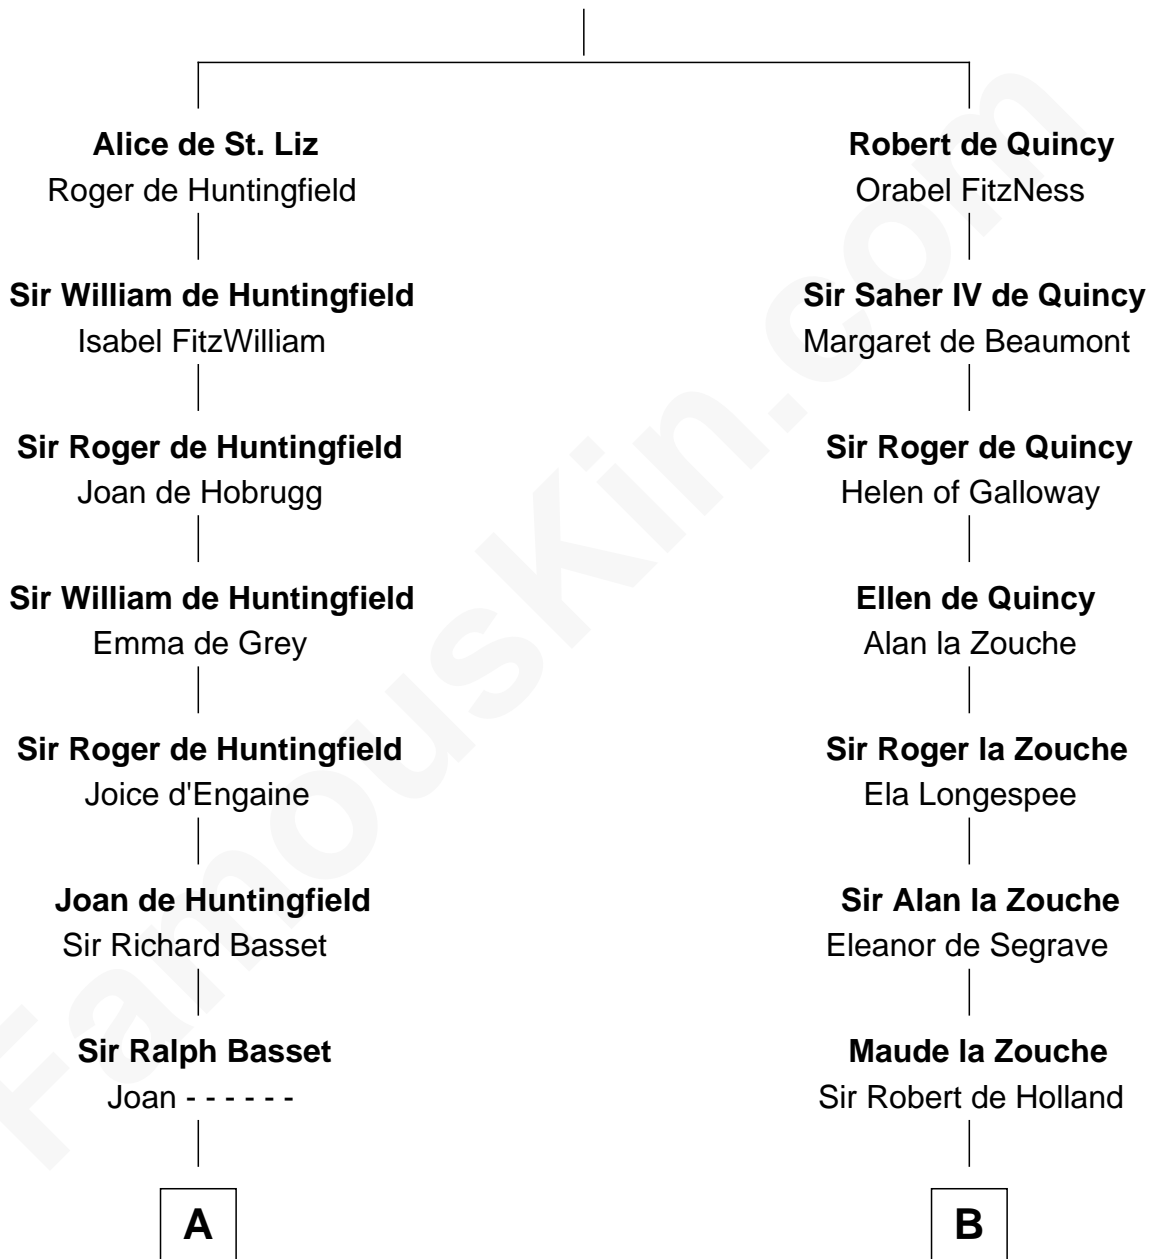

FamousKin.com

Relationship Chart of

William Greene

2nd Governor of Rhode Island

19th cousin 1 time removed of

Patrick Henry

1st and 6th Governor of Virginia

Saher I de Quincy

Maud de St. Liz

C

Annis Almy
John Greene

Samuel Greene
Mary Gorton

William Greene
Catharine Greene

William Greene
2nd Governor of Rhode Island

D

Jean Robertson
Alexander Henry