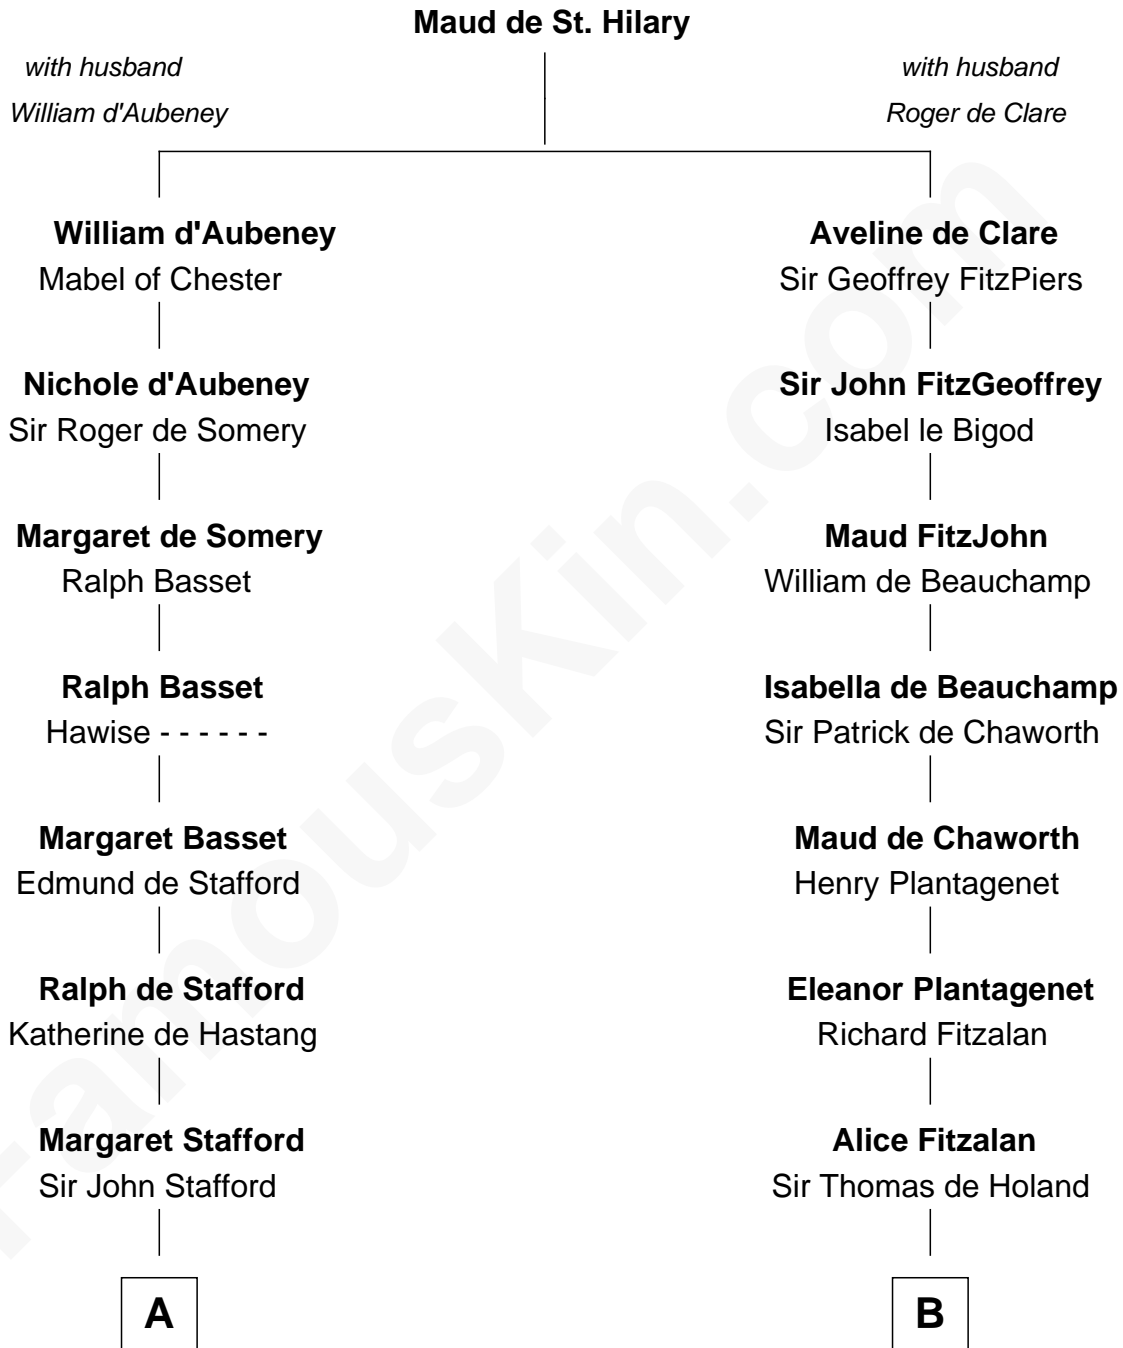

FamousKin.com

Relationship Chart of

William Greene

2nd Governor of Rhode Island

17th cousin 2 times removed of

Patrick Henry

1st and 6th Governor of Virginia

C

—
Samuel Greene

Mary Gorton

—
William Greene

Catharine Greene

—
William Greene

2nd Governor of Rhode Island