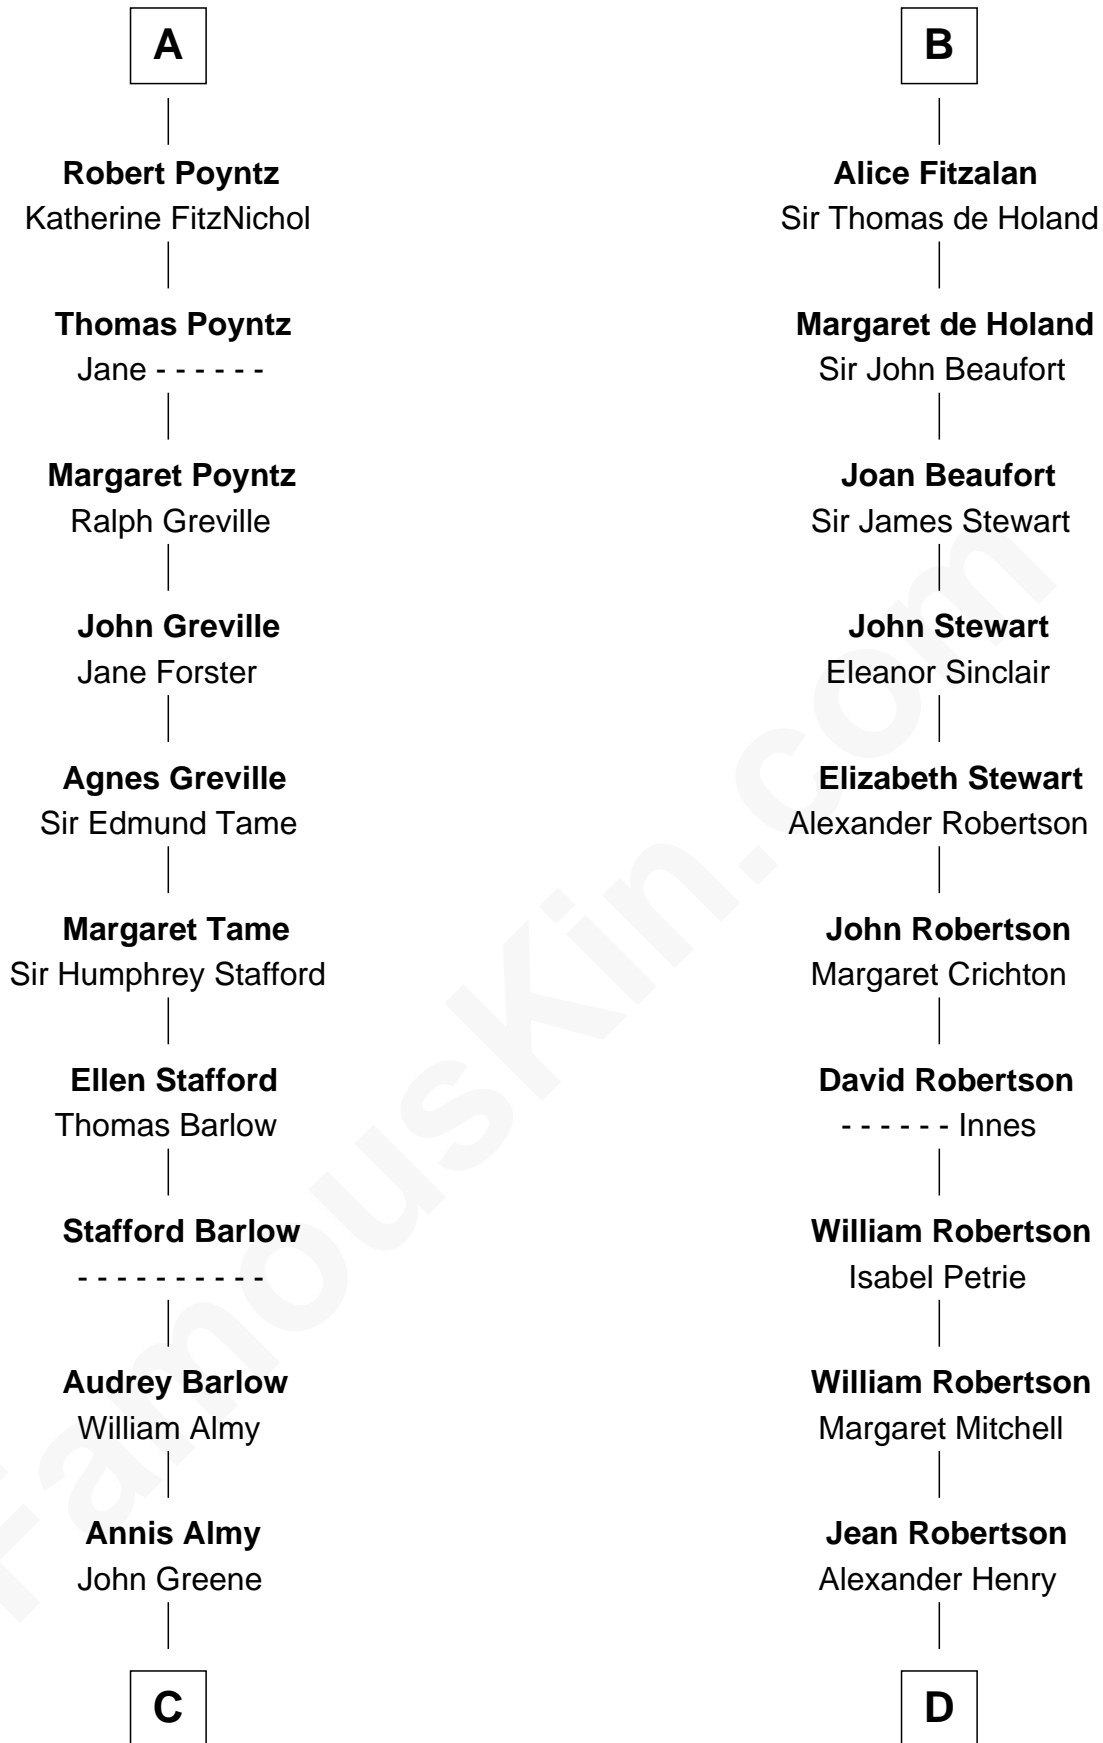

## Relationship Chart of

### William Greene

*2nd Governor of Rhode Island*

18th cousin 1 time removed of

### Patrick Henry

*1st and 6th Governor of Virginia*

FamousKin.com