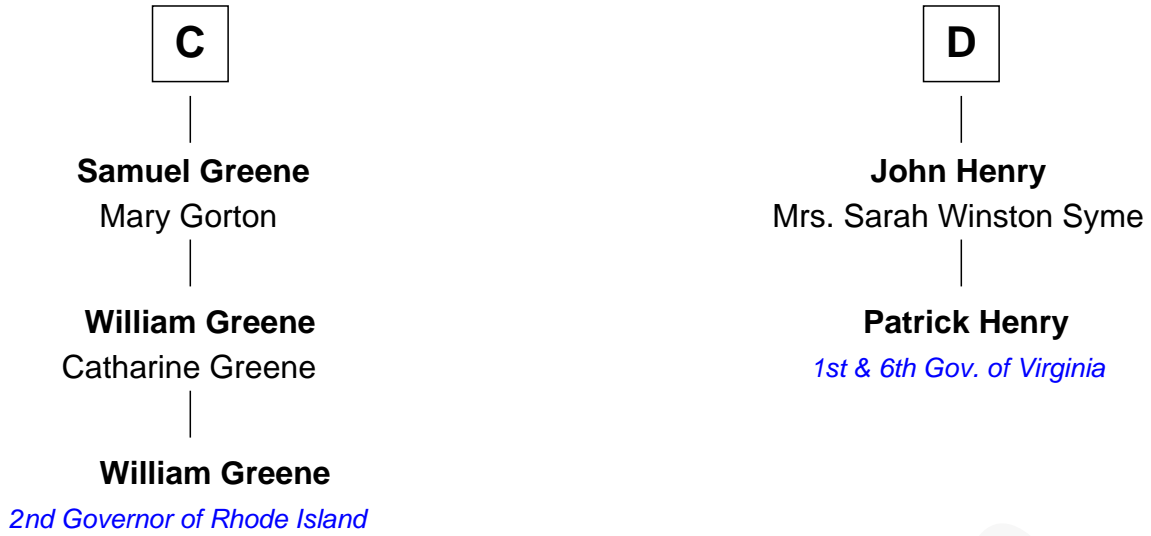

## Relationship Chart of

### William Greene

*2nd Governor of Rhode Island*

18th cousin 1 time removed of

### Patrick Henry

*1st and 6th Governor of Virginia*

FamousKin.com