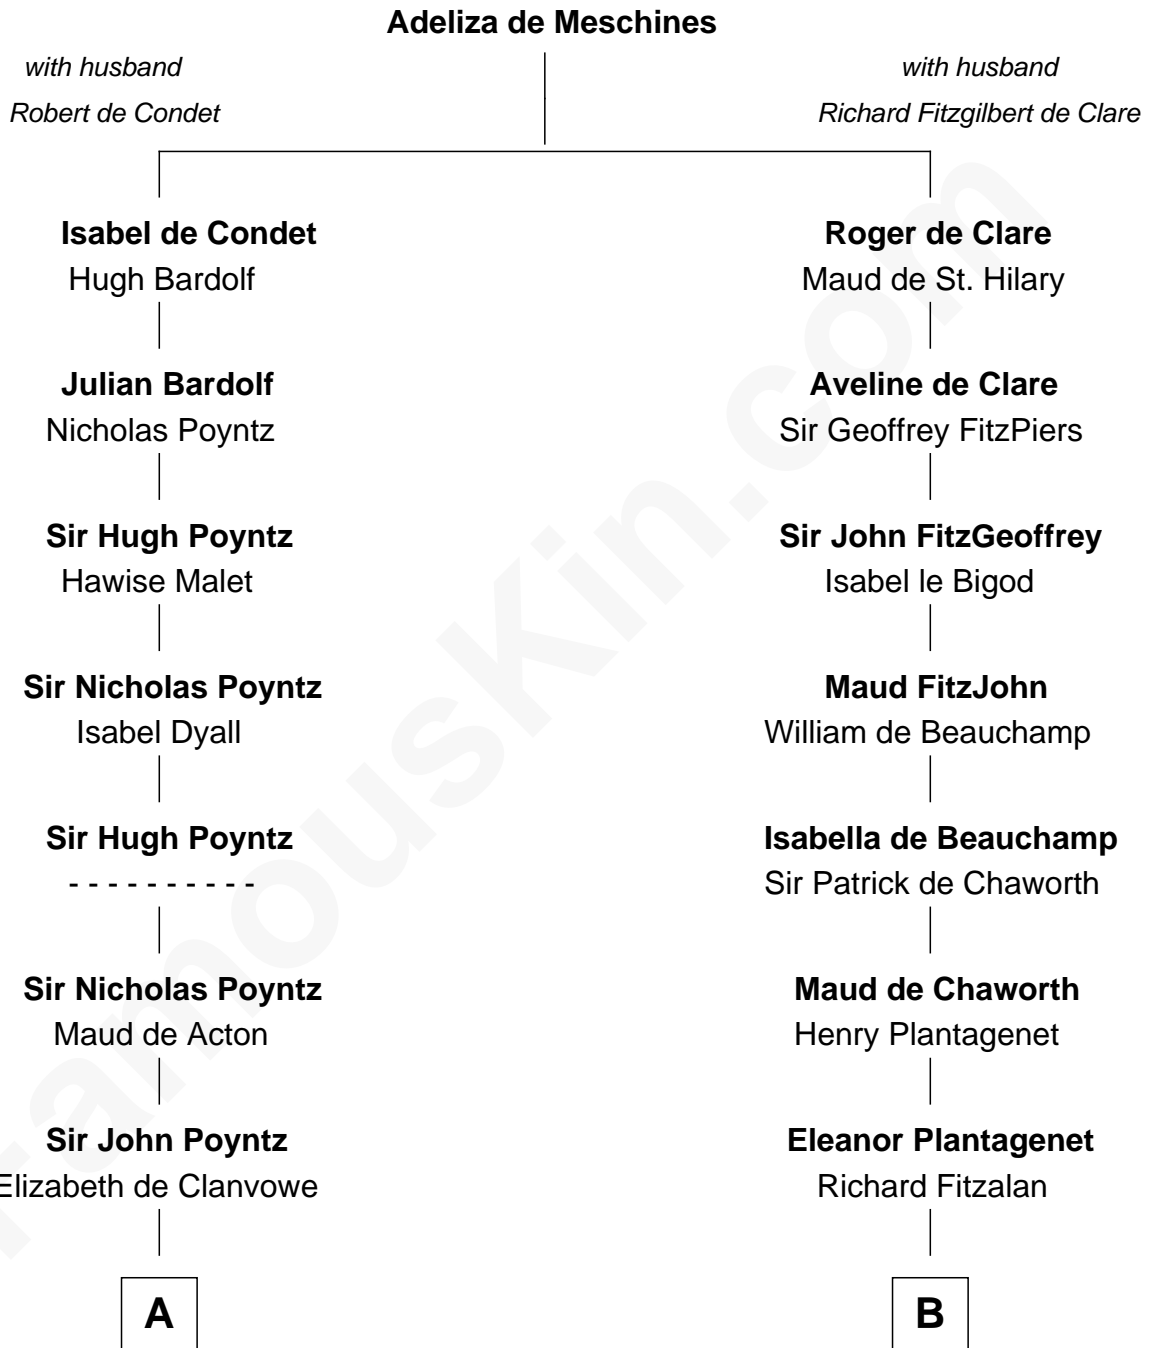

FamousKin.com

Relationship Chart of

William Greene

2nd Governor of Rhode Island

18th cousin 1 time removed of

Patrick Henry

1st and 6th Governor of Virginia