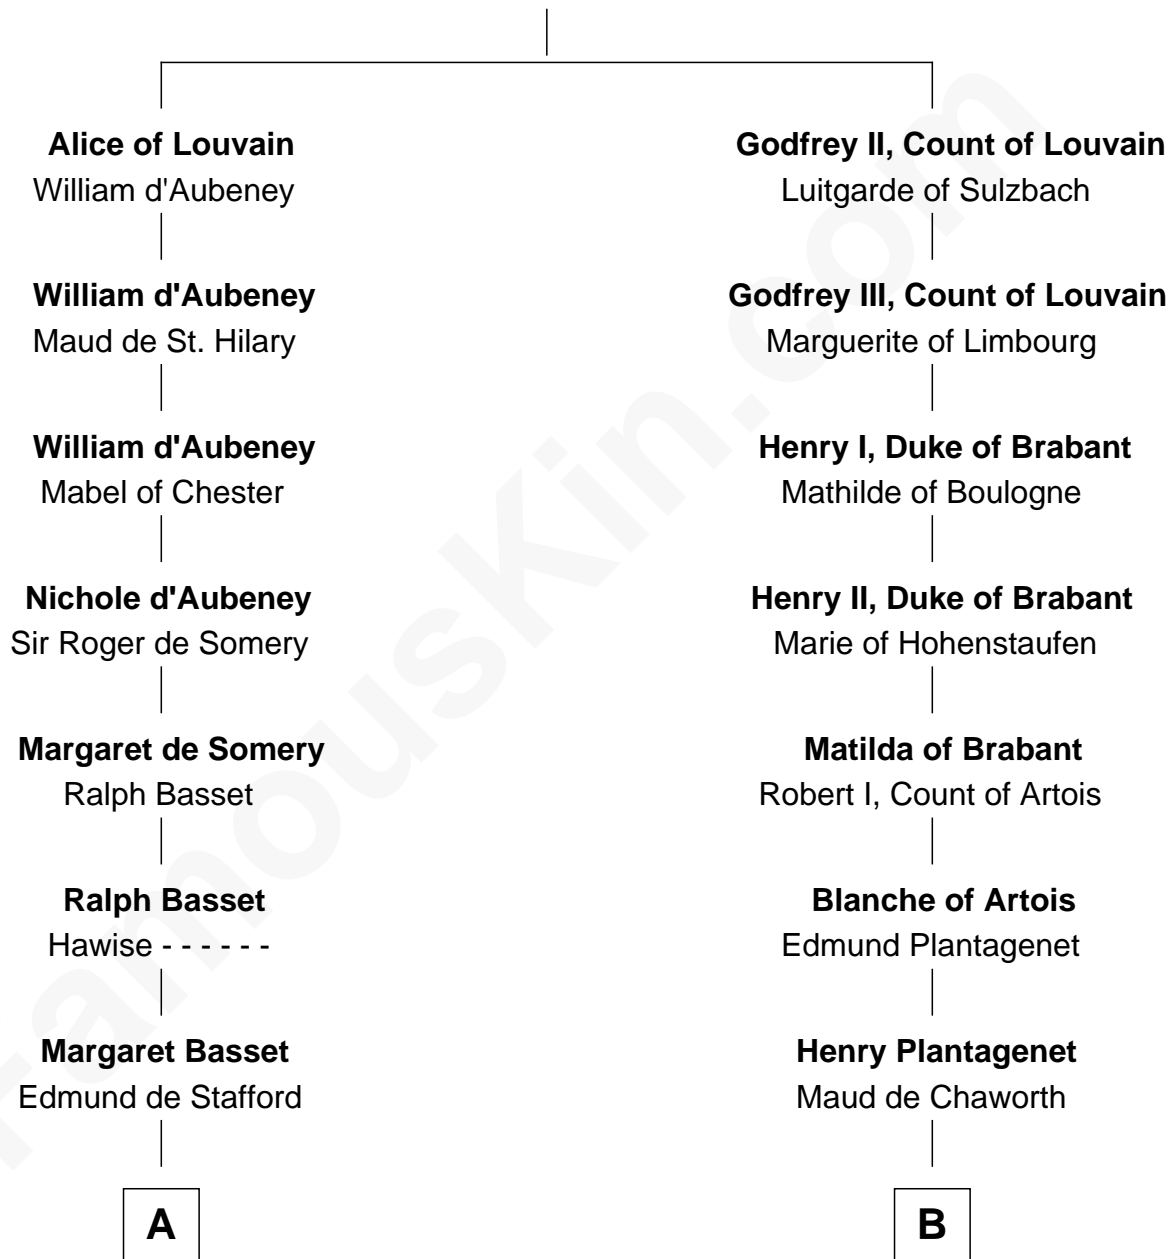

FamousKin.com

Relationship Chart of

William Greene

2nd Governor of Rhode Island

19th cousin 2 times removed of

Patrick Henry

1st and 6th Governor of Virginia

Gottfried I, Count of Louvain

Ide de Chiny

C

Audrey Barlow

William Almy

Annis Almy

John Greene

Samuel Greene

Mary Gorton