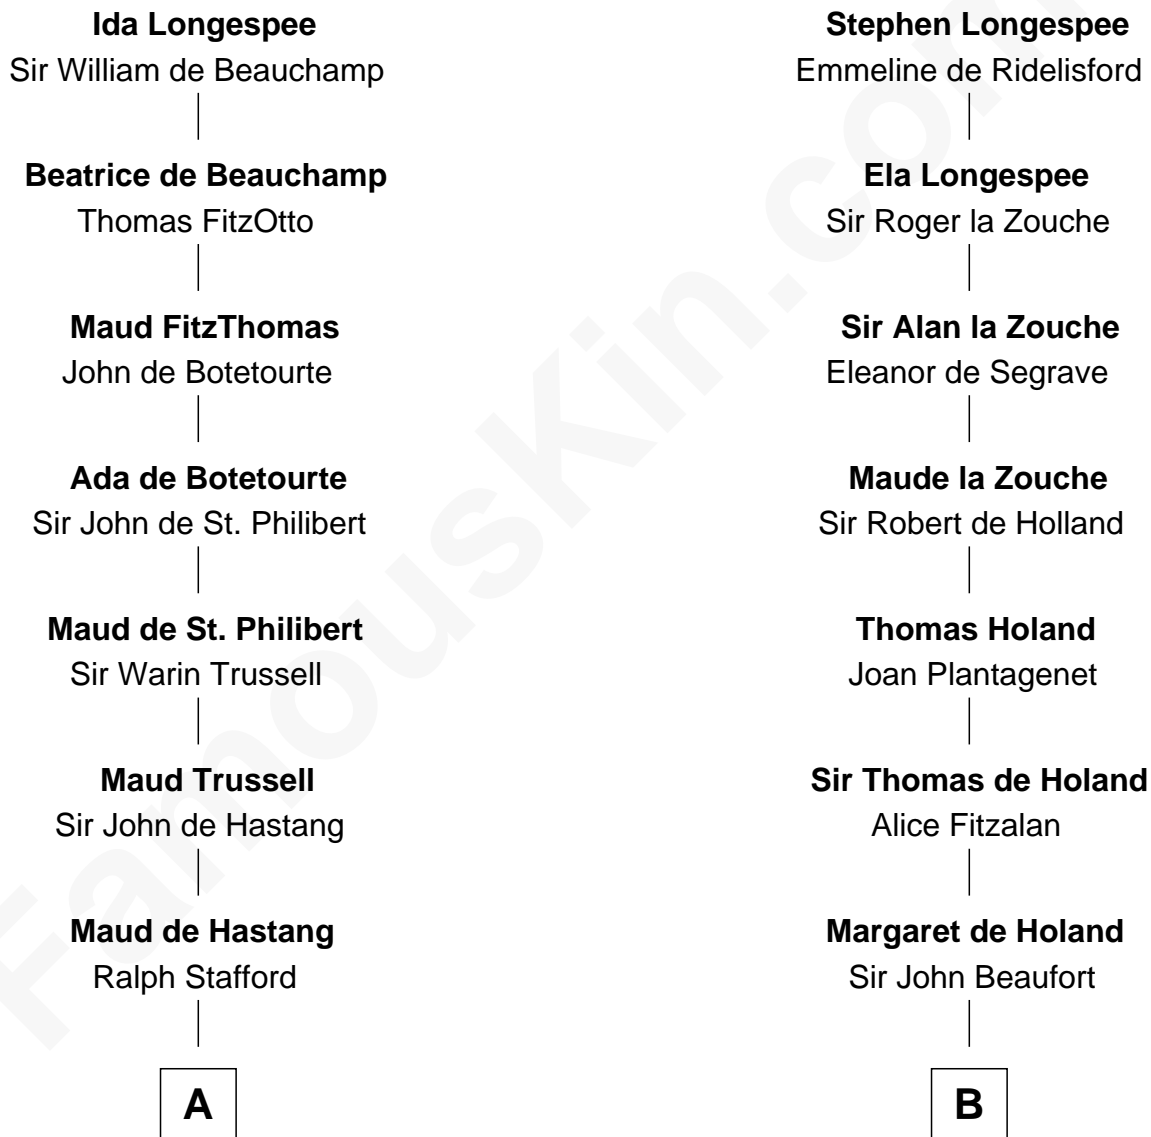

## Relationship Chart of

### William Greene

*2nd Governor of Rhode Island*

16th cousin 2 times removed of

### Patrick Henry

*1st and 6th Governor of Virginia*

**Sir William Longespee**

Ela of Salisbury

**C**

—  
**William Greene**  
Catharine Greene

—  
**William Greene**  
*2nd Governor of Rhode Island*

FamousKin.com