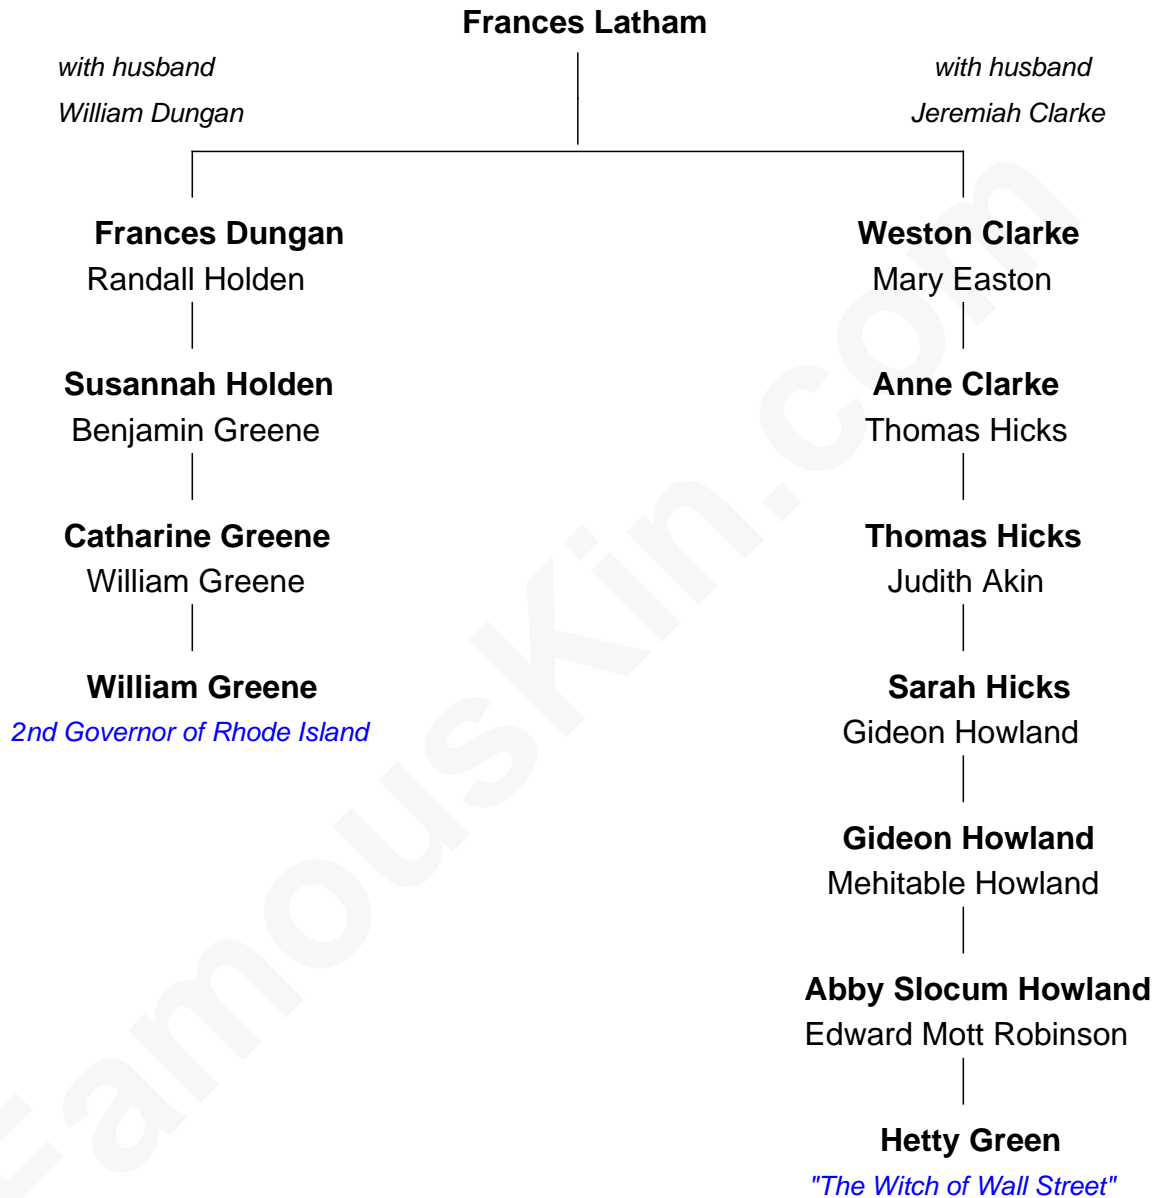

FamousKin.com

Relationship Chart of

William Greene

2nd Governor of Rhode Island

3rd cousin 3 times removed of

Hetty Green

"The Witch of Wall Street"

William Greene photo by [Sarnold17](#) (CC BY-SA 3.0)