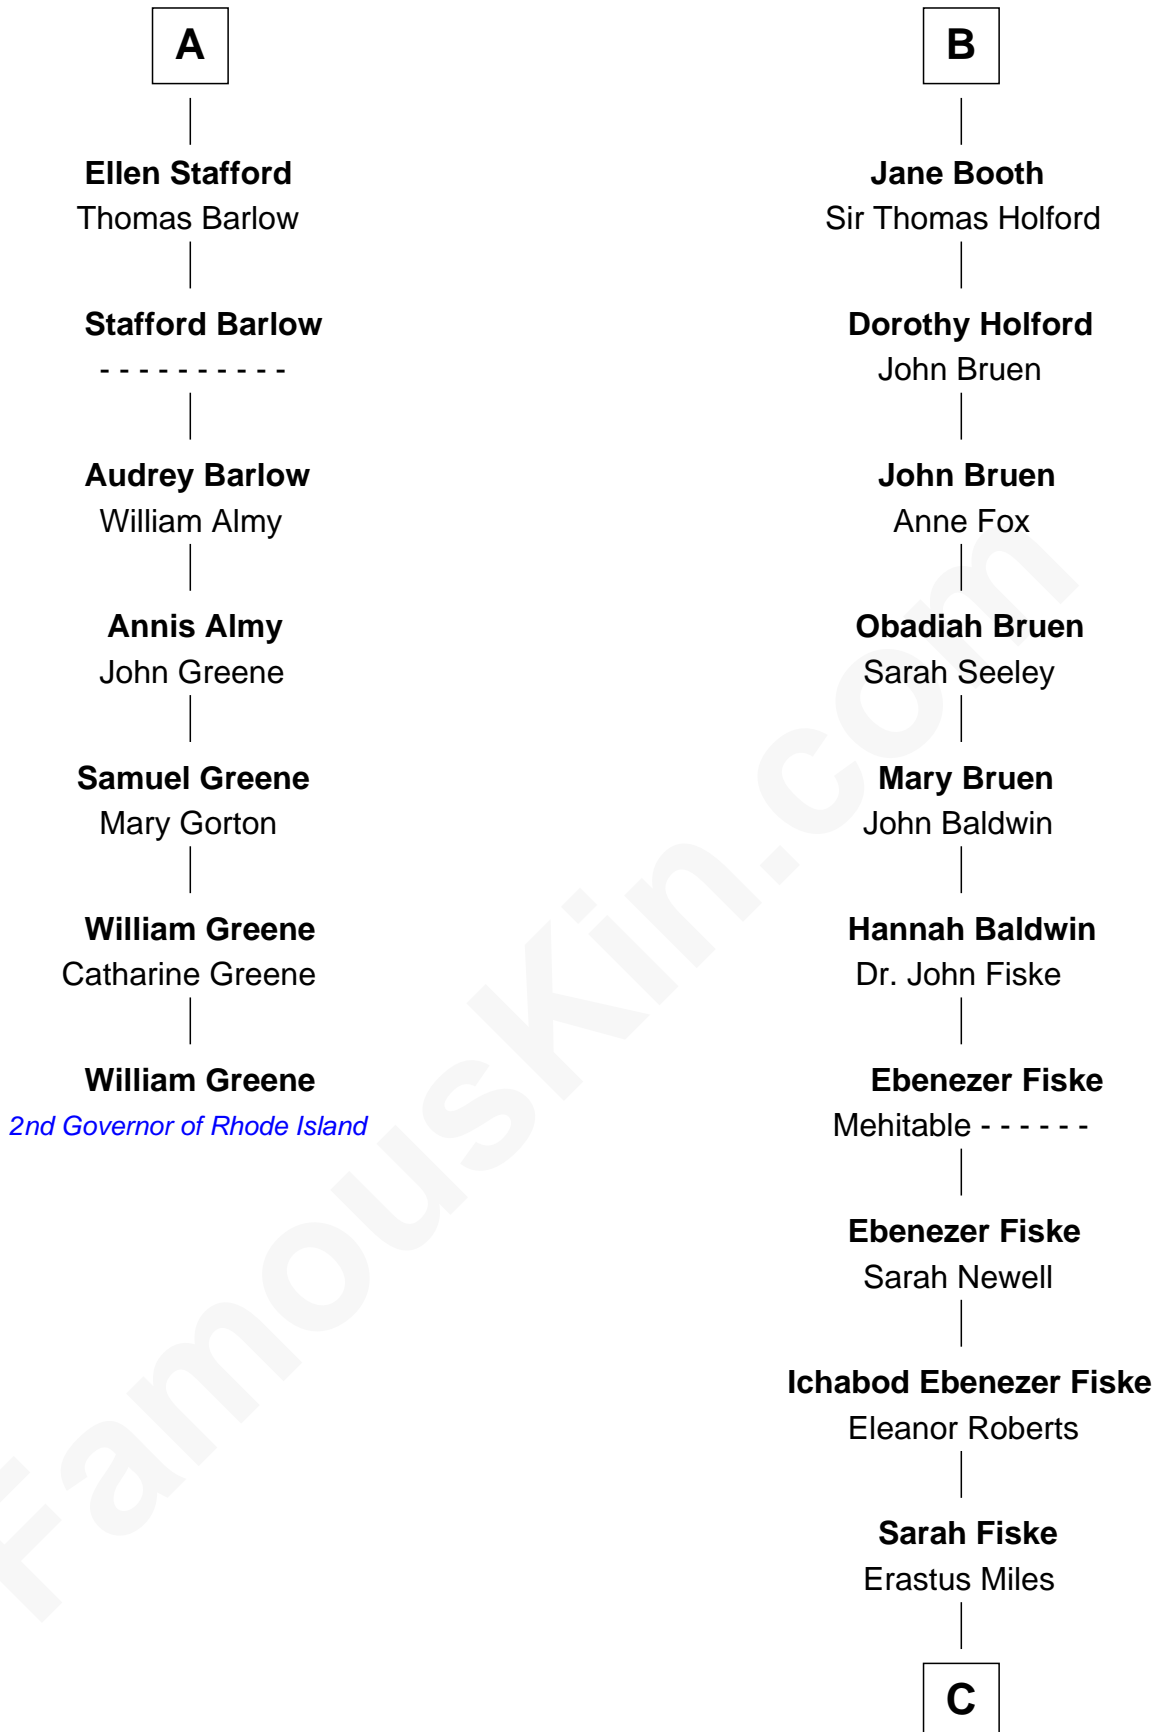

FamousKin.com

Relationship Chart of

William Greene

2nd Governor of Rhode Island

13th cousin 7 times removed of

Christian Herter

59th Governor of Massachusetts

C

—
Archibald Miles

Mary Treese

—
Mary Miles

Christian Herter

—
Albert Herter

Adele McGinnis

—
Christian Herter

59th Governor of Massachusetts