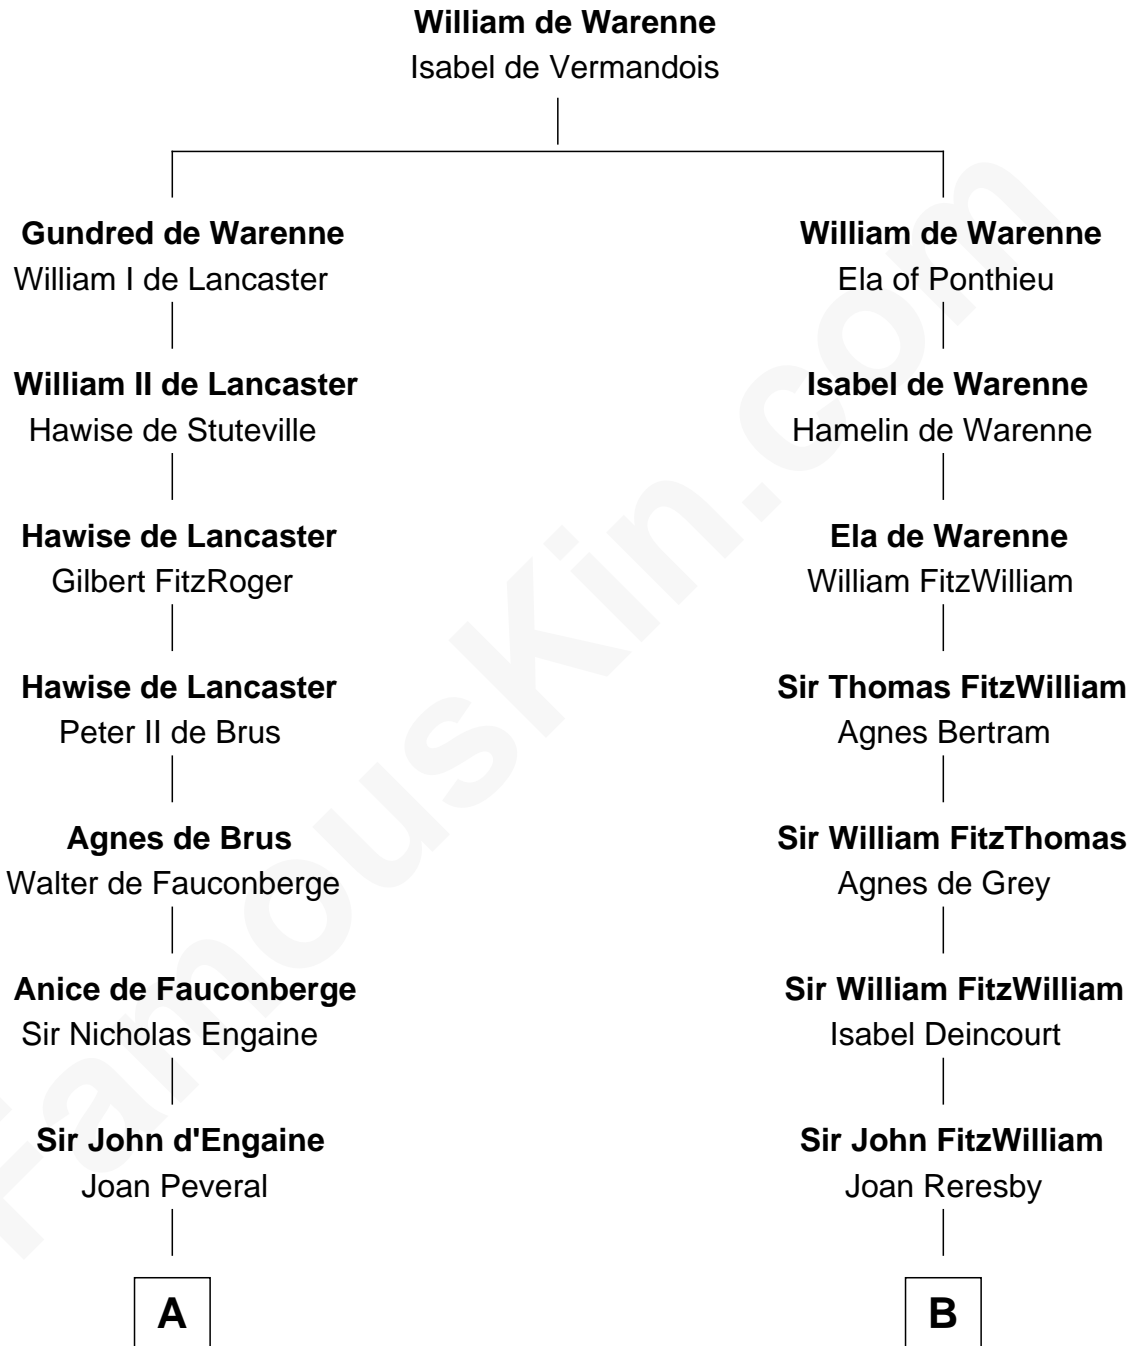

FamousKin.com Relationship Chart of William Greene

2nd Governor of Rhode Island

19th cousin 2 times removed of

John Quincy Adams

6th U.S. President

C

Samuel Greene

Mary Gorton

William Greene

Catharine Greene

William Greene

2nd Governor of Rhode Island

D

Anna Shepard

Daniel Quincy

Col John Quincy