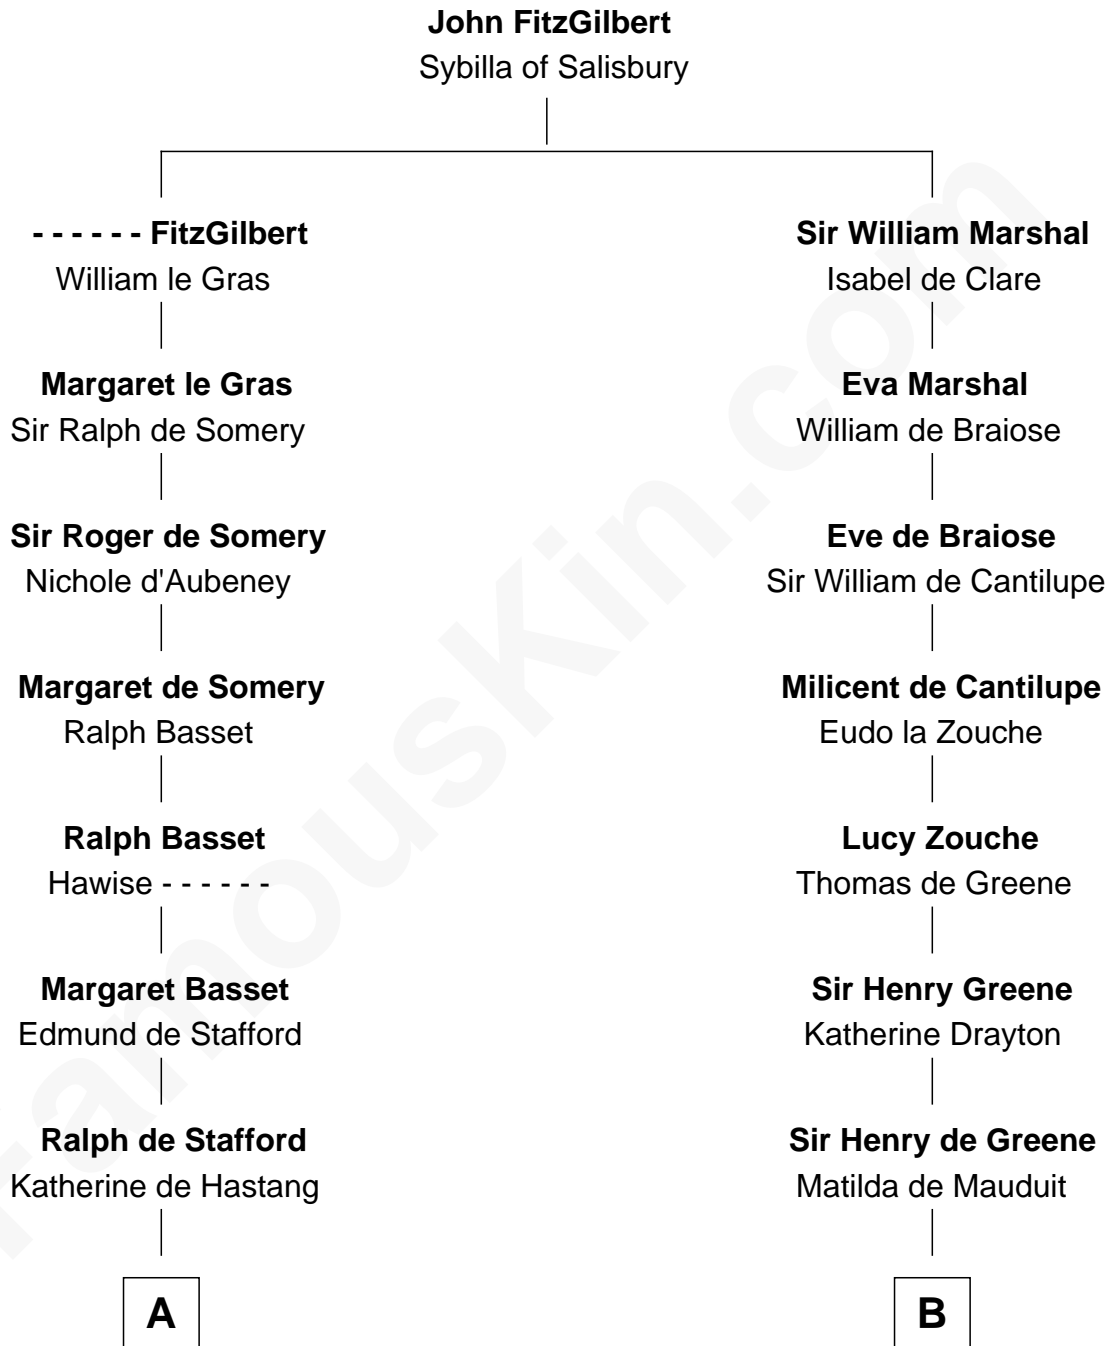

FamousKin.com Relationship Chart of William Greene

2nd Governor of Rhode Island

19th cousin 1 time removed of

John Quincy Adams

6th U.S. President

C

Annis Almy
John Greene

Samuel Greene
Mary Gorton

William Greene
Catharine Greene

William Greene
2nd Governor of Rhode Island

D

Elizabeth Quincy
Rev. William Smith

Abigail Quincy Smith
John Adams

John Quincy Adams
6th U.S. President